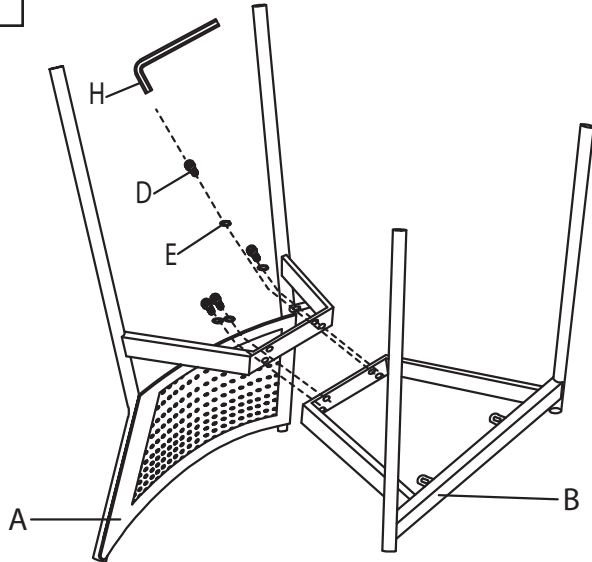

RATTAN TANIA DINING CHAIR

Part # DC-RTNTANIA XX+XX

21-1229

PARTS

1

2

3

⚠ WARNING: SEATING: CHAIR, COUNTER/BAR, OFFICE

- Read all instructions carefully and completely before assembly and use. Retain for future reference.
- Keep plastic bags and small parts away from children.
- For residential (non-commercial) use only.
- DO NOT stand on product. Use only for intended table purpose.
- Max weight limit 250 lbs.
- Periodically check for loose hardware; retighten as necessary.
- DO NOT use product if any component becomes damaged.
- DO NOT use power tools to assemble OR overtighten hardware.