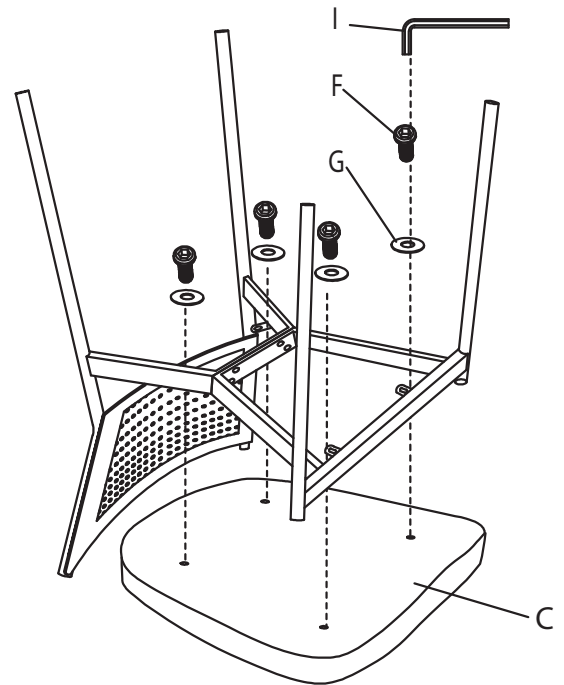

RATTAN TANIA DINING CHAIR

Part # DC-RTNTANIA XX+XX

21-1229

PARTS

1

2

3

⚠ WARNING: SEATING: CHAIR, COUNTER/BAR, OFFICE

- Read all instructions carefully and completely before assembly and use. Retain for future reference.
- Keep plastic bags and small parts away from children.
- For residential (non-commercial) use only.
- DO NOT stand on product. Use only for intended table purpose.
- Max weight limit 250 lbs.
- Periodically check for loose hardware; retighten as necessary.
- DO NOT use product if any component becomes damaged.
- DO NOT use power tools to assemble OR overtighten hardware.