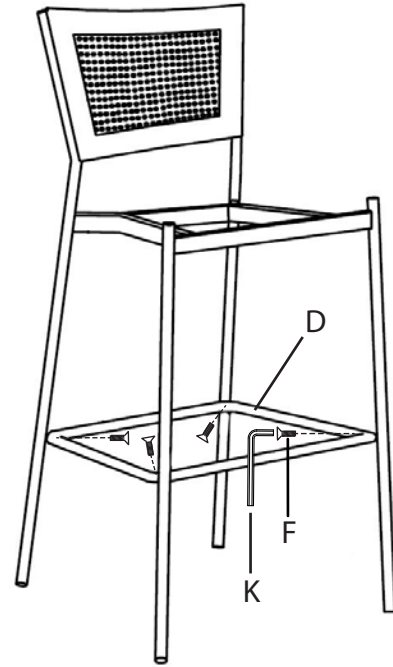

Part # B24-RTNTANIA XX+XX

21-1229

PARTS

1

2

3

4

⚠ WARNING:

- Read all instructions carefully and completely before assembly and use. Retain for future reference.
- Keep plastic bags and small parts away from children.
- For residential (non-commercial) use only.
- DO NOT stand on product. Use only for intended table purpose.
- Max weight limit 250 lbs.
- Periodically check for loose hardware; retighten as necessary.
- DO NOT use product if any component becomes damaged.
- DO NOT use power tools to assemble OR overtighten hardware.