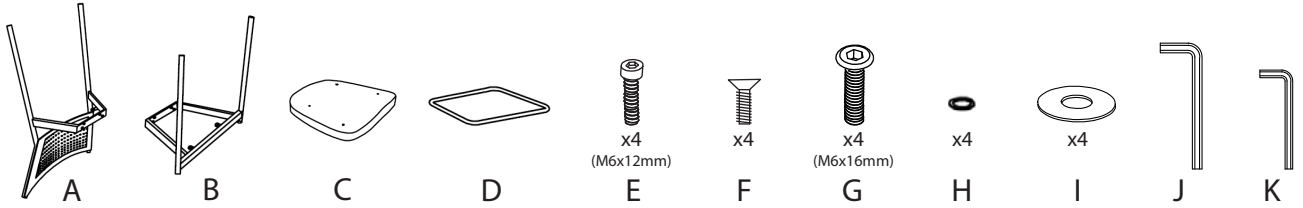

Part # B24-RTNTANIA XX+XX

21-1229

PARTS

1

2

3

4

⚠ WARNING:

- Read all instructions carefully and completely before assembly and use. Retain for future reference.
- Keep plastic bags and small parts away from children.
- For residential (non-commercial) use only.
- DO NOT stand on product. Use only for intended table purpose.
- Max weight limit 250 lbs.
- Periodically check for loose hardware; retighten as necessary.
- DO NOT use product if any component becomes damaged.
- DO NOT use power tools to assemble OR overtighten hardware.