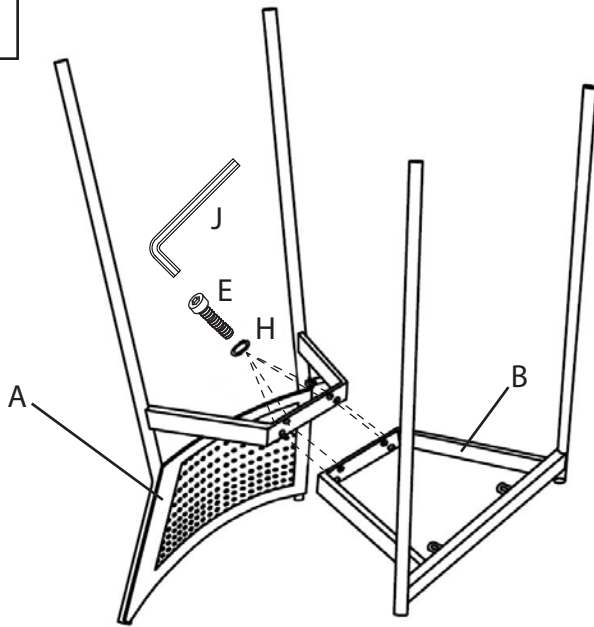

Part # B24-RTNTANIA XX+XX

21-1229

PARTS

1

2

3

4

⚠ WARNING:

- Read all instructions carefully and completely before assembly and use. Retain for future reference.
- Keep plastic bags and small parts away from children.
- For residential (non-commercial) use only.
- DO NOT stand on product. Use only for intended table purpose.
- Max weight limit 250 lbs.
- Periodically check for loose hardware; retighten as necessary.
- DO NOT use product if any component becomes damaged.
- DO NOT use power tools to assemble OR overtighten hardware.