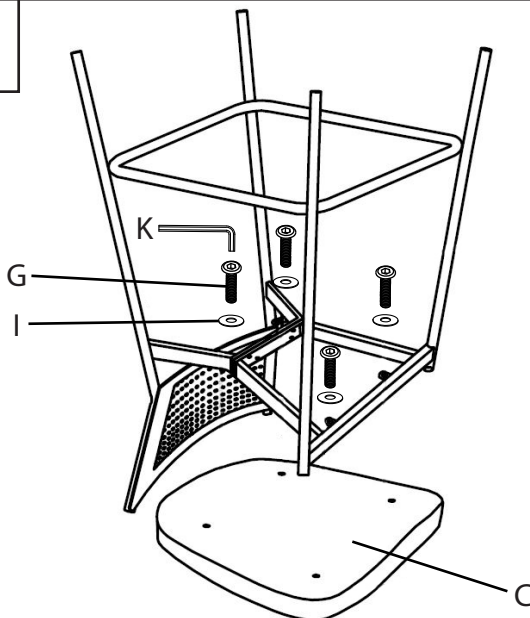

Part # B24-RTNTANIA XX+XX

21-1229

PARTS

1

2

3

4

⚠ WARNING:

- Read all instructions carefully and completely before assembly and use. Retain for future reference.
- Keep plastic bags and small parts away from children.
- For residential (non-commercial) use only.
- DO NOT stand on product. Use only for intended table purpose.
- Max weight limit 250 lbs.
- Periodically check for loose hardware; retighten as necessary.
- DO NOT use product if any component becomes damaged.
- DO NOT use power tools to assemble OR overtighten hardware.