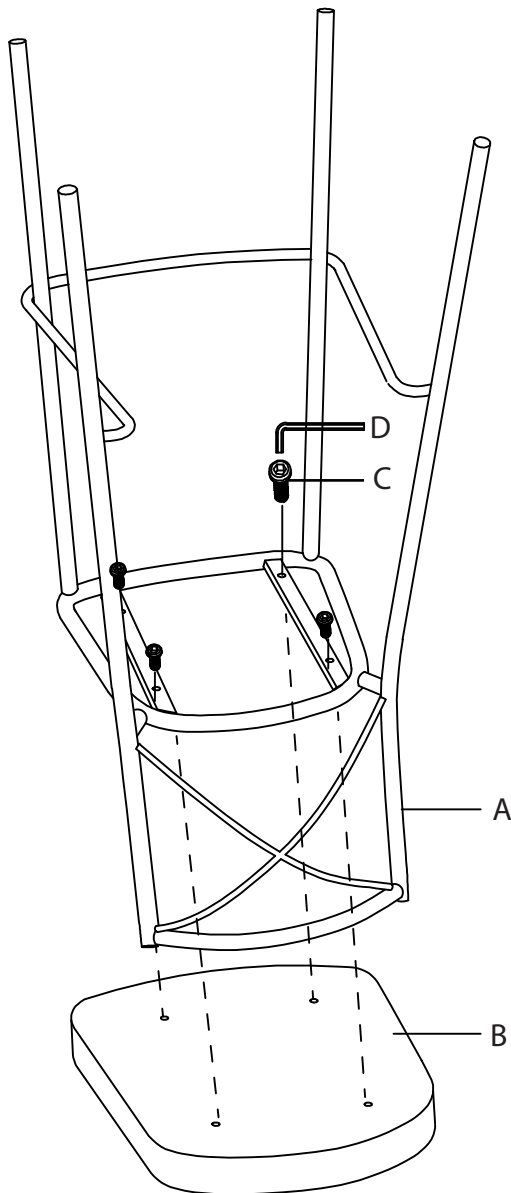

Part # B30-MODCHRLT XXXX

22-0222

## PARTS

1

2

**⚠ WARNING: SEATING**

- Read all instructions carefully and completely before assembly and use. Retain for future reference.
- Keep plastic bags and small parts away from children.
- For residential (non-commercial) use only.
- DO NOT stand on product. Use only for intended table purpose.
- Max weight limit 250 lbs.
- Periodically check for loose hardware; retighten as necessary.
- DO NOT use product if any component becomes damaged.
- DO NOT use power tools to assemble OR overtighten hardware.