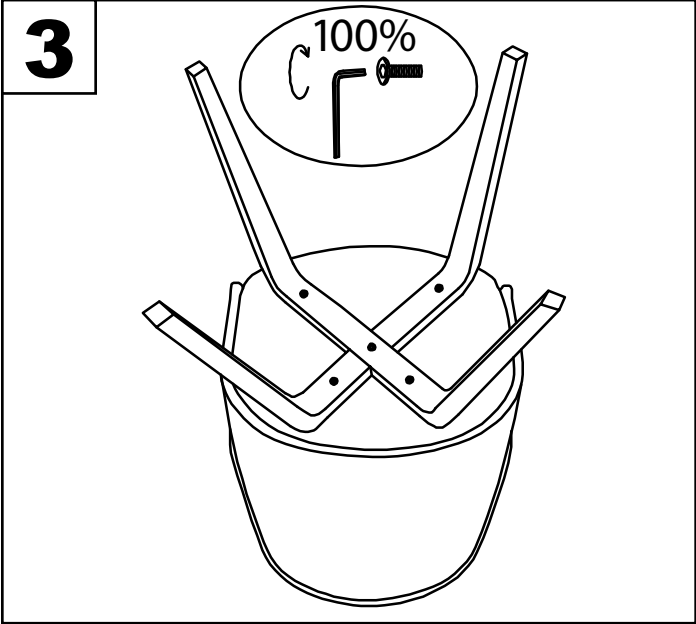

TORIANO DINING CHAIR

Part # CHR-TRNO XX

24-0213

PARTS

SIT TO SECURE

⚠ WARNING:

- Read all instructions carefully and completely before assembly and use. Retain for future reference.
- Keep plastic bags and small parts away from children.
- For residential (non-commercial) use only.
- DO NOT stand on product. Use only for intended table purpose.
- Max weight limit 250 lbs.
- Periodically check for loose hardware; retighten as necessary.
- DO NOT use product if any component becomes damaged.
- DO NOT use power tools to assemble OR overtighten hardware.