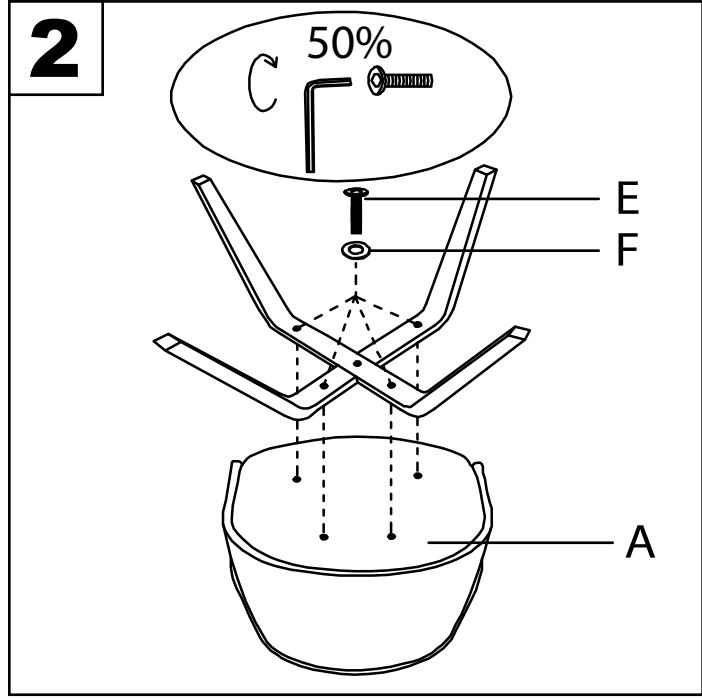

TORIANO DINING CHAIR

Part # CHR-TRNO XX

24-0213

PARTS

SIT TO SECURE

⚠ WARNING:

- Read all instructions carefully and completely before assembly and use. Retain for future reference.
- Keep plastic bags and small parts away from children.
- For residential (non-commercial) use only.
- DO NOT stand on product. Use only for intended table purpose.
- Max weight limit 250 lbs.
- Periodically check for loose hardware; retighten as necessary.
- DO NOT use product if any component becomes damaged.
- DO NOT use power tools to assemble OR overtighten hardware.