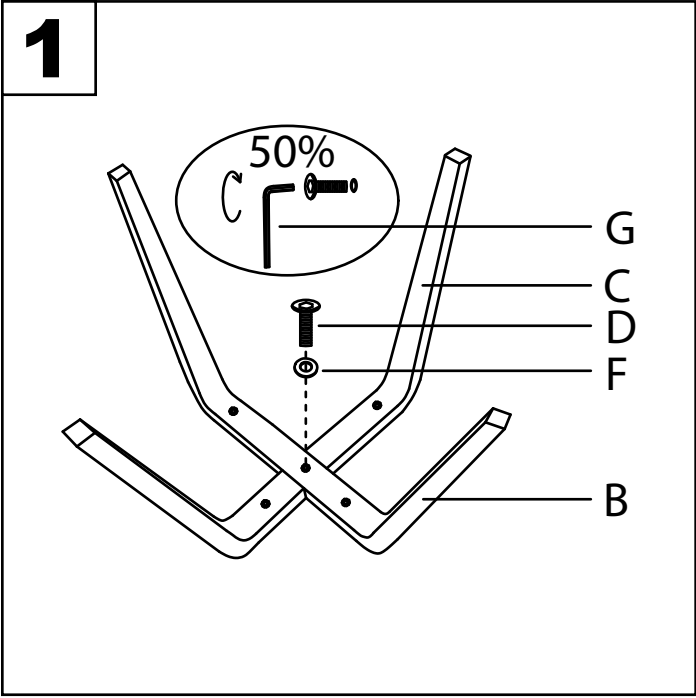

TORIANO DINING CHAIR

Part # CHR-TRNO XX

24-0213

PARTS

SIT TO SECURE

⚠ WARNING:

- Read all instructions carefully and completely before assembly and use. Retain for future reference.
- Keep plastic bags and small parts away from children.
- For residential (non-commercial) use only.
- DO NOT stand on product. Use only for intended table purpose.
- Max weight limit 250 lbs.
- Periodically check for loose hardware; retighten as necessary.
- DO NOT use product if any component becomes damaged.
- DO NOT use power tools to assemble OR overtighten hardware.