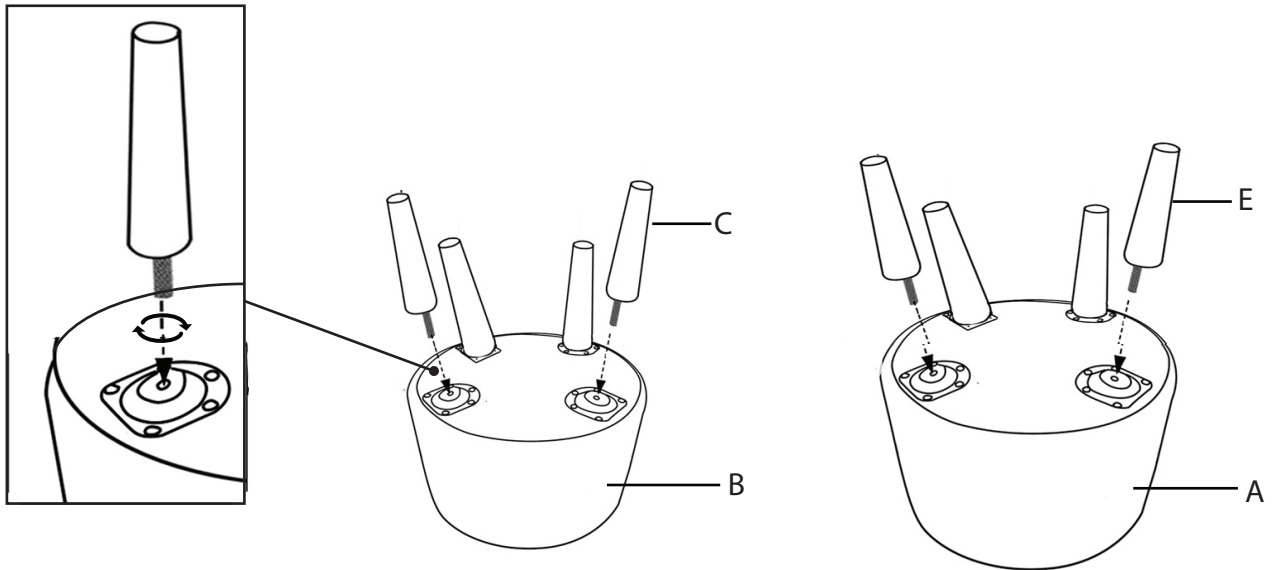

Part # OT-STORNEST XXXX

22-0307

PARTS**1****2**

Tray option

**3****⚠ WARNING: STORAGE BENCHES/OTTOMANS**

- Read all instructions carefully and completely before assembly and use. Retain for future reference.
- Keep plastic bags and small parts away from children.
- For residential (non-commercial) use only.
- Suffocation warning* Do not put children or animals inside.
- Max weight limit 250 lbs.
- Periodically check for loose hardware; retighten as necessary.
- DO NOT use product if any component becomes damaged.
- DO NOT use power tools to assemble OR overtighten hardware.
- DO NOT stand on product. Use only for intended seating purpose.