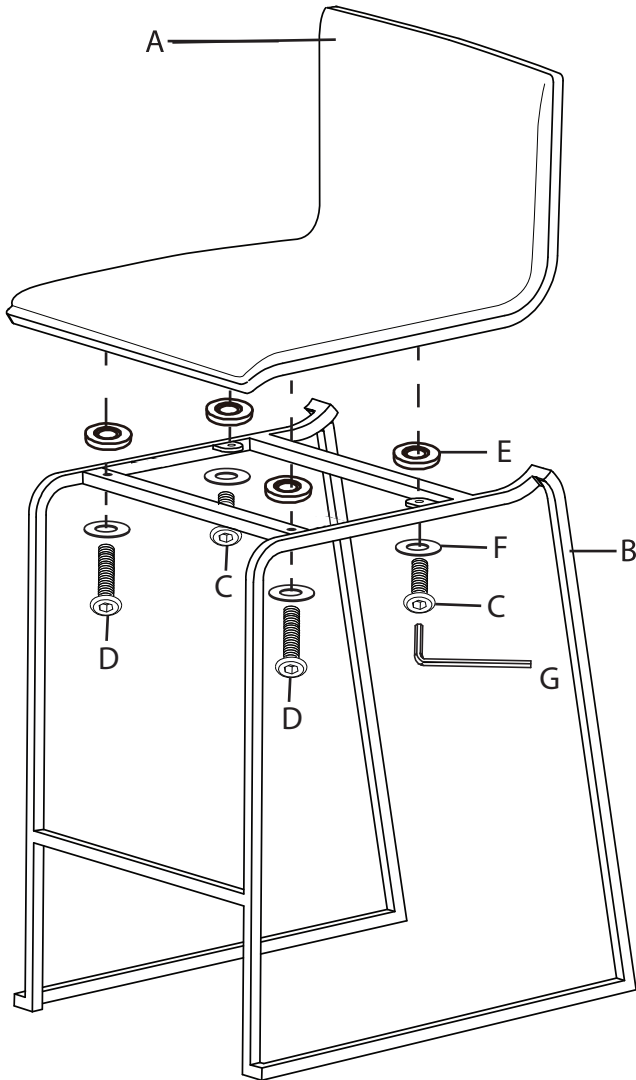

Mara Upholstered Counter Stool

Part# B26-MARAUP XX+XX

B26-MARAUP 21-0714

PARTS

A

B

(M6 x20mm)

x2

C

(M6 x 35mm)

x2

D

x4

E

x4

F

G

1

Fasten all bolts in place before tightening 100%

2