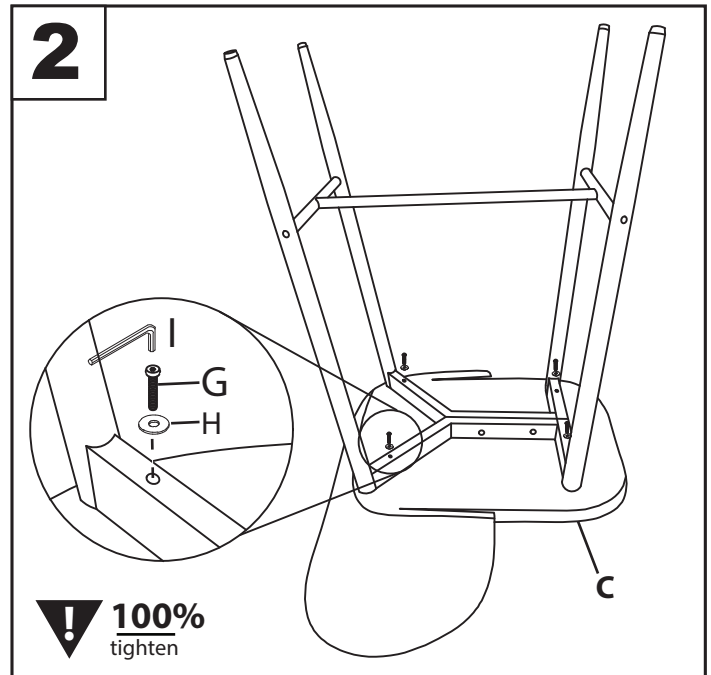

Fran Counter Stool

Part # B26-FRAN XX+XX

191227

Do not over tighten.
 Do not use power tools to assemble.