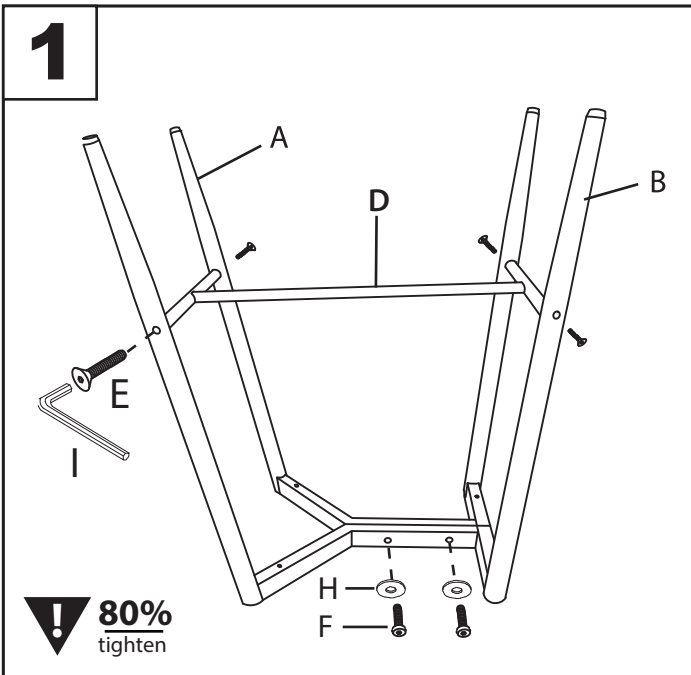

Fran Counter Stool

Part # B26-FRAN XX+XX

191227

Do not over tighten.
 Do not use power tools to assemble.