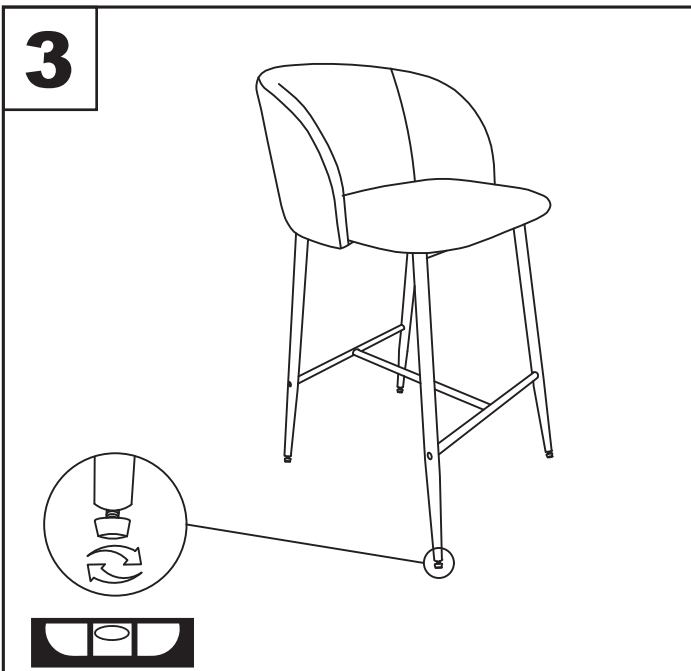

Fran Counter Stool

Part # B26-FRAN XX+XX

191227

Do not over tighten.
 Do not use power tools to assemble.