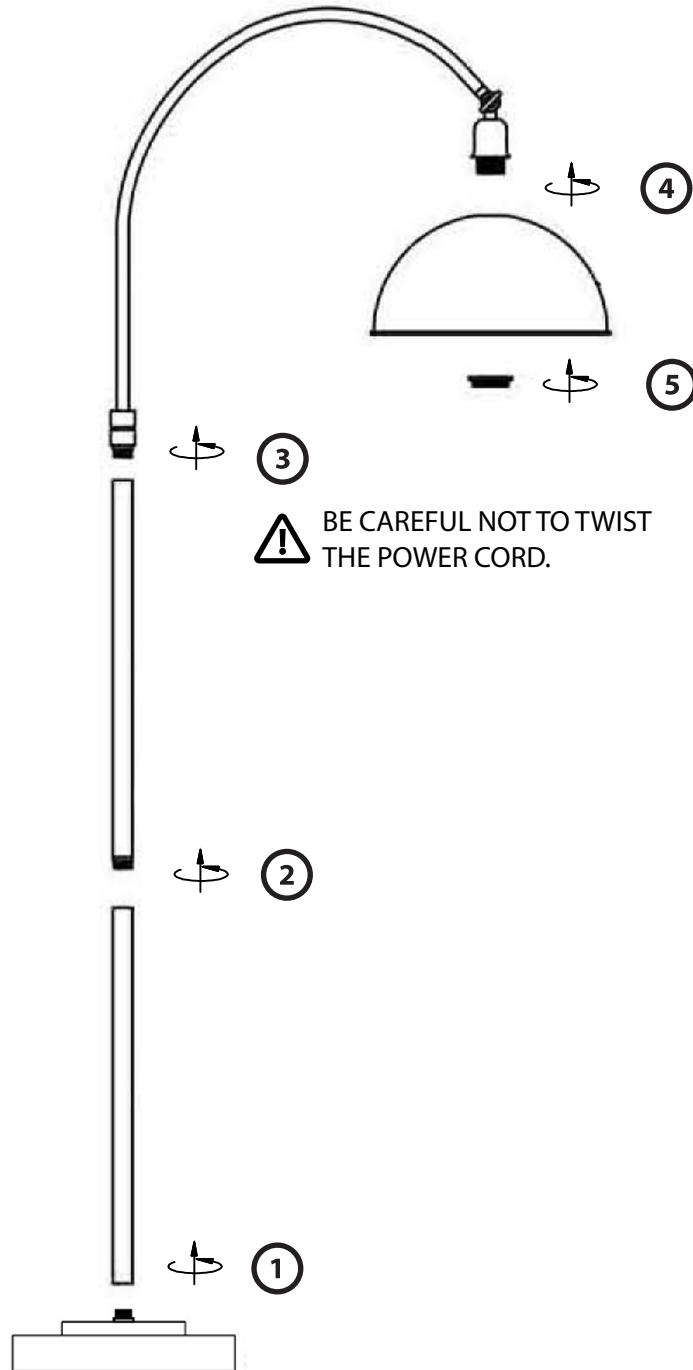

Part # FL63-EMRY-DBL XX

23-0712

⚠ WARNING:

- Read all instructions carefully and completely before assembly and use. Retain for future reference.
- Keep plastic bags and small parts away from children.
- For residential (non-commercial) use only.
- Warning: Risk of fire; Use 150W bulb (top) and 60W bulb (bottom) max.
- Electrocutation hazard.
- DO NOT use if cord is frayed/damaged.
- Periodically check for loose hardware; retighten as necessary.
- DO NOT use product if any component becomes damaged.
- DO NOT use power tools to assemble OR overtighten hardware.
- DO NOT stand on product. Use only for intended purpose.
- Max weight limit 25 lbs.