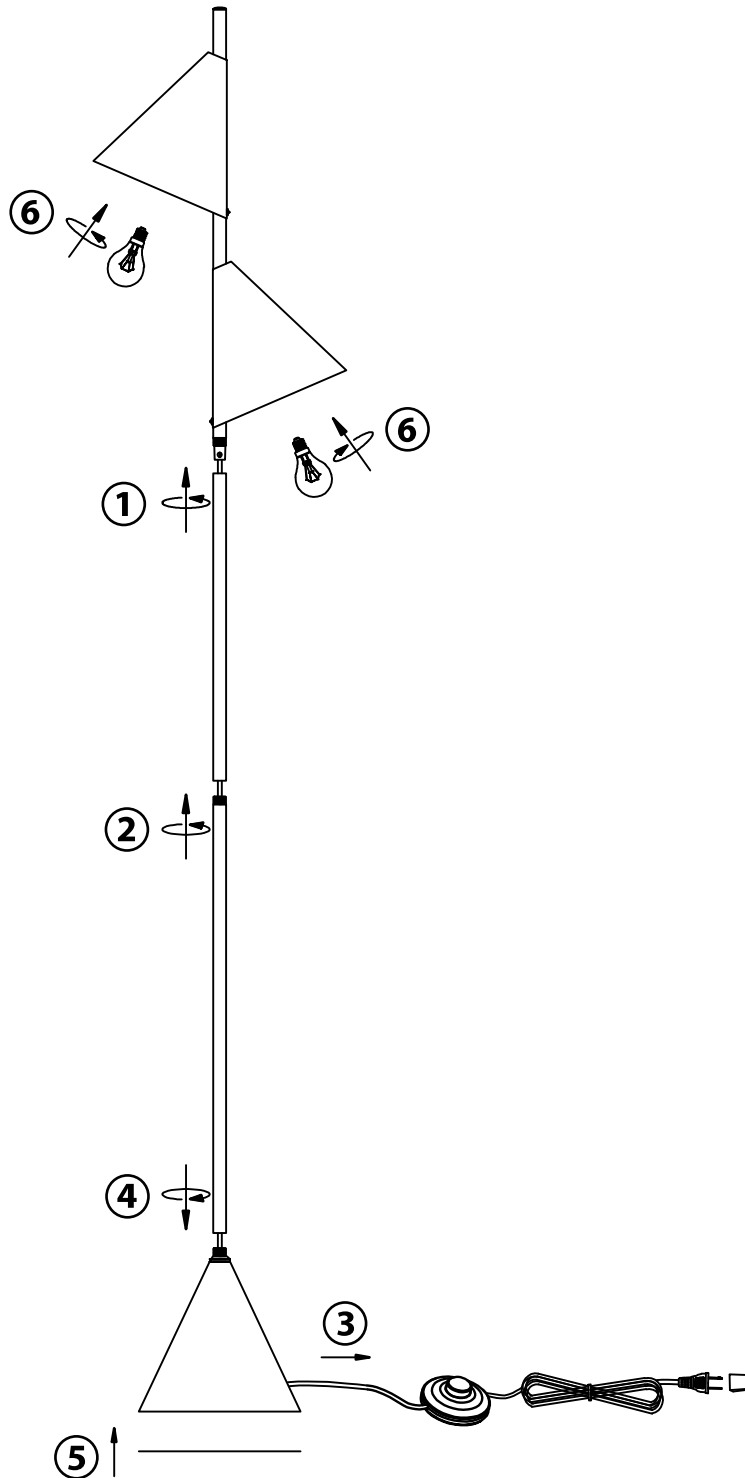

Part # LFL-CONE XX

23-0210

⚠ WARNING: LIGHTING

- Read all instructions carefully and completely before assembly and use. Retain for future reference.
- Keep plastic bags and small parts away from children.
- For residential (non-commercial) use only.
- Warning: Risk of fire; Use 25 watt bulb max.
- Electrocution hazard.
- DO NOT use if cord is frayed/damaged.
- Periodically check for loose hardware; retighten as necessary.
- DO NOT use product if any component becomes damaged.
- DO NOT use power tools to assemble OR overtighten hardware.
- DO NOT stand on product. Use only for intended purpose.
- Max weight limit 25 lbs.