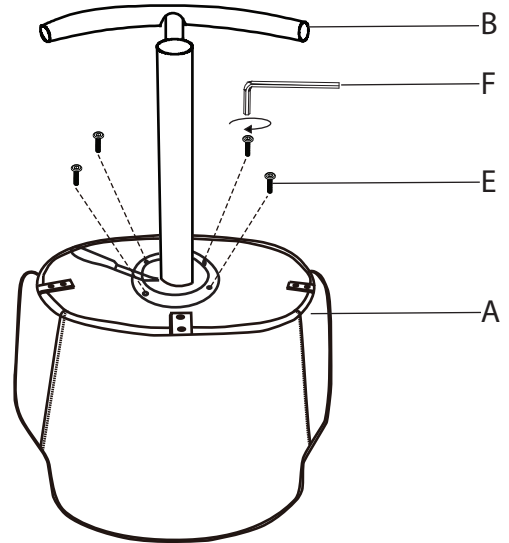

Upholstered Boyne Barstool

Part # BS-BOYNEUP XXXX

19-0423

PARTS

1

2

3

4

Do not over tighten.
Do not use power tools to assemble.