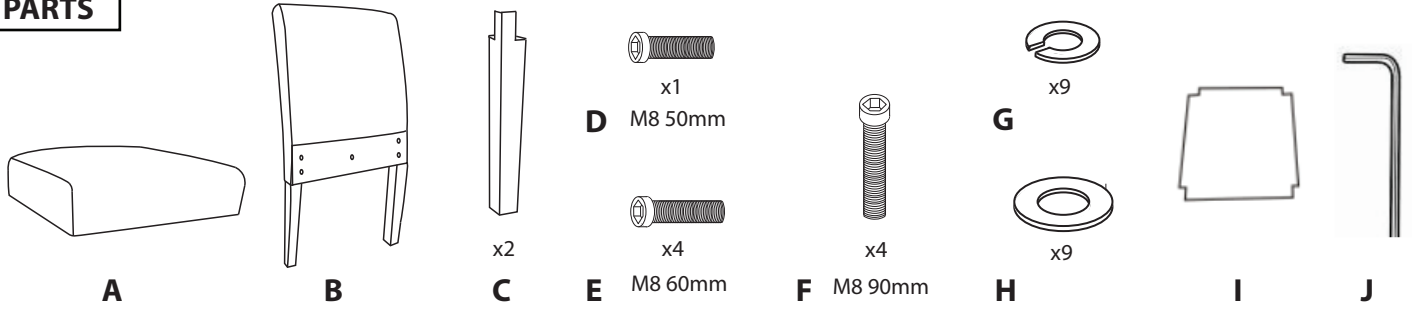

# Leopard Dining Chair

Part # DC-LEOPARD XX+XX

21-0917

**PARTS**

Do not over tighten.  
 Do not use power tools to assemble.