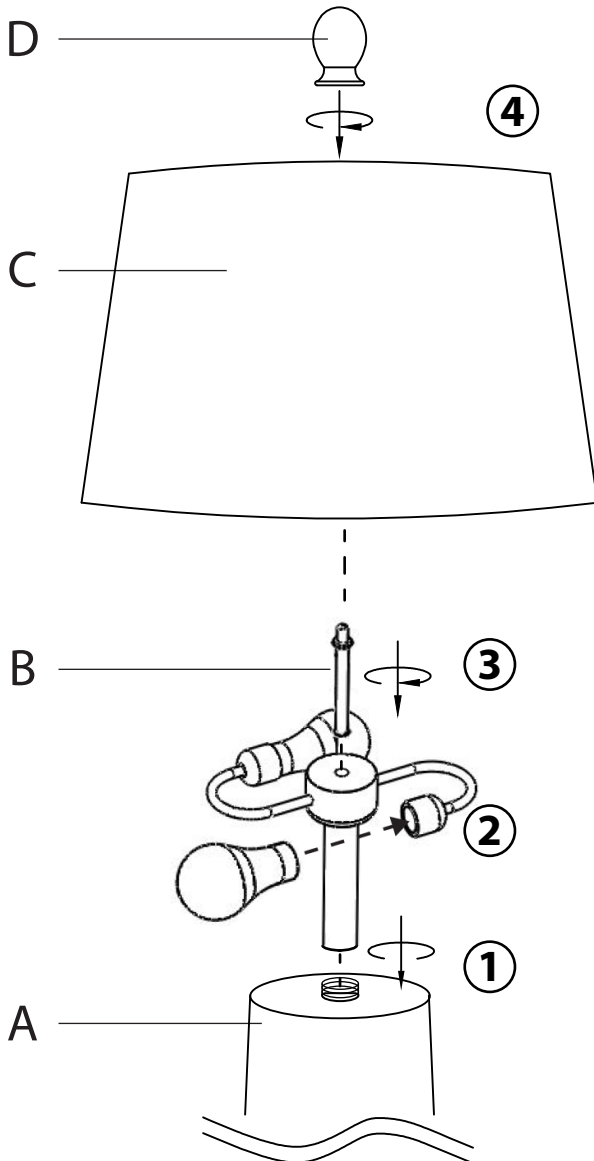

Cylinder Rattan Table Lamp

Part # TL29-CYLINDER-RTN-WPL

23-0807

PARTS

Exact shape of all parts may vary.

Body

Stem

Shade

Finial

⚠ WARNING: LIGHTING

- Read all instructions carefully and completely before assembly and use. Retain for future reference.
- Keep plastic bags and small parts away from children.
- For residential (non-commercial) use only.
- Warning: Risk of fire; Do not use bulbs with higher wattage than specified on lamp.
- Electrocutation hazard.
- DO NOT use if cord is frayed/damaged.
- Periodically check for loose hardware; retighten as necessary.
- DO NOT use product if any component becomes damaged.
- DO NOT use power tools to assemble OR overtighten hardware.
- DO NOT stand on product. Use only for intended purpose.
- This product is for decorative use only - NOT A TOY.
- DO NOT place any fabrics or other coverings over lamp shade.
- (Floor lamps with shelves only) Max weight limit 25 lbs.