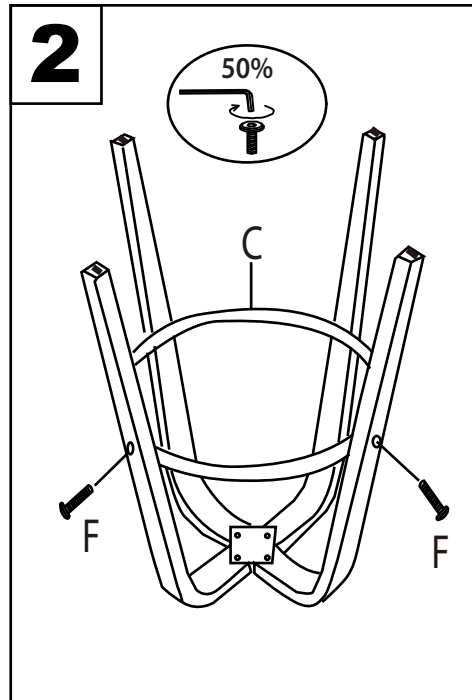

Grotto Counter Stool

Part # B26-GROTTOR XX2

24-0916

PARTS

WARNING:

- Read all instructions carefully and completely before assembly and use. Retain for future reference.
- Keep plastic bags and small parts away from children.
- For residential (non-commercial) use only.
- DO NOT stand on product. Use only for intended table purpose.
- Max weight limit 250 lbs.
- Periodically check for loose hardware; retighten as necessary.
- DO NOT use product if any component becomes damaged.
- DO NOT use power tools to assemble OR overtighten hardware.

PARTS

⚠ WARNING:

- Read all instructions carefully and completely before assembly and use. Retain for future reference.
- Keep plastic bags and small parts away from children.
- For residential (non-commercial) use only.
- DO NOT stand on product. Use only for intended table purpose.
- Max weight limit 250 lbs.
- Periodically check for loose hardware; retighten as necessary.
- DO NOT use product if any component becomes damaged.
- DO NOT use power tools to assemble OR overtighten hardware.