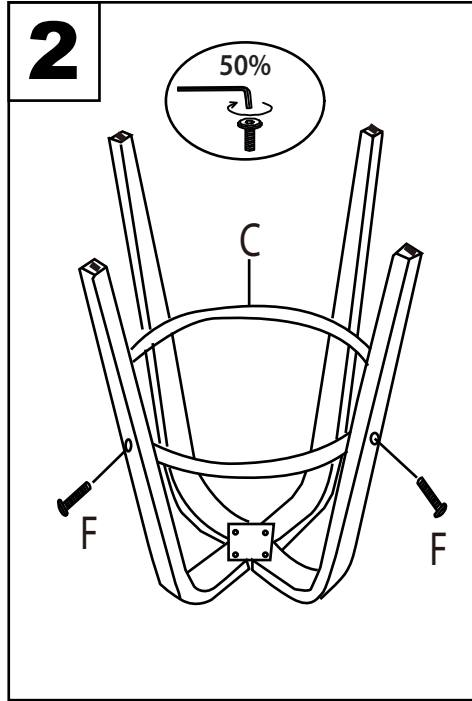

PARTS

⚠ WARNING:

- Read all instructions carefully and completely before assembly and use. Retain for future reference.
- Keep plastic bags and small parts away from children.
- For residential (non-commercial) use only.
- DO NOT stand on product. Use only for intended table purpose.
- Max weight limit 250 lbs.
- Periodically check for loose hardware; retighten as necessary.
- DO NOT use product if any component becomes damaged.
- DO NOT use power tools to assemble OR overtighten hardware.