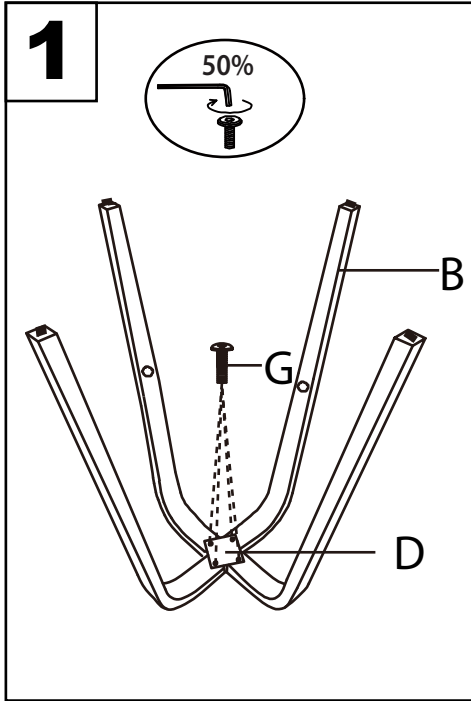

Grotto Counter Stool

Part # B26-GROTTOR XX2

24-0916

PARTS

WARNING:

- Read all instructions carefully and completely before assembly and use. Retain for future reference.
- Keep plastic bags and small parts away from children.
- For residential (non-commercial) use only.
- DO NOT stand on product. Use only for intended table purpose.
- Max weight limit 250 lbs.
- Periodically check for loose hardware; retighten as necessary.
- DO NOT use product if any component becomes damaged.
- DO NOT use power tools to assemble OR overtighten hardware.

PARTS

⚠ WARNING:

- Read all instructions carefully and completely before assembly and use. Retain for future reference.
- Keep plastic bags and small parts away from children.
- For residential (non-commercial) use only.
- DO NOT stand on product. Use only for intended table purpose.
- Max weight limit 250 lbs.
- Periodically check for loose hardware; retighten as necessary.
- DO NOT use product if any component becomes damaged.
- DO NOT use power tools to assemble OR overtighten hardware.