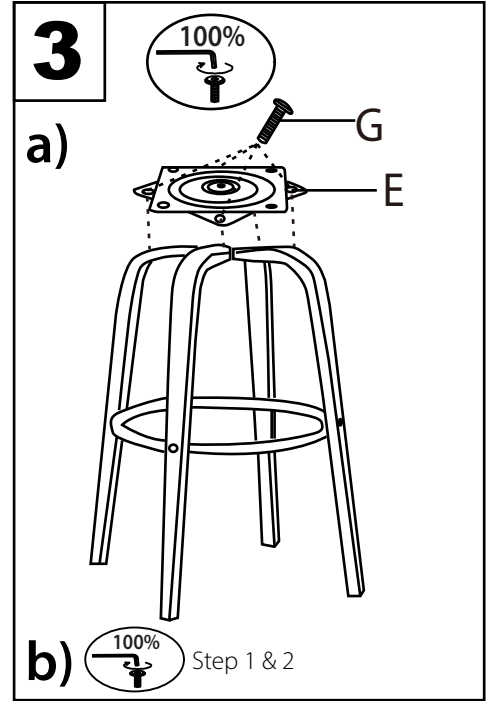

Grotto Counter Stool

Part # B26-GROTTOR XX2

24-0916

PARTS

WARNING:

- Read all instructions carefully and completely before assembly and use. Retain for future reference.
- Keep plastic bags and small parts away from children.
- For residential (non-commercial) use only.
- DO NOT stand on product. Use only for intended table purpose.
- Max weight limit 250 lbs.
- Periodically check for loose hardware; retighten as necessary.
- DO NOT use product if any component becomes damaged.
- DO NOT use power tools to assemble OR overtighten hardware.

PARTS

⚠ WARNING:

- Read all instructions carefully and completely before assembly and use. Retain for future reference.
- Keep plastic bags and small parts away from children.
- For residential (non-commercial) use only.
- DO NOT stand on product. Use only for intended table purpose.
- Max weight limit 250 lbs.
- Periodically check for loose hardware; retighten as necessary.
- DO NOT use product if any component becomes damaged.
- DO NOT use power tools to assemble OR overtighten hardware.