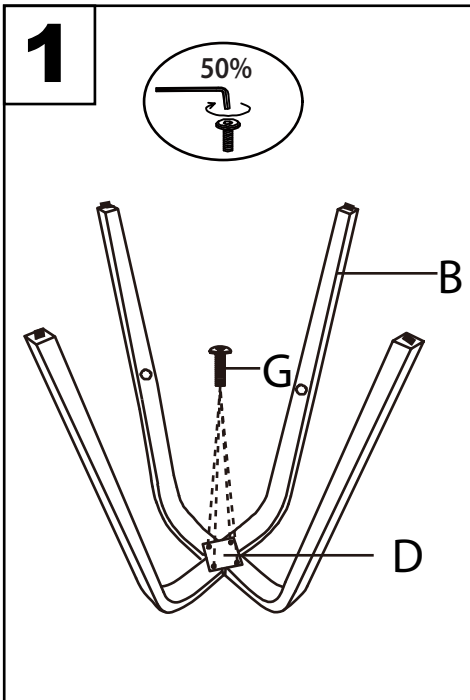

Grotto Counter Stool

Part # B26-GROTTOR XX2

24-0916

PARTS

WARNING:

- Read all instructions carefully and completely before assembly and use. Retain for future reference.
- Keep plastic bags and small parts away from children.
- For residential (non-commercial) use only.
- DO NOT stand on product. Use only for intended table purpose.
- Max weight limit 250 lbs.
- Periodically check for loose hardware; retighten as necessary.
- DO NOT use product if any component becomes damaged.
- DO NOT use power tools to assemble OR overtighten hardware.

PARTS

⚠ WARNING:

- Read all instructions carefully and completely before assembly and use. Retain for future reference.
- Keep plastic bags and small parts away from children.
- For residential (non-commercial) use only.
- DO NOT stand on product. Use only for intended table purpose.
- Max weight limit 250 lbs.
- Periodically check for loose hardware; retighten as necessary.
- DO NOT use product if any component becomes damaged.
- DO NOT use power tools to assemble OR overtighten hardware.