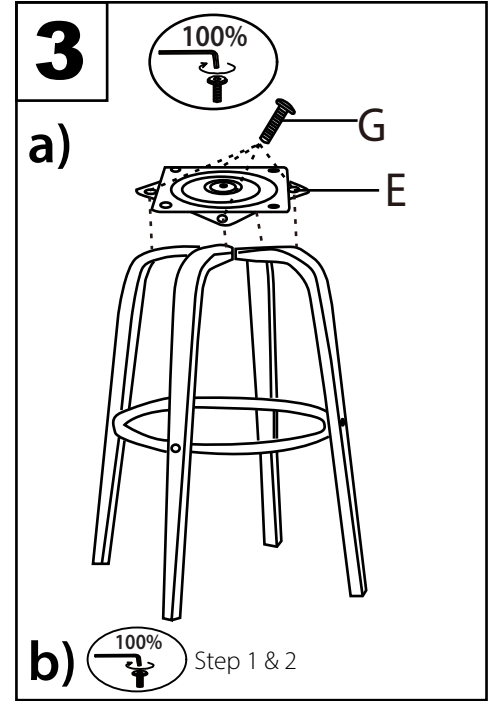

PARTS

⚠ WARNING:

- Read all instructions carefully and completely before assembly and use. Retain for future reference.
- Keep plastic bags and small parts away from children.
- For residential (non-commercial) use only.
- DO NOT stand on product. Use only for intended table purpose.
- Max weight limit 250 lbs.
- Periodically check for loose hardware; retighten as necessary.
- DO NOT use product if any component becomes damaged.
- DO NOT use power tools to assemble OR overtighten hardware.