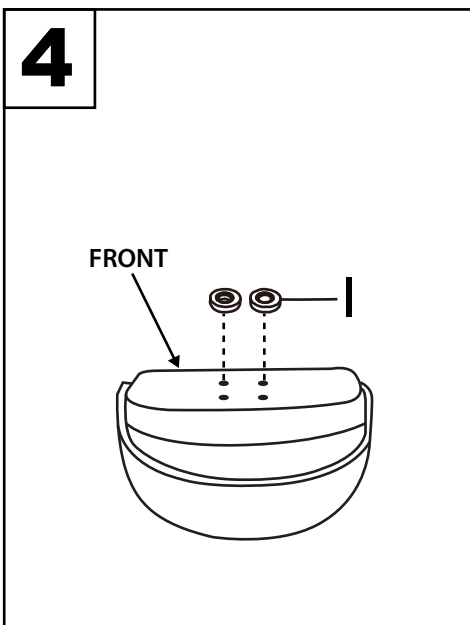

Grotto Counter Stool

Part # B26-GROTTOR XX2

24-0916

PARTS

WARNING:

- Read all instructions carefully and completely before assembly and use. Retain for future reference.
- Keep plastic bags and small parts away from children.
- For residential (non-commercial) use only.
- DO NOT stand on product. Use only for intended table purpose.
- Max weight limit 250 lbs.
- Periodically check for loose hardware; retighten as necessary.
- DO NOT use product if any component becomes damaged.
- DO NOT use power tools to assemble OR overtighten hardware.

PARTS

⚠ WARNING:

- Read all instructions carefully and completely before assembly and use. Retain for future reference.
- Keep plastic bags and small parts away from children.
- For residential (non-commercial) use only.
- DO NOT stand on product. Use only for intended table purpose.
- Max weight limit 250 lbs.
- Periodically check for loose hardware; retighten as necessary.
- DO NOT use product if any component becomes damaged.
- DO NOT use power tools to assemble OR overtighten hardware.