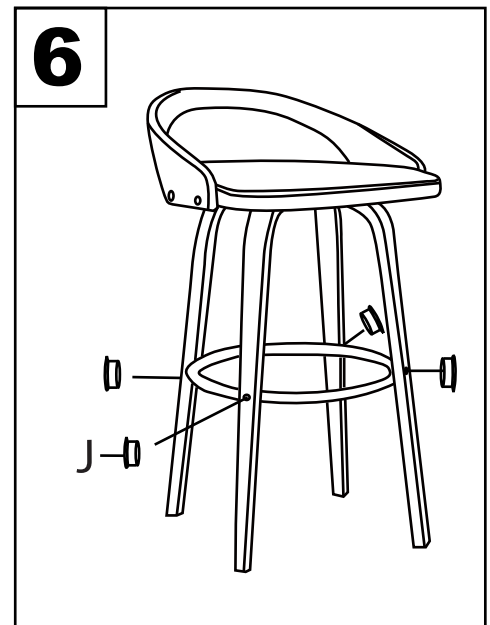

Grotto Counter Stool

Part # B26-GROTTOR XX2

24-0916

PARTS

WARNING:

- Read all instructions carefully and completely before assembly and use. Retain for future reference.
- Keep plastic bags and small parts away from children.
- For residential (non-commercial) use only.
- DO NOT stand on product. Use only for intended table purpose.
- Max weight limit 250 lbs.
- Periodically check for loose hardware; retighten as necessary.
- DO NOT use product if any component becomes damaged.
- DO NOT use power tools to assemble OR overtighten hardware.

PARTS

⚠ WARNING:

- Read all instructions carefully and completely before assembly and use. Retain for future reference.
- Keep plastic bags and small parts away from children.
- For residential (non-commercial) use only.
- DO NOT stand on product. Use only for intended table purpose.
- Max weight limit 250 lbs.
- Periodically check for loose hardware; retighten as necessary.
- DO NOT use product if any component becomes damaged.
- DO NOT use power tools to assemble OR overtighten hardware.