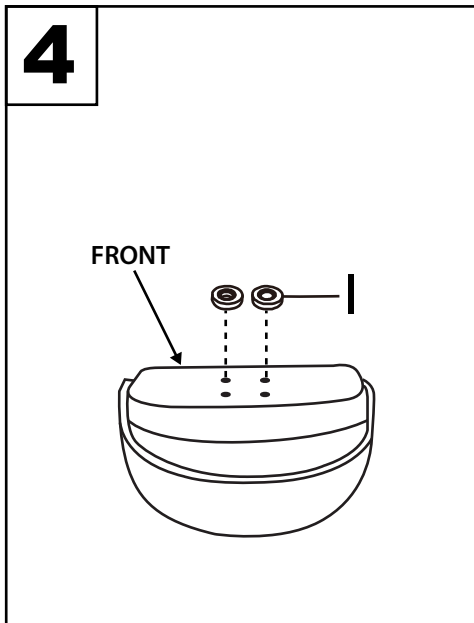

PARTS

⚠ WARNING:

- Read all instructions carefully and completely before assembly and use. Retain for future reference.
- Keep plastic bags and small parts away from children.
- For residential (non-commercial) use only.
- DO NOT stand on product. Use only for intended table purpose.
- Max weight limit 250 lbs.
- Periodically check for loose hardware; retighten as necessary.
- DO NOT use product if any component becomes damaged.
- DO NOT use power tools to assemble OR overtighten hardware.