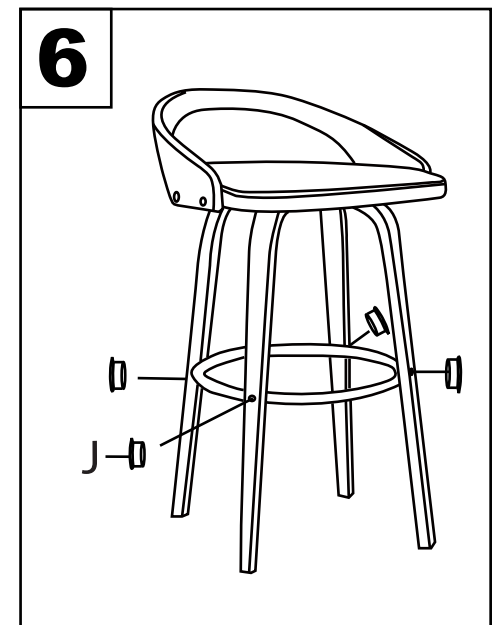

Grotto Counter Stool

Part # B26-GROTTOR XX2

24-0916

PARTS

WARNING:

- Read all instructions carefully and completely before assembly and use. Retain for future reference.
- Keep plastic bags and small parts away from children.
- For residential (non-commercial) use only.
- DO NOT stand on product. Use only for intended table purpose.
- Max weight limit 250 lbs.
- Periodically check for loose hardware; retighten as necessary.
- DO NOT use product if any component becomes damaged.
- DO NOT use power tools to assemble OR overtighten hardware.

PARTS

⚠ WARNING:

- Read all instructions carefully and completely before assembly and use. Retain for future reference.
- Keep plastic bags and small parts away from children.
- For residential (non-commercial) use only.
- DO NOT stand on product. Use only for intended table purpose.
- Max weight limit 250 lbs.
- Periodically check for loose hardware; retighten as necessary.
- DO NOT use product if any component becomes damaged.
- DO NOT use power tools to assemble OR overtighten hardware.