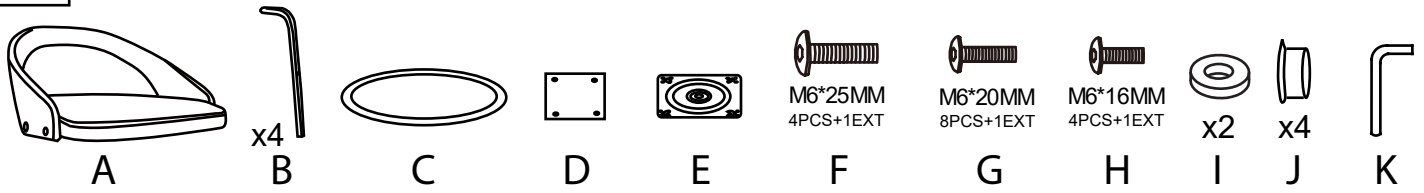

Grotto Counter Stool

Part # B26-GROTTOR XX2

24-0916

PARTS

WARNING:

- Read all instructions carefully and completely before assembly and use. Retain for future reference.
- Keep plastic bags and small parts away from children.
- For residential (non-commercial) use only.
- DO NOT stand on product. Use only for intended table purpose.
- Max weight limit 250 lbs.
- Periodically check for loose hardware; retighten as necessary.
- DO NOT use product if any component becomes damaged.
- DO NOT use power tools to assemble OR overtighten hardware.

PARTS

⚠ WARNING:

- Read all instructions carefully and completely before assembly and use. Retain for future reference.
- Keep plastic bags and small parts away from children.
- For residential (non-commercial) use only.
- DO NOT stand on product. Use only for intended table purpose.
- Max weight limit 250 lbs.
- Periodically check for loose hardware; retighten as necessary.
- DO NOT use product if any component becomes damaged.
- DO NOT use power tools to assemble OR overtighten hardware.