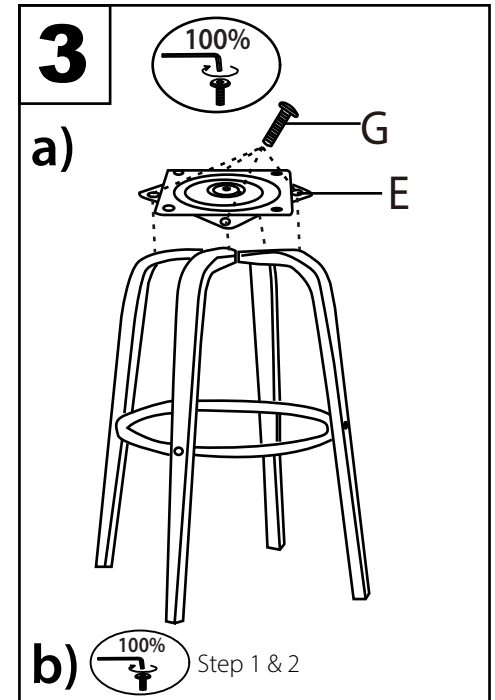

Grotto Counter Stool

Part # B26-GROTTOR XX2

24-0916

PARTS

WARNING:

- Read all instructions carefully and completely before assembly and use. Retain for future reference.
- Keep plastic bags and small parts away from children.
- For residential (non-commercial) use only.
- DO NOT stand on product. Use only for intended table purpose.
- Max weight limit 250 lbs.
- Periodically check for loose hardware; retighten as necessary.
- DO NOT use product if any component becomes damaged.
- DO NOT use power tools to assemble OR overtighten hardware.

PARTS

⚠ WARNING:

- Read all instructions carefully and completely before assembly and use. Retain for future reference.
- Keep plastic bags and small parts away from children.
- For residential (non-commercial) use only.
- DO NOT stand on product. Use only for intended table purpose.
- Max weight limit 250 lbs.
- Periodically check for loose hardware; retighten as necessary.
- DO NOT use product if any component becomes damaged.
- DO NOT use power tools to assemble OR overtighten hardware.