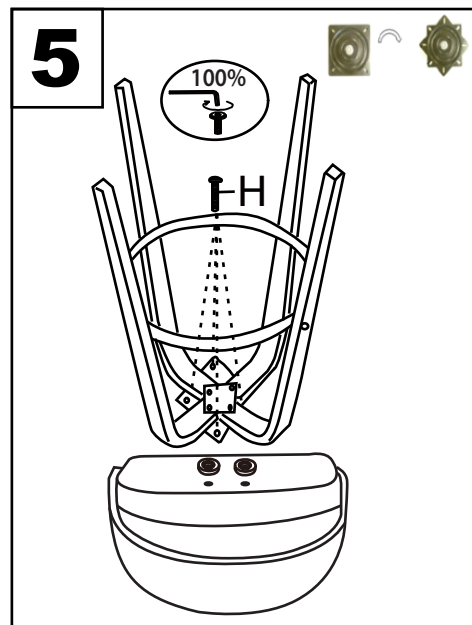

Grotto Counter Stool

Part # B26-GROTTOR XX2

24-0916

PARTS

WARNING:

- Read all instructions carefully and completely before assembly and use. Retain for future reference.
- Keep plastic bags and small parts away from children.
- For residential (non-commercial) use only.
- DO NOT stand on product. Use only for intended table purpose.
- Max weight limit 250 lbs.
- Periodically check for loose hardware; retighten as necessary.
- DO NOT use product if any component becomes damaged.
- DO NOT use power tools to assemble OR overtighten hardware.

PARTS

⚠ WARNING:

- Read all instructions carefully and completely before assembly and use. Retain for future reference.
- Keep plastic bags and small parts away from children.
- For residential (non-commercial) use only.
- DO NOT stand on product. Use only for intended table purpose.
- Max weight limit 250 lbs.
- Periodically check for loose hardware; retighten as necessary.
- DO NOT use product if any component becomes damaged.
- DO NOT use power tools to assemble OR overtighten hardware.