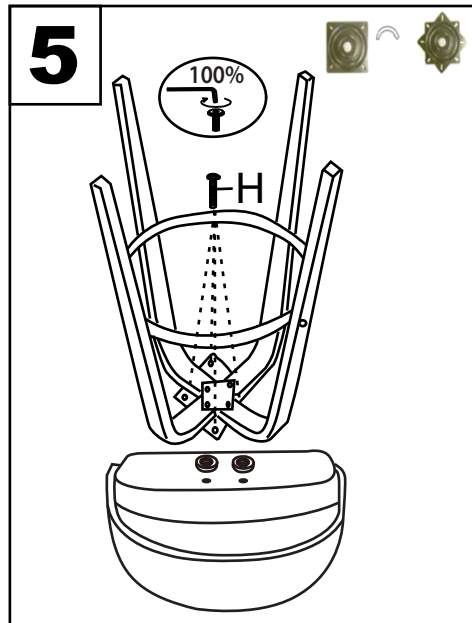

PARTS

⚠ WARNING:

- Read all instructions carefully and completely before assembly and use. Retain for future reference.
- Keep plastic bags and small parts away from children.
- For residential (non-commercial) use only.
- DO NOT stand on product. Use only for intended table purpose.
- Max weight limit 250 lbs.
- Periodically check for loose hardware; retighten as necessary.
- DO NOT use product if any component becomes damaged.
- DO NOT use power tools to assemble OR overtighten hardware.