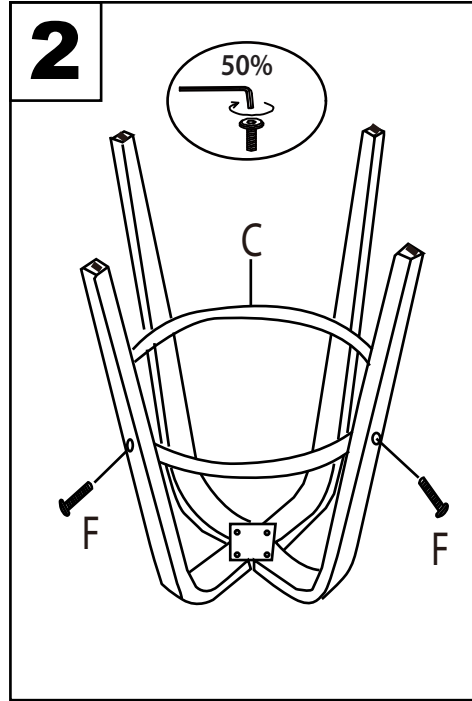

Grotto Counter Stool

Part # B26-GROTTOR XX2

24-0916

PARTS

WARNING:

- Read all instructions carefully and completely before assembly and use. Retain for future reference.
- Keep plastic bags and small parts away from children.
- For residential (non-commercial) use only.
- DO NOT stand on product. Use only for intended table purpose.
- Max weight limit 250 lbs.
- Periodically check for loose hardware; retighten as necessary.
- DO NOT use product if any component becomes damaged.
- DO NOT use power tools to assemble OR overtighten hardware.

PARTS

⚠ WARNING:

- Read all instructions carefully and completely before assembly and use. Retain for future reference.
- Keep plastic bags and small parts away from children.
- For residential (non-commercial) use only.
- DO NOT stand on product. Use only for intended table purpose.
- Max weight limit 250 lbs.
- Periodically check for loose hardware; retighten as necessary.
- DO NOT use product if any component becomes damaged.
- DO NOT use power tools to assemble OR overtighten hardware.