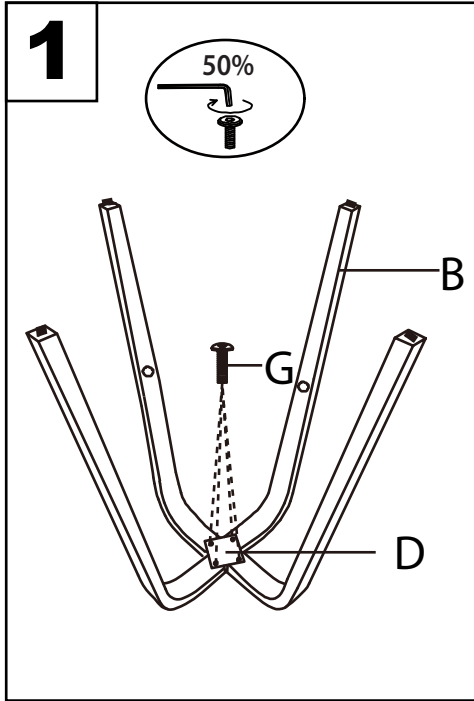

PARTS

⚠ WARNING:

- Read all instructions carefully and completely before assembly and use. Retain for future reference.
- Keep plastic bags and small parts away from children.
- For residential (non-commercial) use only.
- DO NOT stand on product. Use only for intended table purpose.
- Max weight limit 250 lbs.
- Periodically check for loose hardware; retighten as necessary.
- DO NOT use product if any component becomes damaged.
- DO NOT use power tools to assemble OR overtighten hardware.