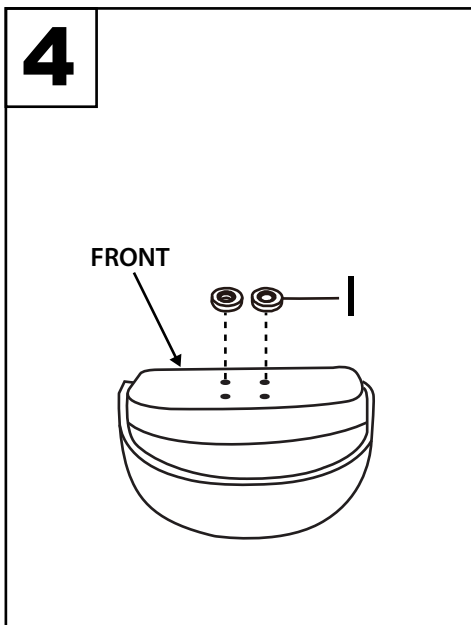

Grotto Counter Stool

Part # B26-GROTTOR XX2

24-0916

PARTS

WARNING:

- Read all instructions carefully and completely before assembly and use. Retain for future reference.
- Keep plastic bags and small parts away from children.
- For residential (non-commercial) use only.
- DO NOT stand on product. Use only for intended table purpose.
- Max weight limit 250 lbs.
- Periodically check for loose hardware; retighten as necessary.
- DO NOT use product if any component becomes damaged.
- DO NOT use power tools to assemble OR overtighten hardware.

PARTS

⚠ WARNING:

- Read all instructions carefully and completely before assembly and use. Retain for future reference.
- Keep plastic bags and small parts away from children.
- For residential (non-commercial) use only.
- DO NOT stand on product. Use only for intended table purpose.
- Max weight limit 250 lbs.
- Periodically check for loose hardware; retighten as necessary.
- DO NOT use product if any component becomes damaged.
- DO NOT use power tools to assemble OR overtighten hardware.