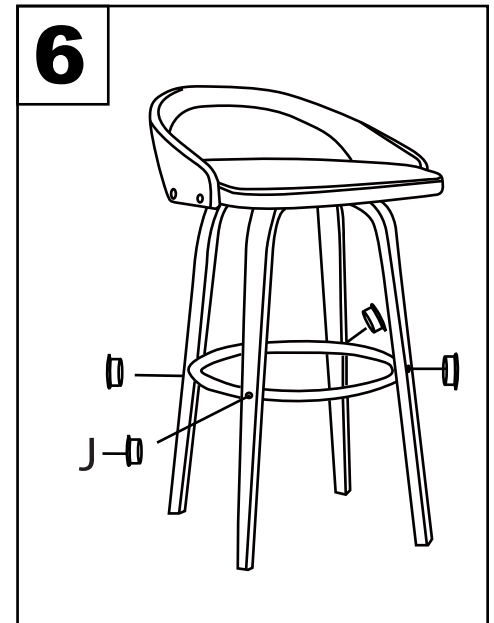

Grotto Counter Stool

Part # B26-GROTTOR XX2

24-0916

PARTS

WARNING:

- Read all instructions carefully and completely before assembly and use. Retain for future reference.
- Keep plastic bags and small parts away from children.
- For residential (non-commercial) use only.
- DO NOT stand on product. Use only for intended table purpose.
- Max weight limit 250 lbs.
- Periodically check for loose hardware; retighten as necessary.
- DO NOT use product if any component becomes damaged.
- DO NOT use power tools to assemble OR overtighten hardware.

PARTS

⚠ WARNING:

- Read all instructions carefully and completely before assembly and use. Retain for future reference.
- Keep plastic bags and small parts away from children.
- For residential (non-commercial) use only.
- DO NOT stand on product. Use only for intended table purpose.
- Max weight limit 250 lbs.
- Periodically check for loose hardware; retighten as necessary.
- DO NOT use product if any component becomes damaged.
- DO NOT use power tools to assemble OR overtighten hardware.