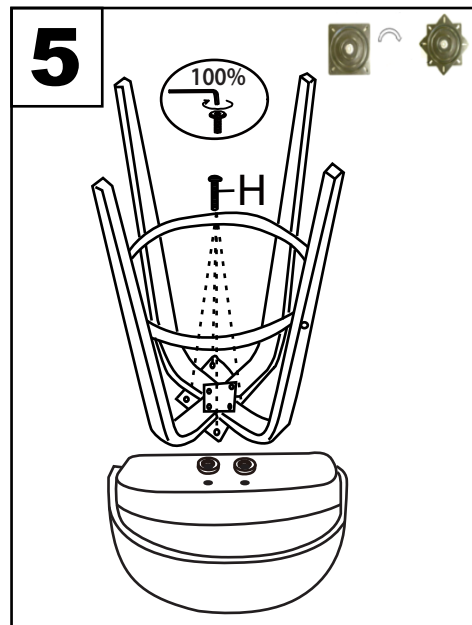

Grotto Counter Stool

Part # B26-GROTTOR XX2

24-0916

PARTS

WARNING:

- Read all instructions carefully and completely before assembly and use. Retain for future reference.
- Keep plastic bags and small parts away from children.
- For residential (non-commercial) use only.
- DO NOT stand on product. Use only for intended table purpose.
- Max weight limit 250 lbs.
- Periodically check for loose hardware; retighten as necessary.
- DO NOT use product if any component becomes damaged.
- DO NOT use power tools to assemble OR overtighten hardware.

PARTS

⚠ WARNING:

- Read all instructions carefully and completely before assembly and use. Retain for future reference.
- Keep plastic bags and small parts away from children.
- For residential (non-commercial) use only.
- DO NOT stand on product. Use only for intended table purpose.
- Max weight limit 250 lbs.
- Periodically check for loose hardware; retighten as necessary.
- DO NOT use product if any component becomes damaged.
- DO NOT use power tools to assemble OR overtighten hardware.