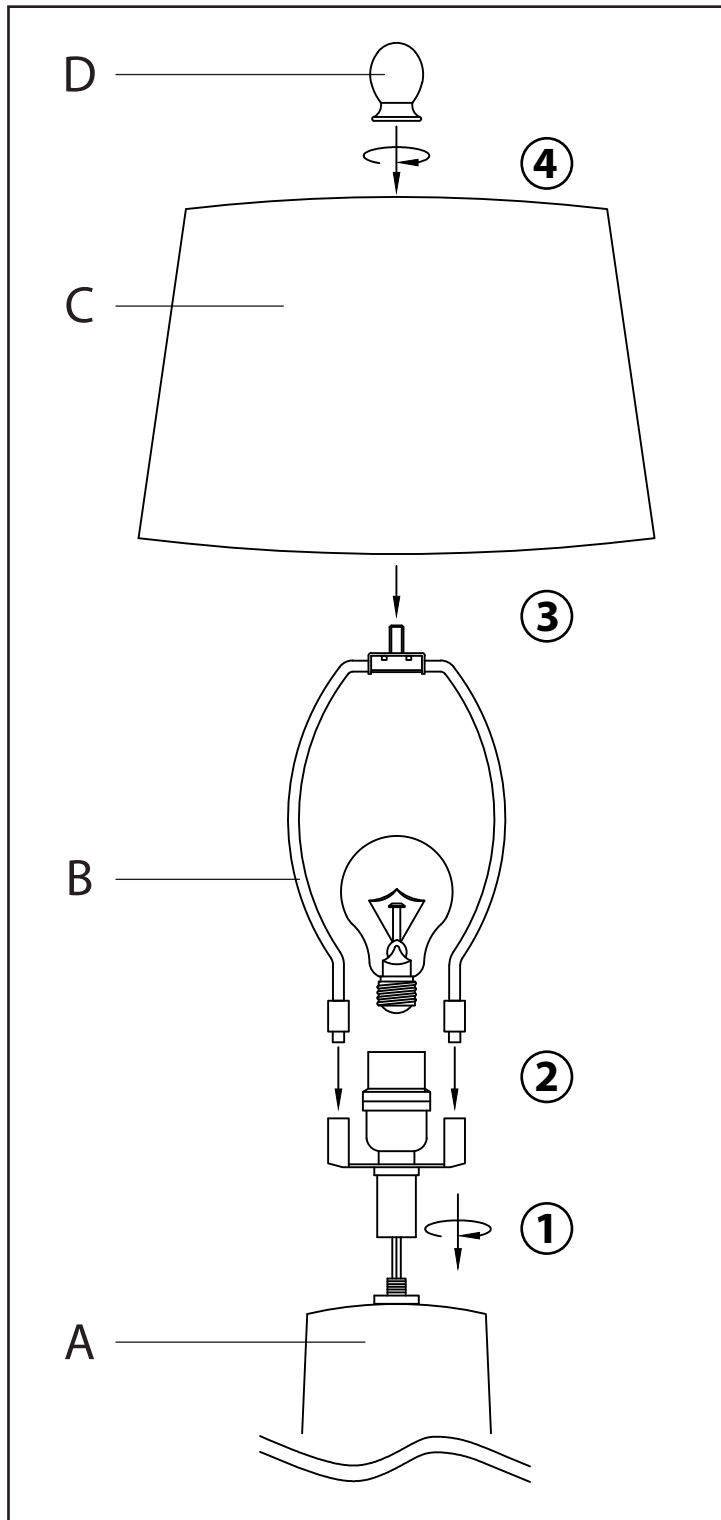

Part # GPT31-KONA BKNA2

23-0531

**PARTS**Exact shape  
of all parts  
may vary.

Body

Harp

Shade

Finial

**⚠ WARNING: LIGHTING**

- Read all instructions carefully and completely before assembly and use. Retain for future reference.
- Keep plastic bags and small parts away from children.
- For residential (non-commercial) use only.
- Warning: Risk of fire; Do not use bulbs with higher wattage than specified on lamp.
- Electrocutation hazard.
- DO NOT use if cord is frayed/damaged.
- Periodically check for loose hardware; retighten as necessary.
- DO NOT use product if any component becomes damaged.
- DO NOT use power tools to assemble OR overtighten hardware.
- DO NOT stand on product. Use only for intended purpose.
- This product is for decorative use only - NOT A TOY.
- DO NOT place any fabrics or other coverings over lamp shade.
- (Floor lamps with shelves only) Max weight limit 25 lbs.