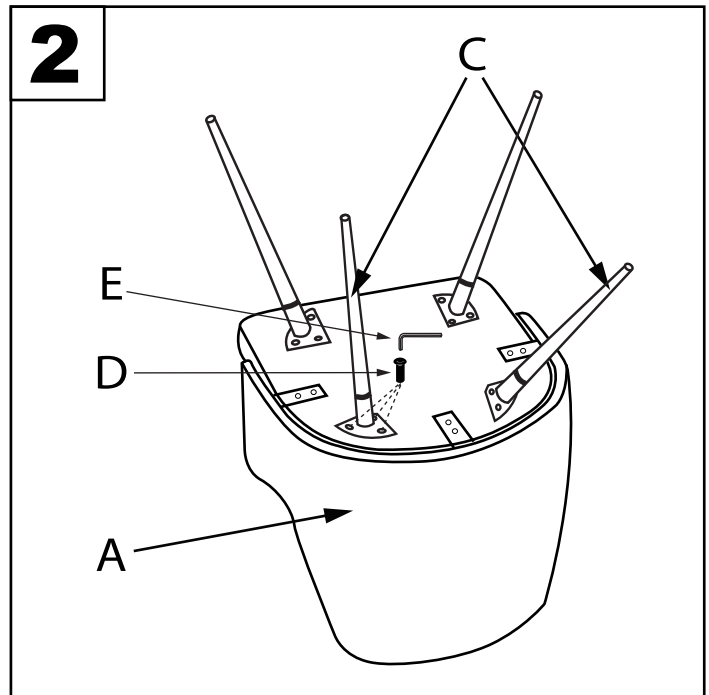

Part # L16-43W-TPR XX

21-1227

⚠ WARNING:

- Read all instructions carefully and completely before assembly and use. Retain for future reference.
- Keep plastic bags and small parts away from children.
- For residential (non-commercial) use only.
- DO NOT stand on product. Use only for intended table purpose.
- Max weight limit 250 lbs.
- Periodically check for loose hardware; retighten as necessary.
- DO NOT use product if any component becomes damaged.
- DO NOT use power tools to assemble OR overtighten hardware.