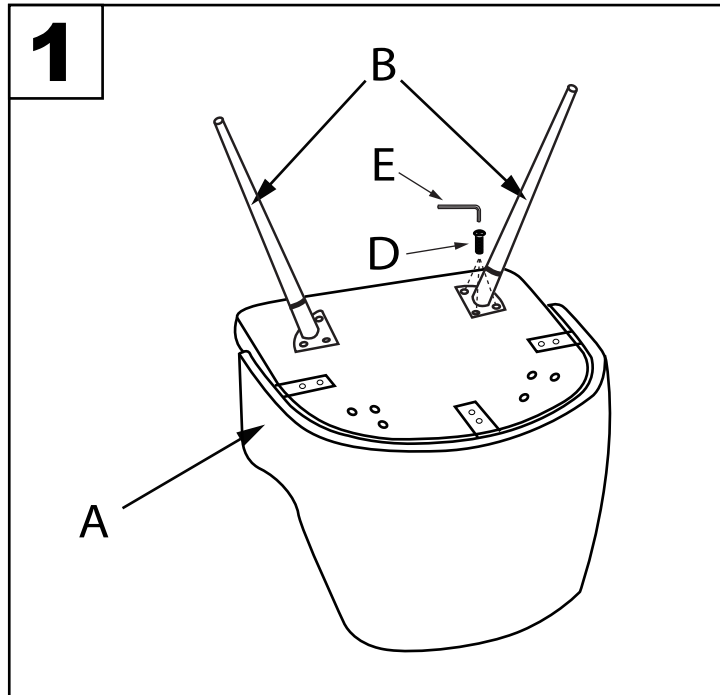

Part # L16-43W-TPR XX

21-1227

⚠ WARNING:

- Read all instructions carefully and completely before assembly and use. Retain for future reference.
- Keep plastic bags and small parts away from children.
- For residential (non-commercial) use only.
- DO NOT stand on product. Use only for intended table purpose.
- Max weight limit 250 lbs.
- Periodically check for loose hardware; retighten as necessary.
- DO NOT use product if any component becomes damaged.
- DO NOT use power tools to assemble OR overtighten hardware.