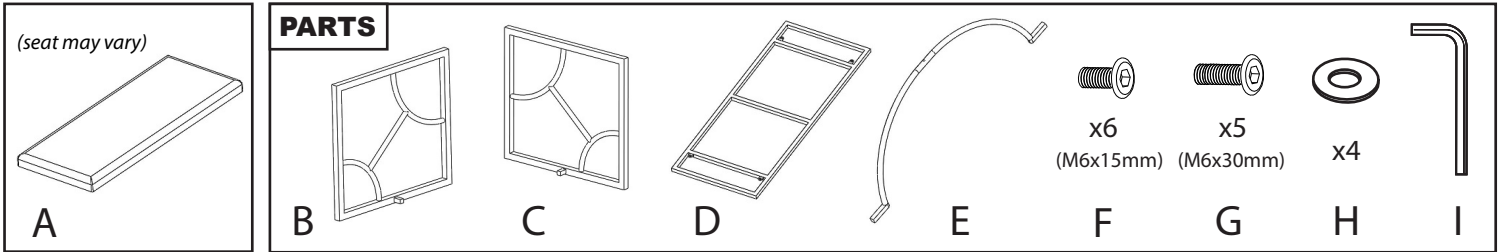

# Constellation Bench

Part # BC-CONSTELLATION XXXX

22-0401

**⚠ WARNING: SEATING**

- Read all instructions carefully and completely before assembly and use. Retain for future reference.
- Keep plastic bags and small parts away from children.
- For residential (non-commercial) use only.
- DO NOT stand on product. Use only for intended table purpose.
- Max weight limit 250 lbs.
- Periodically check for loose hardware; retighten as necessary.
- DO NOT use product if any component becomes damaged.
- DO NOT use power tools to assemble OR overtighten hardware.