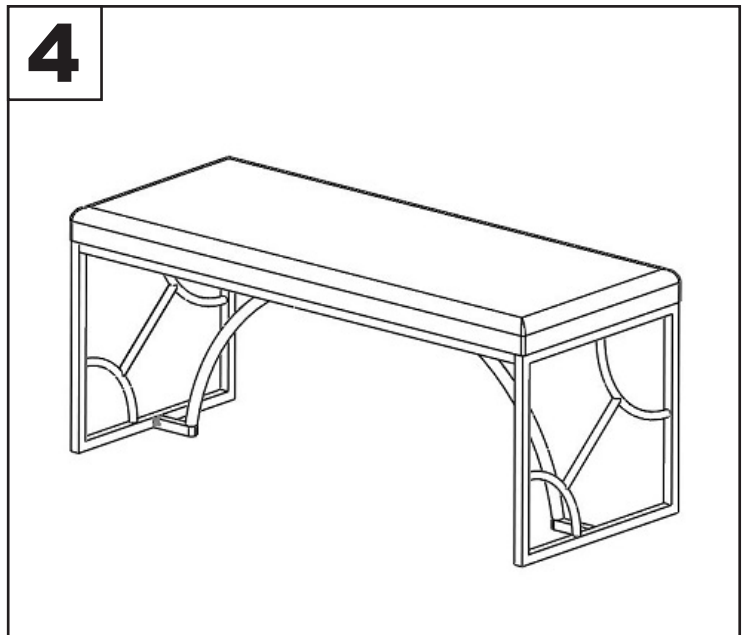

# Constellation Bench

Part # BC-CONSTELLATION XXXX

22-0401

**⚠ WARNING: SEATING**

- Read all instructions carefully and completely before assembly and use. Retain for future reference.
- Keep plastic bags and small parts away from children.
- For residential (non-commercial) use only.
- DO NOT stand on product. Use only for intended table purpose.
- Max weight limit 250 lbs.
- Periodically check for loose hardware; retighten as necessary.
- DO NOT use product if any component becomes damaged.
- DO NOT use power tools to assemble OR overtighten hardware.