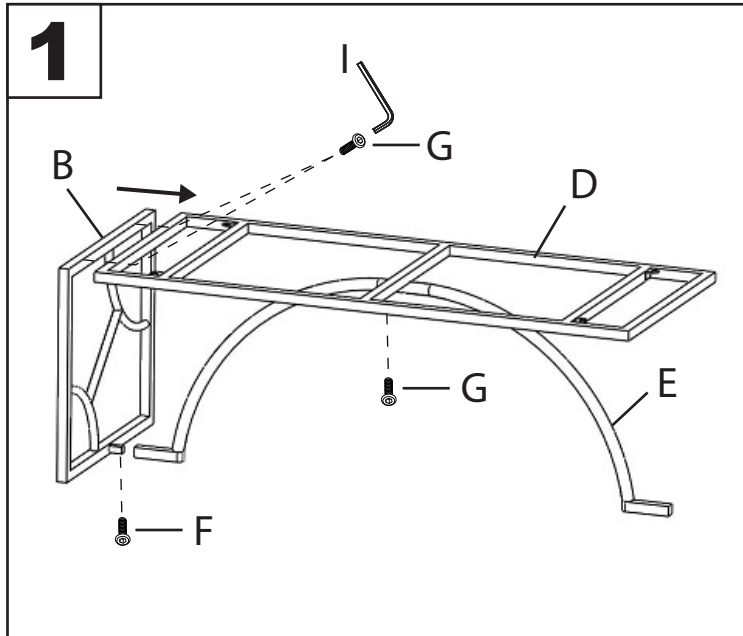

# Constellation Bench

Part # BC-CONSTELLATION XXXX

22-0401

**⚠ WARNING: SEATING**

- Read all instructions carefully and completely before assembly and use. Retain for future reference.
- Keep plastic bags and small parts away from children.
- For residential (non-commercial) use only.
- DO NOT stand on product. Use only for intended table purpose.
- Max weight limit 250 lbs.
- Periodically check for loose hardware; retighten as necessary.
- DO NOT use product if any component becomes damaged.
- DO NOT use power tools to assemble OR overtighten hardware.