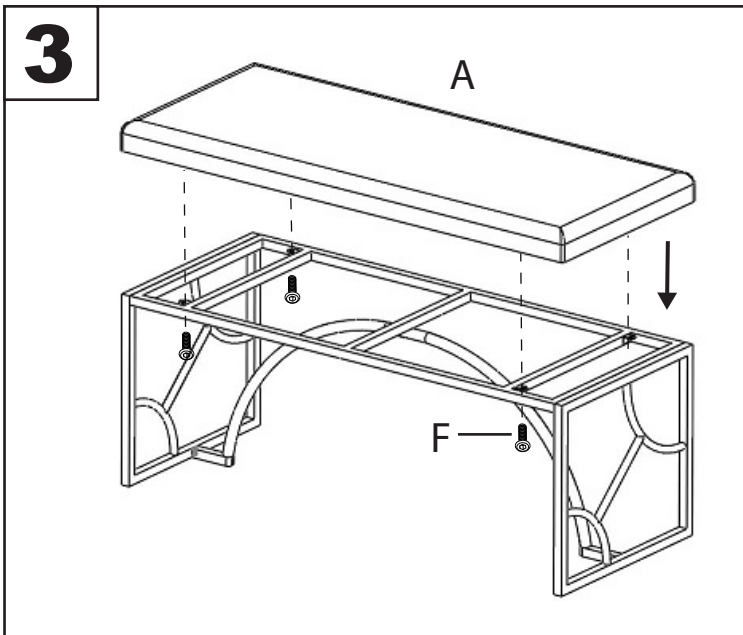

# Constellation Bench

Part # BC-CONSTELLATION XXXX

22-0401

**⚠ WARNING: SEATING**

- Read all instructions carefully and completely before assembly and use. Retain for future reference.
- Keep plastic bags and small parts away from children.
- For residential (non-commercial) use only.
- DO NOT stand on product. Use only for intended table purpose.
- Max weight limit 250 lbs.
- Periodically check for loose hardware; retighten as necessary.
- DO NOT use product if any component becomes damaged.
- DO NOT use power tools to assemble OR overtighten hardware.