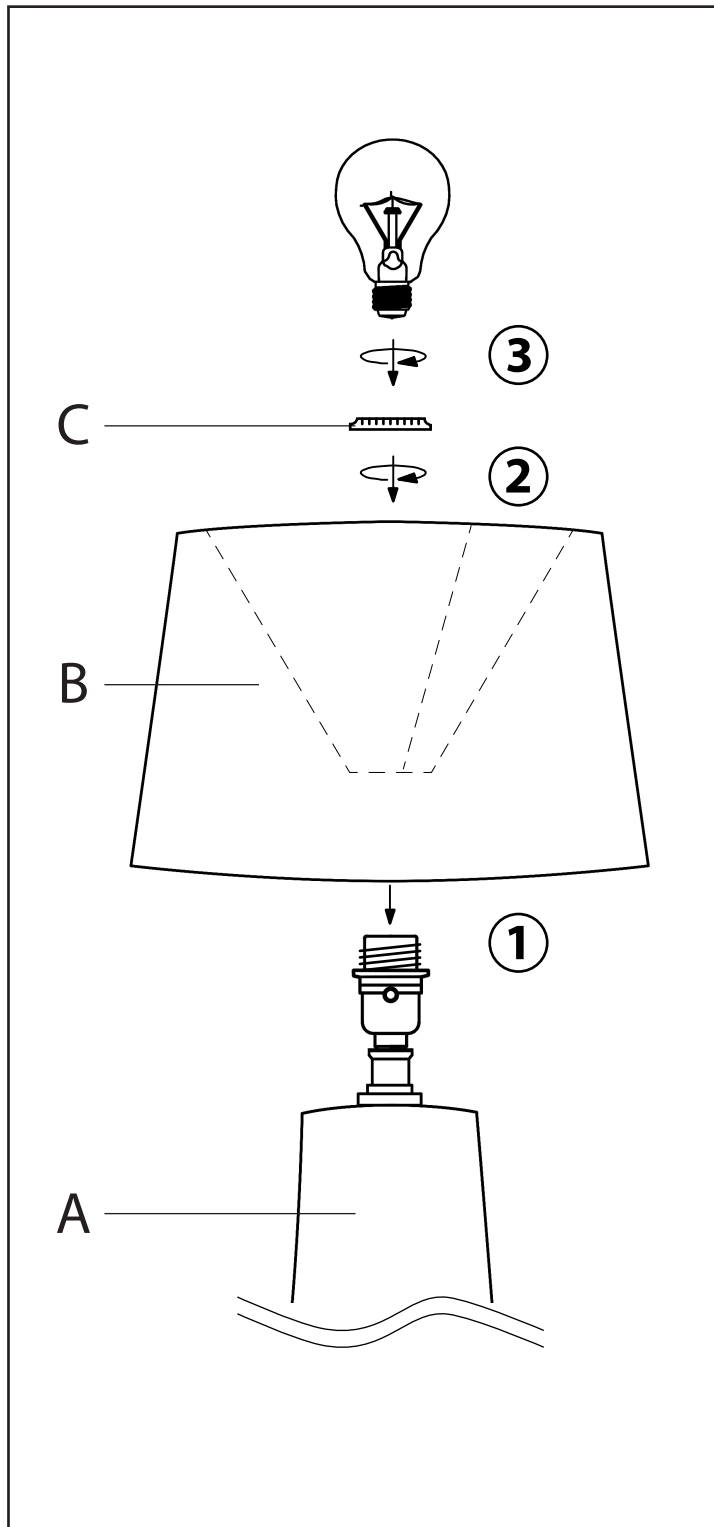

Fringe Metal Buffet Lamp

Part # TL25-FRIDGE XX2

23-0807

PARTS

Exact shape
of all parts
may vary.

A Body

B Shade

C Collar

This piece typically comes already
screwed onto the lamp socket.

**⚠ WARNING: LIGHTING**

- Read all instructions carefully and completely before assembly and use. Retain for future reference.
- Keep plastic bags and small parts away from children.
- For residential (non-commercial) use only.
- Warning: Risk of fire; Do not use bulbs with higher wattage than specified on lamp. (60 watts)
- Electrocutation hazard.
- DO NOT use if cord is frayed/damaged.
- Periodically check for loose hardware; retighten as necessary.
- DO NOT use product if any component becomes damaged.
- DO NOT use power tools to assemble OR overtighten hardware.
- DO NOT stand on product. Use only for intended purpose.
- This product is for decorative use only - NOT A TOY.
- DO NOT place any fabrics or other coverings over lamp shade.
- (Floor lamps with shelves only) Max weight limit 25 lbs.