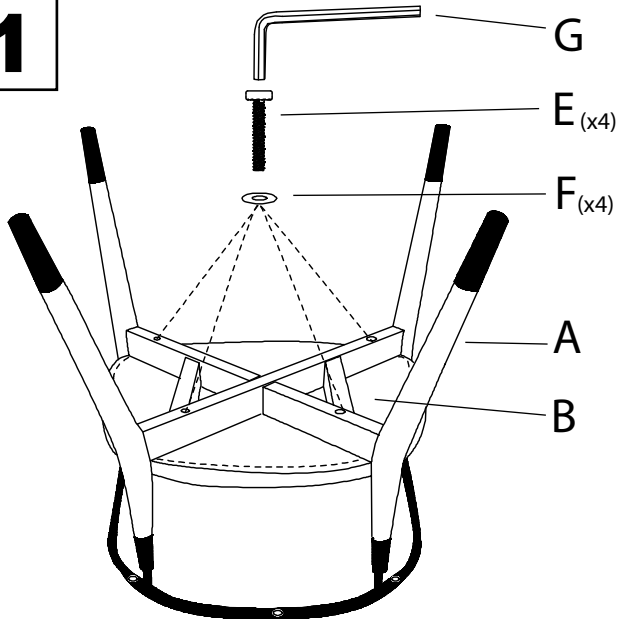

Savannah Chair

Part # CH-SAVANNAH XXXX

21-1129

PARTS

A

B

C

x3
D
 (M6x30mm)

x4
E
 (M6x50mm)

x4
F
 (6mm)

G

1

2

3

Do not over tighten.
 Do not use power tools to assemble.