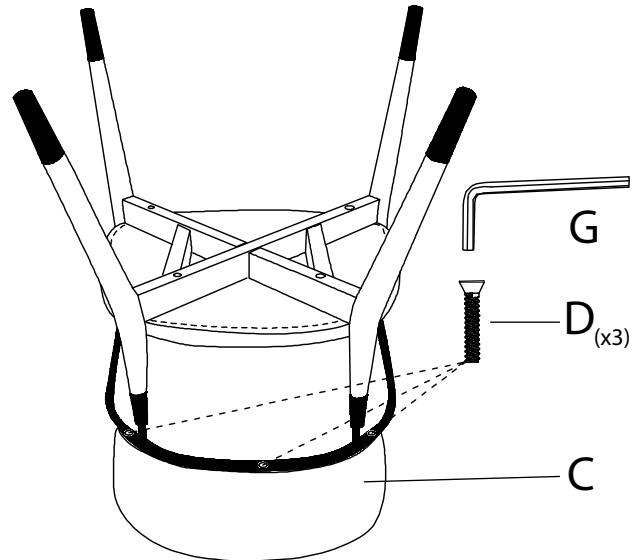

Savannah Chair

Part # CH-SAVANNAH XXXX

21-1129

PARTS

A

B

C

x3
D
 (M6x30mm)

x4
E
 (M6x50mm)

x4
F
 (6mm)

G

1

2

3

Do not over tighten.
 Do not use power tools to assemble.