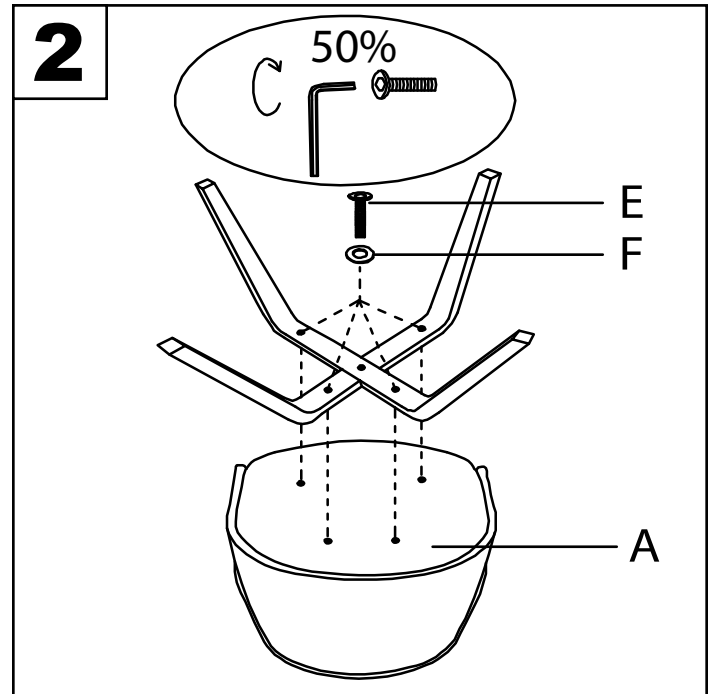

# Half-Lap Bent-Wood Dining Chair Legs

Part # L17-94HLBW XX

21-1228

**⚠ WARNING:**

- Read all instructions carefully and completely before assembly and use. Retain for future reference.
- Keep plastic bags and small parts away from children.
- For residential (non-commercial) use only.
- DO NOT stand on product. Use only for intended table purpose.
- Max weight limit 250 lbs.
- Periodically check for loose hardware; retighten as necessary.
- DO NOT use product if any component becomes damaged.
- DO NOT use power tools to assemble OR overtighten hardware.