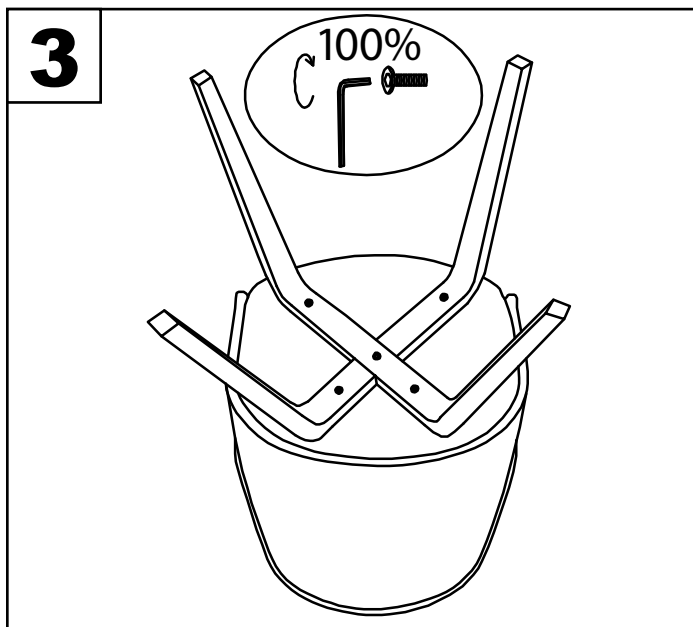

# Half-Lap Bent-Wood Dining Chair Legs

Part # L17-94HLBW XX

21-1228

**⚠ WARNING:**

- Read all instructions carefully and completely before assembly and use. Retain for future reference.
- Keep plastic bags and small parts away from children.
- For residential (non-commercial) use only.
- DO NOT stand on product. Use only for intended table purpose.
- Max weight limit 250 lbs.
- Periodically check for loose hardware; retighten as necessary.
- DO NOT use product if any component becomes damaged.
- DO NOT use power tools to assemble OR overtighten hardware.