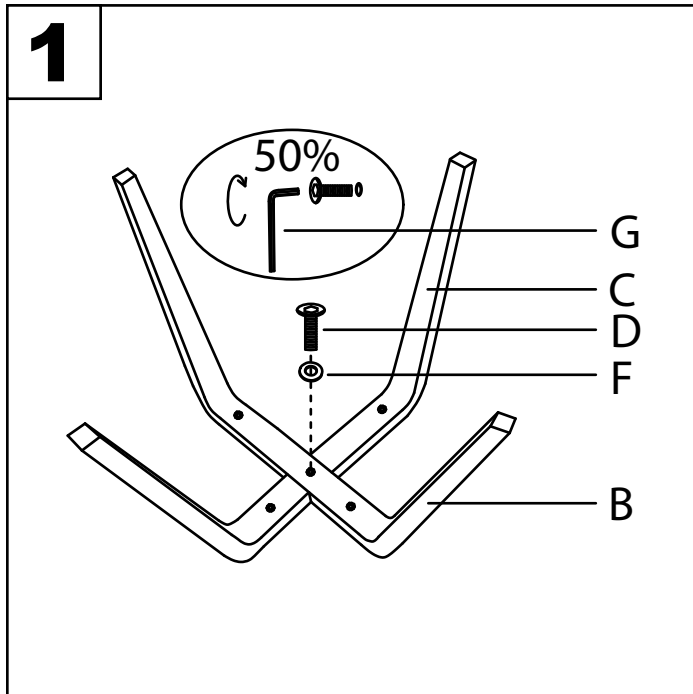

# Half-Lap Bent-Wood Dining Chair Legs

Part # L17-94HLBW XX

21-1228

**⚠ WARNING:**

- Read all instructions carefully and completely before assembly and use. Retain for future reference.
- Keep plastic bags and small parts away from children.
- For residential (non-commercial) use only.
- DO NOT stand on product. Use only for intended table purpose.
- Max weight limit 250 lbs.
- Periodically check for loose hardware; retighten as necessary.
- DO NOT use product if any component becomes damaged.
- DO NOT use power tools to assemble OR overtighten hardware.