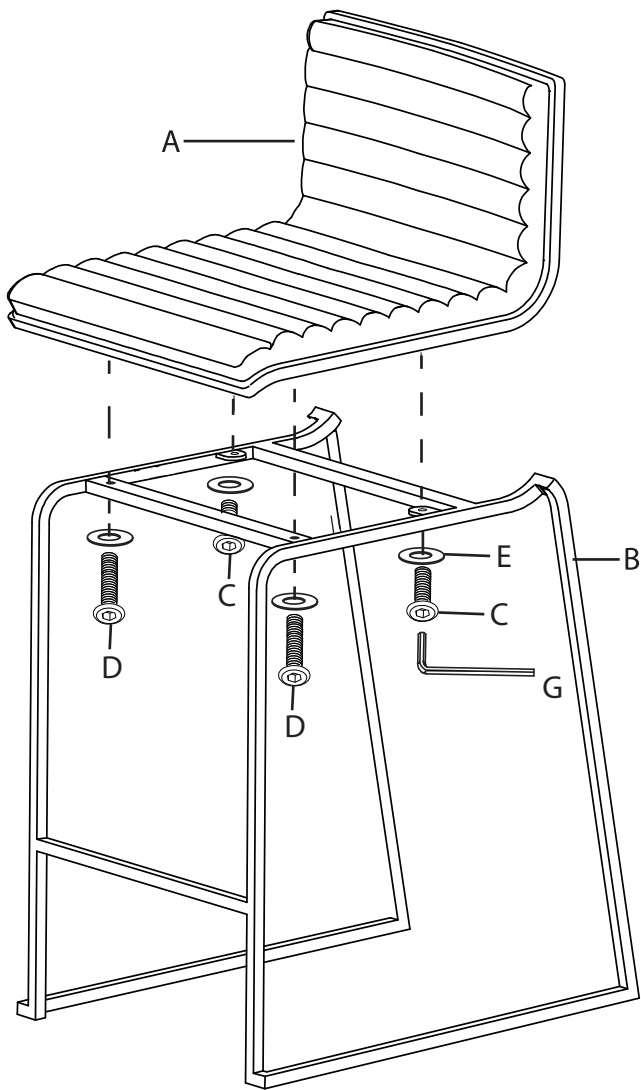

Mason-Mara Counter Stool

Part # B26-MASONPU-MARA1 XX+XX

23-0927

PARTS

1

2

Do not over tighten.
 Do not use power tools to assemble.