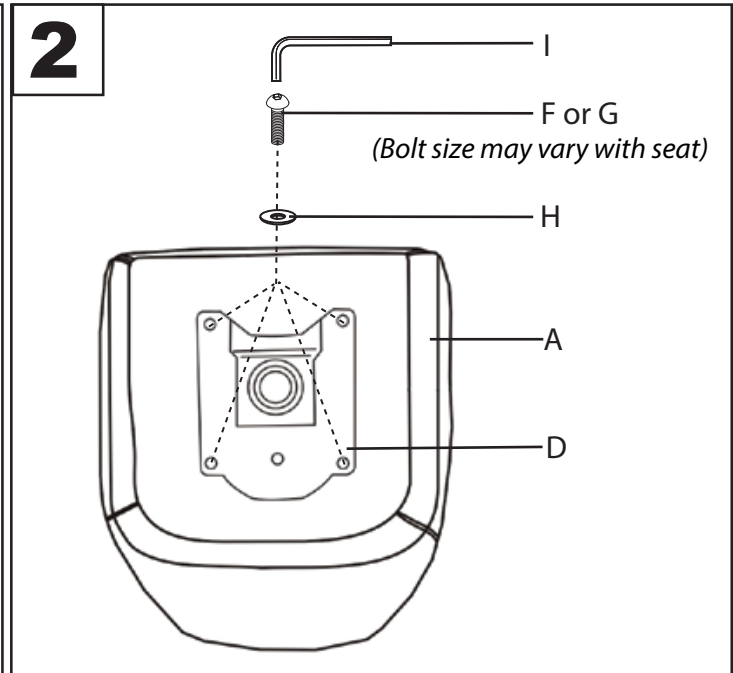

X-Pedestal Base

Part # L14-XBASE XX

22-0211

⚠ WARNING: SEATING: CHAIR, COUNTER/BAR, OFFICE

- Read all instructions carefully and completely before assembly and use. Retain for future reference.
- Keep plastic bags and small parts away from children.
- For residential (non-commercial) use only.
- DO NOT stand on product. Use only for intended table purpose.
- Max weight limit 250 lbs.
- Periodically check for loose hardware; retighten as necessary.
- DO NOT use product if any component becomes damaged.
- DO NOT use power tools to assemble OR overtighten hardware.