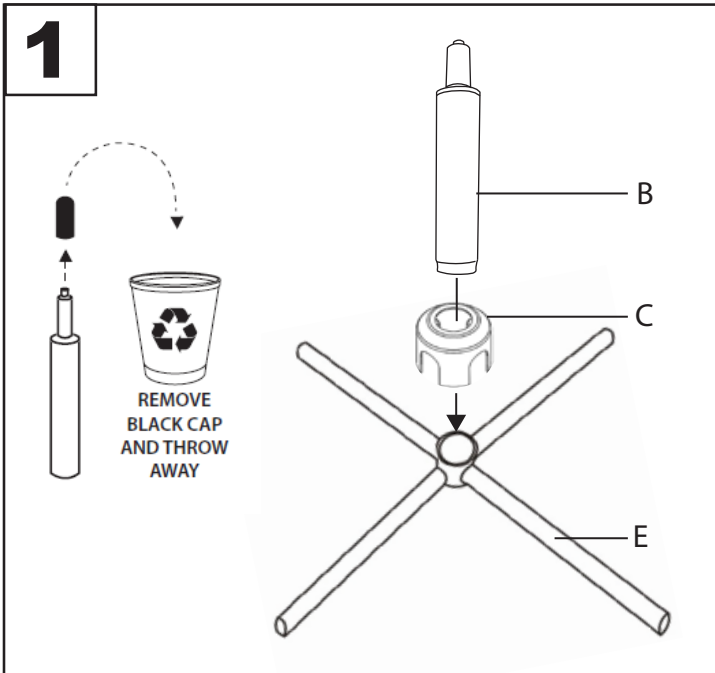

X-Pedestal Base

Part # L14-XBASE XX

22-0211

⚠ WARNING: SEATING: CHAIR, COUNTER/BAR, OFFICE

- Read all instructions carefully and completely before assembly and use. Retain for future reference.
- Keep plastic bags and small parts away from children.
- For residential (non-commercial) use only.
- DO NOT stand on product. Use only for intended table purpose.
- Max weight limit 250 lbs.
- Periodically check for loose hardware; retighten as necessary.
- DO NOT use product if any component becomes damaged.
- DO NOT use power tools to assemble OR overtighten hardware.