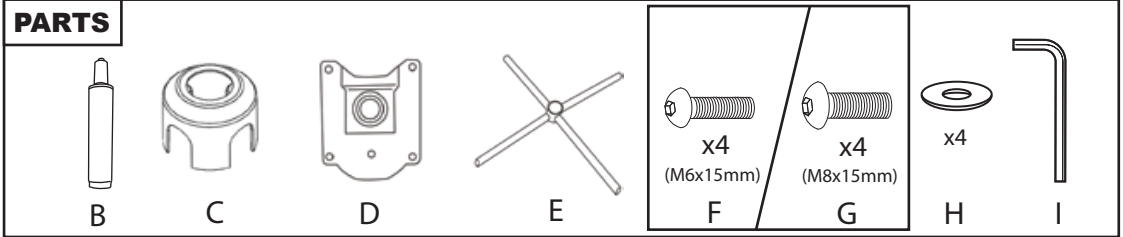

X-Pedestal Base

Part # L14-XBASE XX

22-0211

⚠ WARNING: SEATING: CHAIR, COUNTER/BAR, OFFICE

- Read all instructions carefully and completely before assembly and use. Retain for future reference.
- Keep plastic bags and small parts away from children.
- For residential (non-commercial) use only.
- DO NOT stand on product. Use only for intended table purpose.
- Max weight limit 250 lbs.
- Periodically check for loose hardware; retighten as necessary.
- DO NOT use product if any component becomes damaged.
- DO NOT use power tools to assemble OR overtighten hardware.