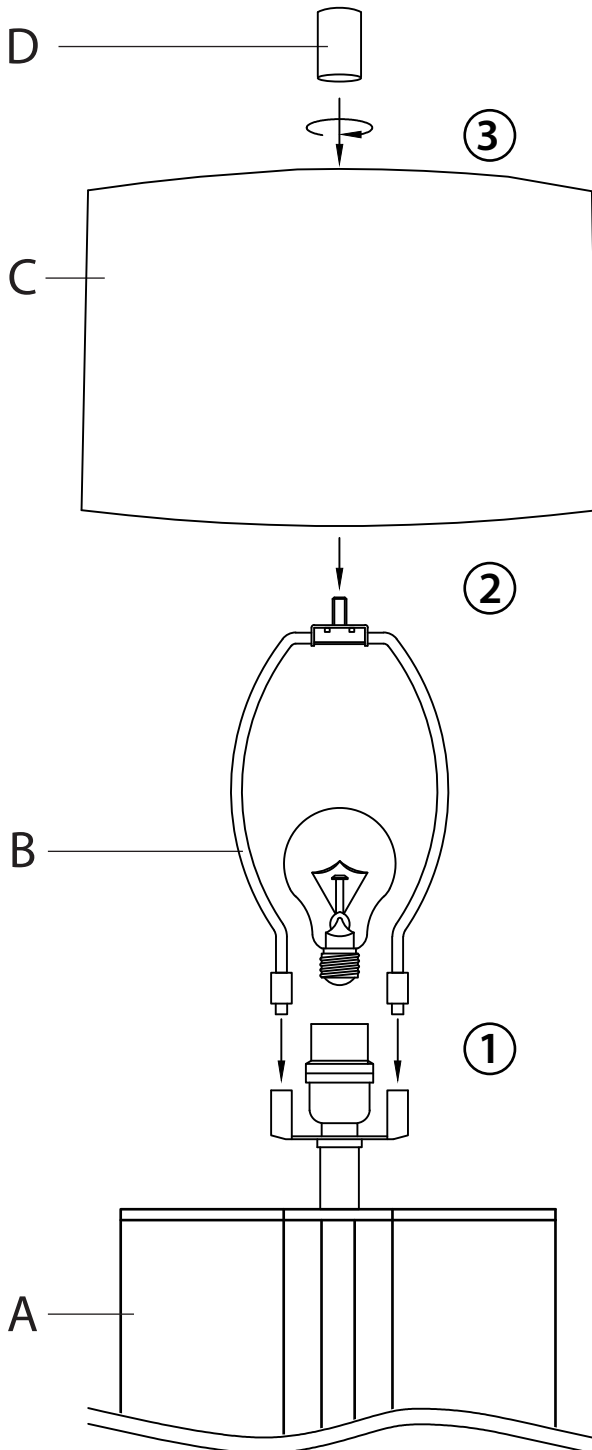

Part # LTL-COSMO XX

24-0110

**PARTS**Exact shape  
of all parts  
may vary.

A Body

B Harp

C Shade

D Finial

**⚠ WARNING: LIGHTING**

- Read all instructions carefully and completely before assembly and use. Retain for future reference.
- Keep plastic bags and small parts away from children.
- For residential (non-commercial) use only.
- Warning: Risk of fire; Do not use bulbs with higher wattage than specified on lamp.
- Electrocutation hazard.
- DO NOT use if cord is frayed/damaged.
- Periodically check for loose hardware; retighten as necessary.
- DO NOT use product if any component becomes damaged.
- DO NOT use power tools to assemble OR overtighten hardware.
- DO NOT stand on product. Use only for intended purpose.
- This product is for decorative use only - NOT A TOY.
- DO NOT place any fabrics or other coverings over lamp shade.
- (Floor lamps with shelves only) Max weight limit 25 lbs.