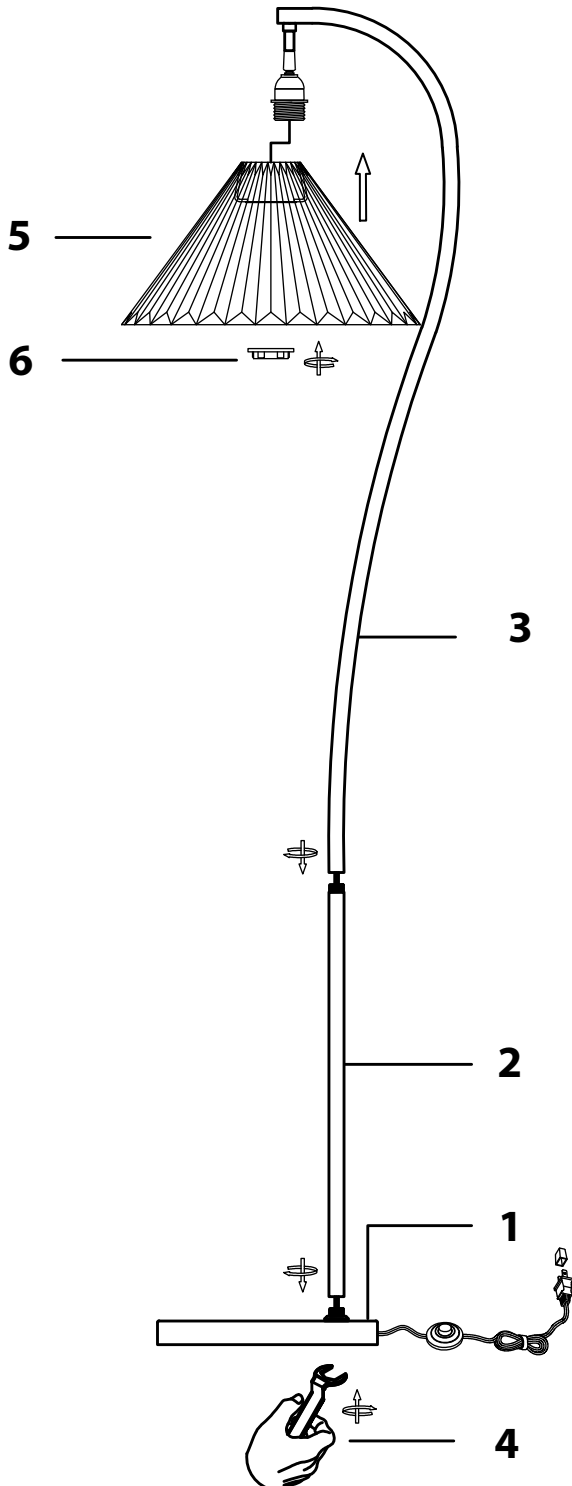

Part # LFL-CASSIS XXX

24-0109

## PARTS

A Shade

B Retention Ring

C Wrench

## ⚠ WARNING: LIGHTING

- Read all instructions carefully and completely before assembly and use. Retain for future reference.
- Keep NOT plastic bags and small parts away from children.
- For residential (non-commercial) use only.
- Warning: Risk of fire; Do not use bulbs with higher wattage than specified on lamp. (40 watts)
- Electrocutation hazard.
- DO NOT use if cord is frayed/damaged.
- Periodically check for loose hardware; retighten as necessary.
- DO NOT use product if any component becomes damaged.
- DO NOT use power tools to assemble OR overtighten hardware.
- DO NOT stand on product. Use only for intended purpose.
- This product is for decorative use only - NOT A TOY.
- DO NOT place any fabrics or other coverings over lamp shade.
- (Floor lamps with shelves only) Max weight limit 25 lbs.