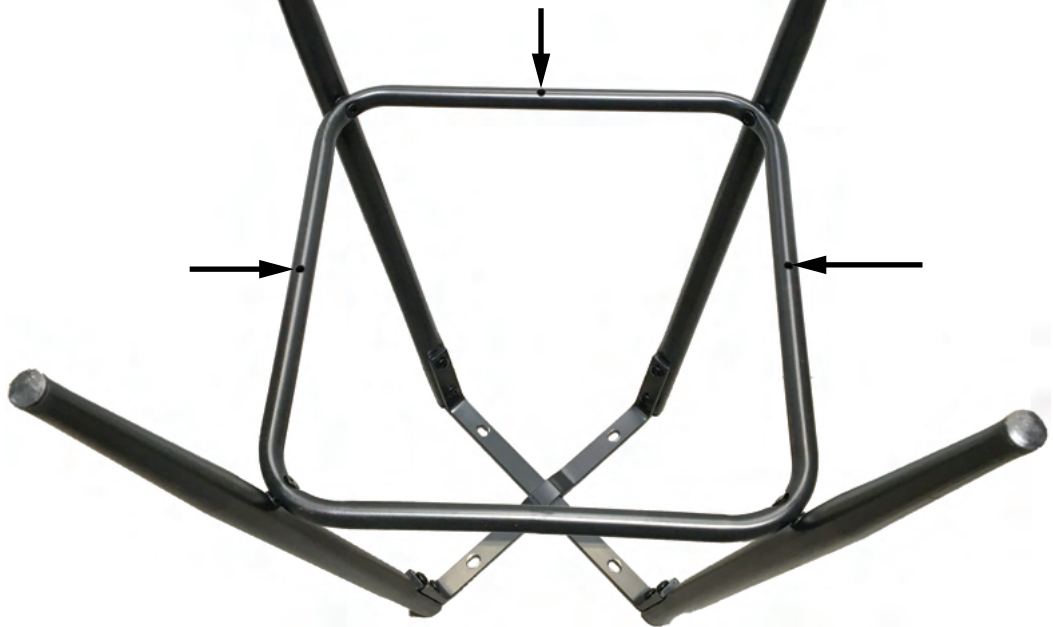

# Margarite Bar Stool

Part # B30/25-MARG XX+XX

21-0910

## ATTENTION!

For correct footrest orientation:  
Have holes facing floor.

Do not over tighten.  
Do not use power tools to assemble.