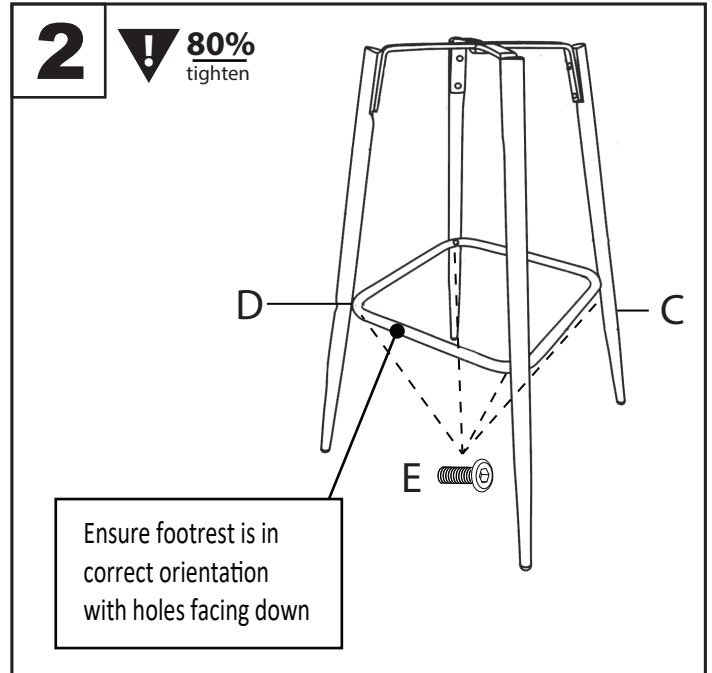

Margarite Barstool

Part # B30-MARG XX+XX

21-0909

PARTS

Do not over tighten.
Do not use power tools to assemble.