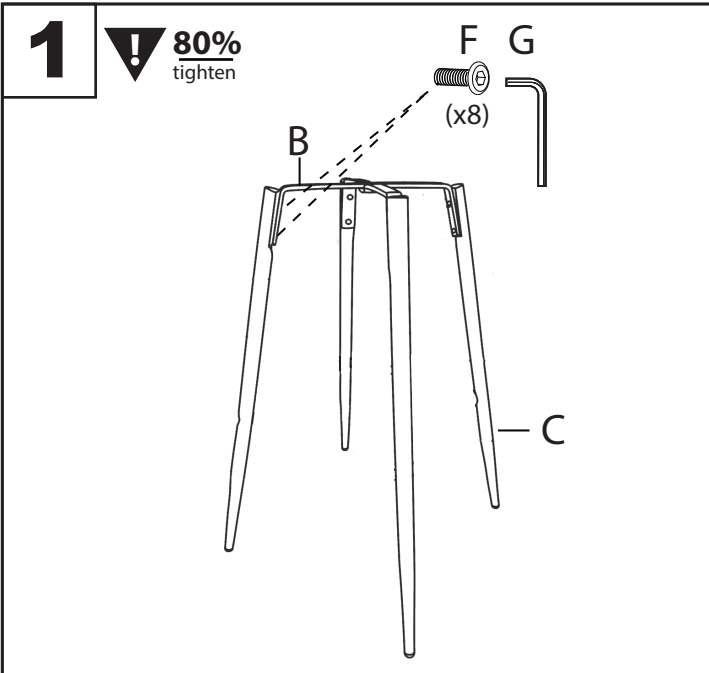

Margarite Barstool

Part # B30-MARG XX+XX

21-0909

PARTS

Do not over tighten.
Do not use power tools to assemble.