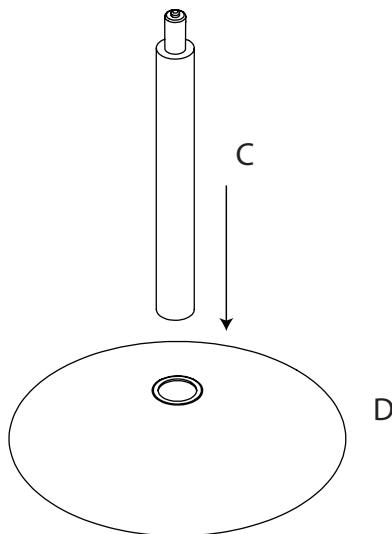

Part # BT-TLELIA27 XX

24-0717

PARTS

A

B

C

D

1

Remove black cap
and throw away

2

4

5

Press down on table
top and lift lever to
activate hydraulic
pole

⚠ WARNING:TABLE

- Read all instructions carefully and completely before assembly and use. Retain for future reference.
- Keep plastic bags and small parts away from children.
- For residential (non-commercial) use only.
- DO NOT stand on product. Use only for intended table purpose.
- Max weight limit 150 lbs.
- Periodically check for loose hardware; retighten as necessary.
- DO NOT use product if any component becomes damaged.
- DO NOT use power tools to assemble OR overtighten hardware.