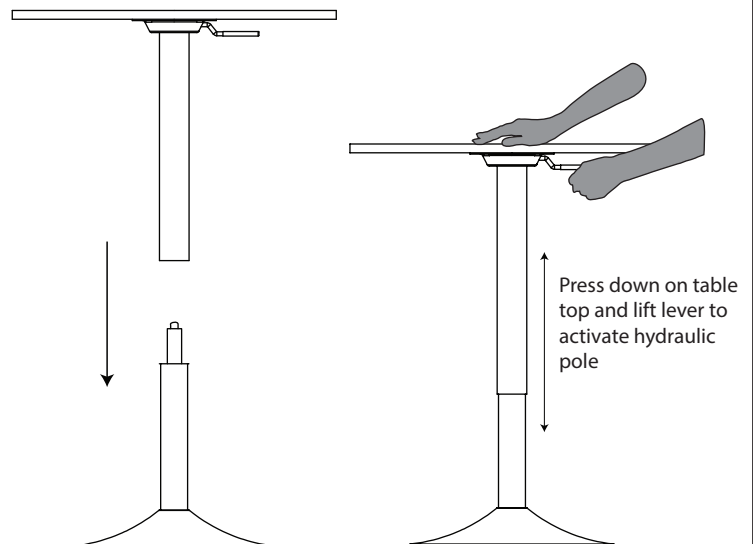

Remove black cap
and throw away

2

4

5

Press down on table
top and lift lever to
activate hydraulic
pole

⚠ WARNING:TABLE

- Read all instructions carefully and completely before assembly and use. Retain for future reference.
- Keep plastic bags and small parts away from children.
- For residential (non-commercial) use only.
- DO NOT stand on product. Use only for intended table purpose.
- Max weight limit 150 lbs.
- Periodically check for loose hardware; retighten as necessary.
- DO NOT use product if any component becomes damaged.
- DO NOT use power tools to assemble OR overtighten hardware.