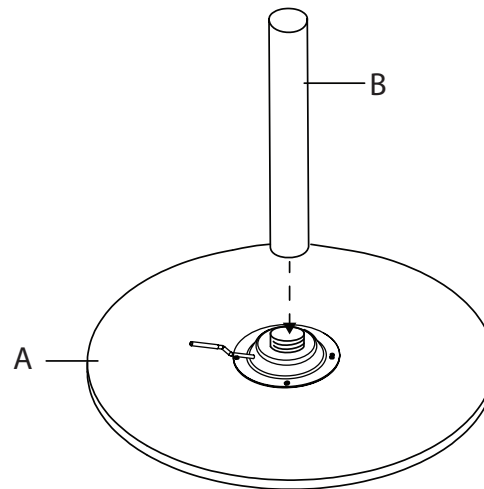

Part # BT-TLELIA27 XX

24-0717

PARTS

A

B

C

D

1

Remove black cap
and throw away

2

4

5

Press down on table
top and lift lever to
activate hydraulic
pole

⚠ WARNING:TABLE

- Read all instructions carefully and completely before assembly and use. Retain for future reference.
- Keep plastic bags and small parts away from children.
- For residential (non-commercial) use only.
- DO NOT stand on product. Use only for intended table purpose.
- Max weight limit 150 lbs.
- Periodically check for loose hardware; retighten as necessary.
- DO NOT use product if any component becomes damaged.
- DO NOT use power tools to assemble OR overtighten hardware.