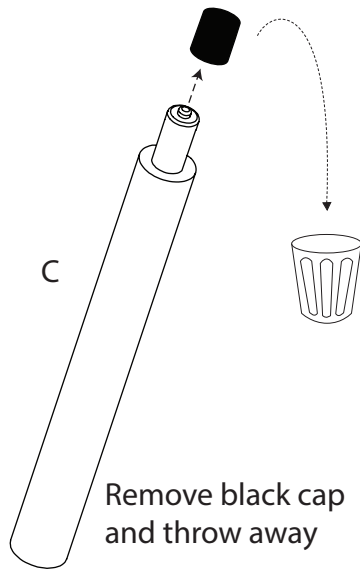

Part # BT-TLELIA27 XX

24-0717

PARTS

A

B

C

D

1

Remove black cap
and throw away

2

4

5

Press down on table
top and lift lever to
activate hydraulic
pole

⚠ WARNING:TABLE

- Read all instructions carefully and completely before assembly and use. Retain for future reference.
- Keep plastic bags and small parts away from children.
- For residential (non-commercial) use only.
- DO NOT stand on product. Use only for intended table purpose.
- Max weight limit 150 lbs.
- Periodically check for loose hardware; retighten as necessary.
- DO NOT use product if any component becomes damaged.
- DO NOT use power tools to assemble OR overtighten hardware.