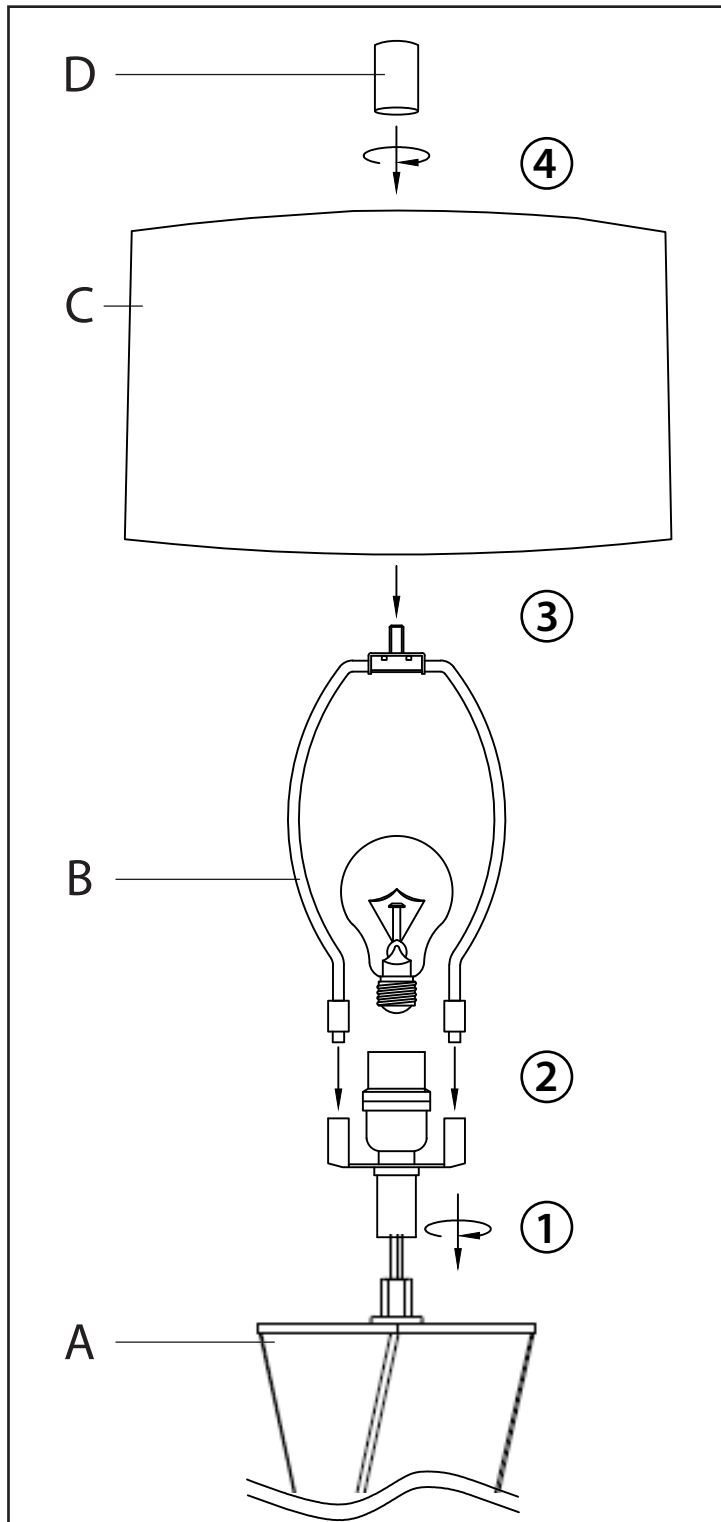

## Curvo Square Table Lamp

Part # LTL-CURVOSQ XX

24-0110

**PARTS**Exact shape  
of all parts  
may vary.

A Body

B Harp

C Shade

D Finial

**⚠ WARNING: LIGHTING**

- Read all instructions carefully and completely before assembly and use. Retain for future reference.
- Keep plastic bags and small parts away from children.
- For residential (non-commercial) use only.
- Warning: Risk of fire; Do not use bulbs with higher wattage than specified on lamp.
- Electrocutation hazard.
- DO NOT use if cord is frayed/damaged.
- Periodically check for loose hardware; retighten as necessary.
- DO NOT use product if any component becomes damaged.
- DO NOT use power tools to assemble OR overtighten hardware.
- DO NOT stand on product. Use only for intended purpose.
- This product is for decorative use only - NOT A TOY.
- DO NOT place any fabrics or other coverings over lamp shade.
- (Floor lamps with shelves only) Max weight limit 25 lbs.