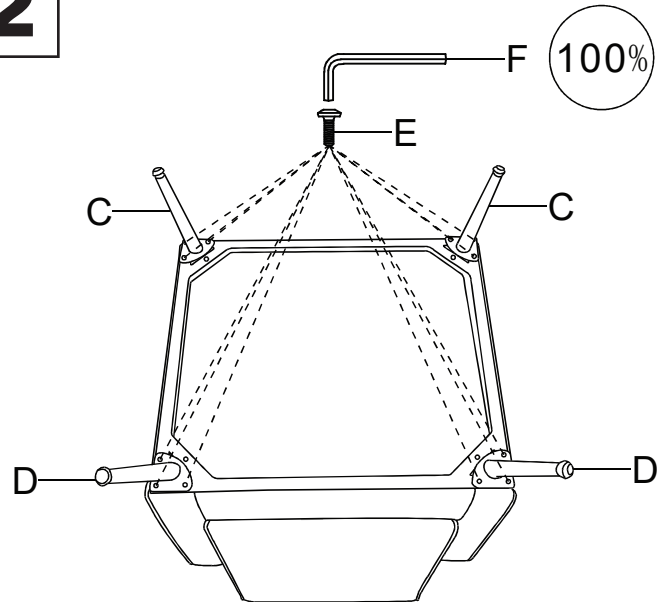

CASPER LOUNGER

Part # CHR-CASPERLNGR XX+XX

24-0304

PARTS

A

B

x2
C

x2
D

x12
M6*16MM
E

F

1

2

3

⚠ WARNING: SEATING

- Read all instructions carefully and completely before assembly and use. Retain for future reference.
- Keep plastic bags and small parts away from children.
- For residential (non-commercial) use only.
- DO NOT stand on product. Use only for intended table purpose.
- Max weight limit 250 lbs.
- Periodically check for loose hardware; retighten as necessary.
- DO NOT use product if any component becomes damaged.
- DO NOT use power tools to assemble OR overtighten hardware.