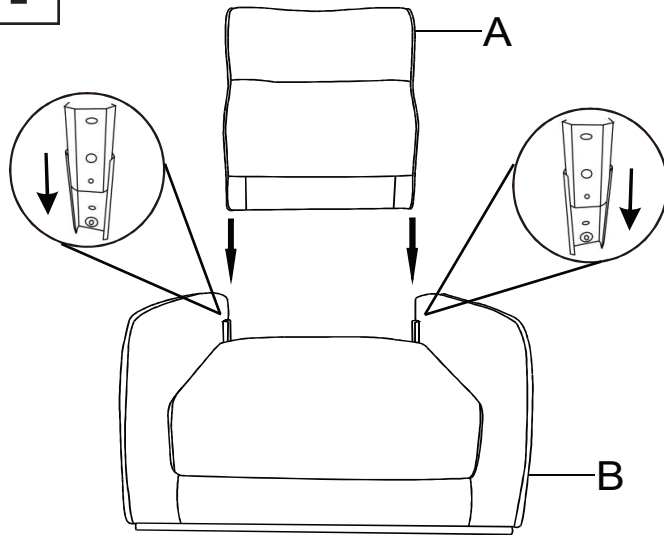

CASPER LOUNGER

Part # CHR-CASPERLNGR XX+XX

24-0304

PARTS

A

B

x2
C

x2
D

x12
M6*16MM
E

F

1

2

3

⚠ WARNING: SEATING

- Read all instructions carefully and completely before assembly and use. Retain for future reference.
- Keep plastic bags and small parts away from children.
- For residential (non-commercial) use only.
- DO NOT stand on product. Use only for intended table purpose.
- Max weight limit 250 lbs.
- Periodically check for loose hardware; retighten as necessary.
- DO NOT use product if any component becomes damaged.
- DO NOT use power tools to assemble OR overtighten hardware.