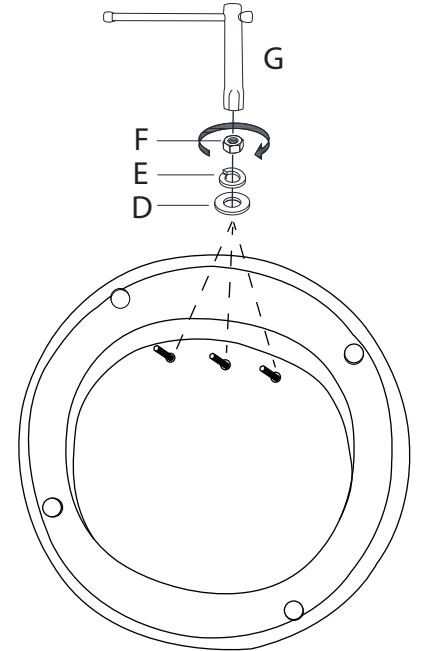

Kimi Accent Chair

Part # CHR-KIMI XX

24-0617

PARTS

(M8x120mm)

x3

C

x3

D

x3

E

(M8)

x3

F

1

2

3

⚠ WARNING: SEATING

- Read all instructions carefully and completely before assembly and use. Retain for future reference.
- Keep plastic bags and small parts away from children.
- For residential (non-commercial) use only.
- DO NOT stand on product. Use only for intended table purpose.
- Max weight limit 250 lbs.
- Periodically check for loose hardware; retighten as necessary.
- DO NOT use product if any component becomes damaged.
- DO NOT use power tools to assemble OR overtighten hardware.