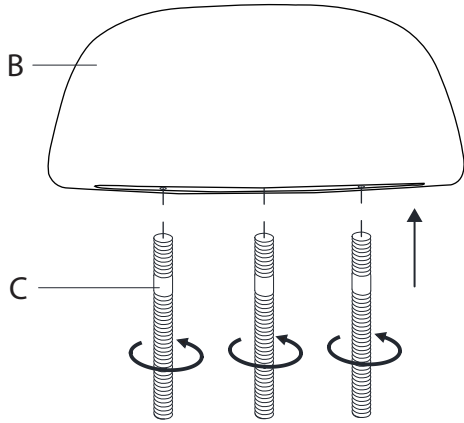

Kimi Accent Chair

Part # CHR-KIMI XX

24-0617

PARTS

(M8x120mm)

x3

C

x3

D

x3

E

(M8)

x3

F

1