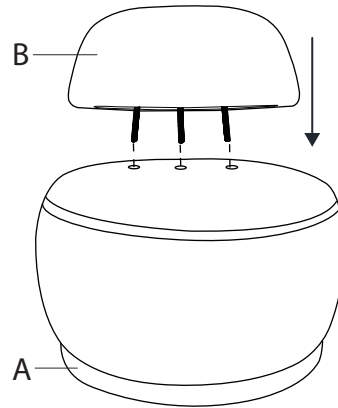

Kimi Accent Chair

Part # CHR-KIMI XX

24-0617

PARTS

(M8x120mm)

x3

C

x3

D

x3

E

(M8)

x3

F

1

2

3

⚠ WARNING: SEATING

- Read all instructions carefully and completely before assembly and use. Retain for future reference.
- Keep plastic bags and small parts away from children.
- For residential (non-commercial) use only.
- DO NOT stand on product. Use only for intended table purpose.
- Max weight limit 250 lbs.
- Periodically check for loose hardware; retighten as necessary.
- DO NOT use product if any component becomes damaged.
- DO NOT use power tools to assemble OR overtighten hardware.