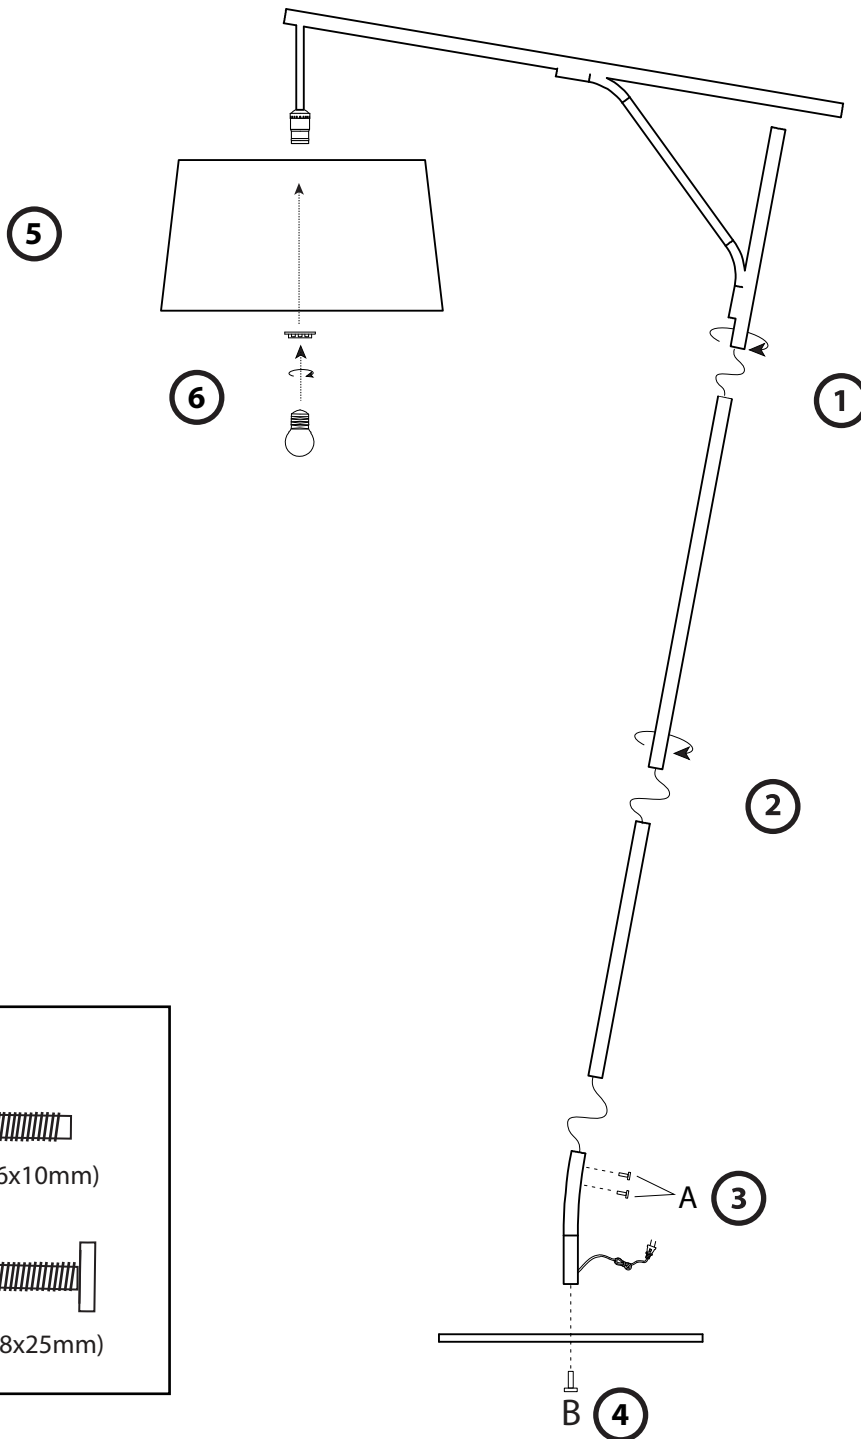

Daniella-Salon Floor Lamp

Part # LF70-DNLA-SALON2 XX

24-0624

PARTS	
A	 (M6x10mm)
B	 (M8x25mm)

CAUTION

For indoor use only. Keep out of reach of children and animals. Place on flat surface and away from flammable materials. Never operate this appliance if it has a damaged cord, plug or cable. Keep cord away from heated and/or damp areas. Use 100 WATT max. (or LED equivalent), Type A E26 Bulb only.

Do not over tighten.
 Do not use power tools to assemble.