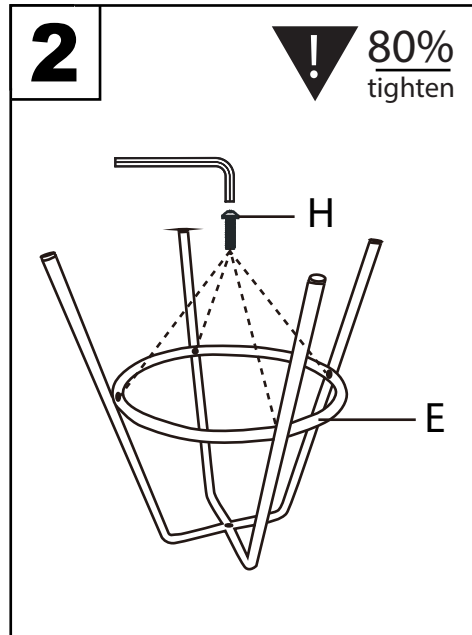

23"/27" Claire Frame

Part #L23/27"-CLAIRE XX

23-0214

⚠ WARNING:

- Read all instructions carefully and completely before assembly and use. Retain for future reference.
- Keep plastic bags and small parts away from children.
- For residential (non-commercial) use only.
- DO NOT stand on product. Use only for intended table purpose.
- Max weight limit 250 lbs.
- Periodically check for loose hardware; retighten as necessary.
- DO NOT use product if any component becomes damaged.
- DO NOT use power tools to assemble OR overtighten hardware.