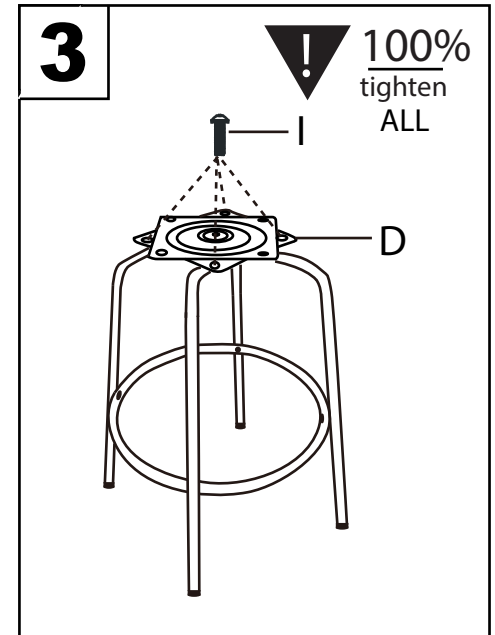

23"/27" Claire Frame

Part #L23/27"-CLAIRE XX

23-0214

⚠ WARNING:

- Read all instructions carefully and completely before assembly and use. Retain for future reference.
- Keep plastic bags and small parts away from children.
- For residential (non-commercial) use only.
- DO NOT stand on product. Use only for intended table purpose.
- Max weight limit 250 lbs.
- Periodically check for loose hardware; retighten as necessary.
- DO NOT use product if any component becomes damaged.
- DO NOT use power tools to assemble OR overtighten hardware.