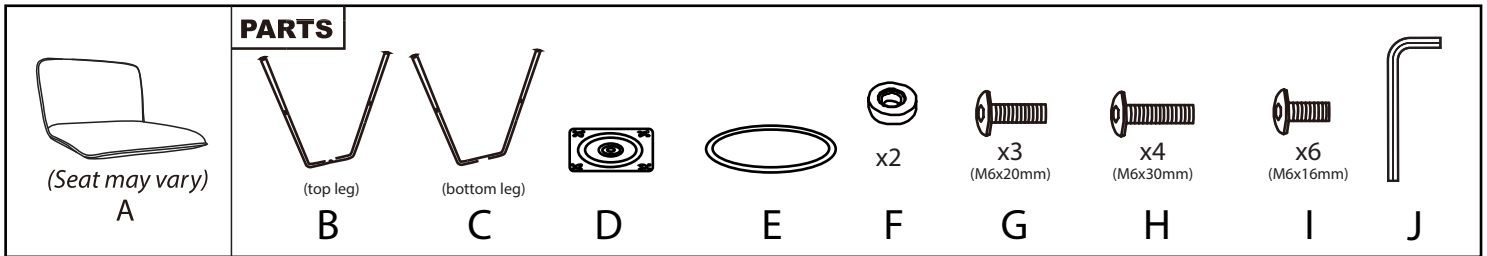

23"/27" Claire Frame

Part #L23/27"-CLAIRE XX

23-0214

⚠ WARNING:

- Read all instructions carefully and completely before assembly and use. Retain for future reference.
- Keep plastic bags and small parts away from children.
- For residential (non-commercial) use only.
- DO NOT stand on product. Use only for intended table purpose.
- Max weight limit 250 lbs.
- Periodically check for loose hardware; retighten as necessary.
- DO NOT use product if any component becomes damaged.
- DO NOT use power tools to assemble OR overtighten hardware.