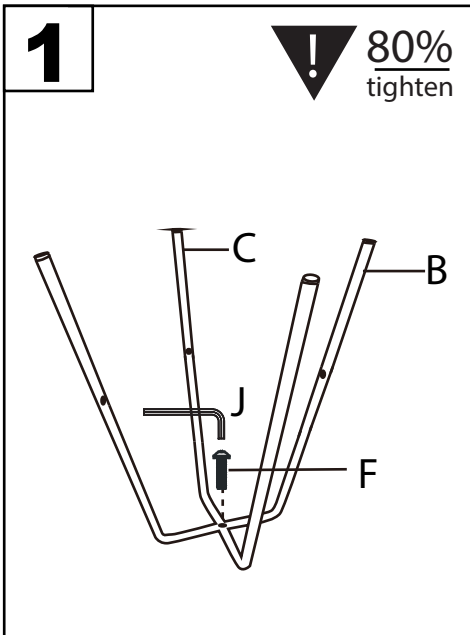

23"/27" Claire Frame

Part #L23/27"-CLAIRE XX

23-0214

⚠ WARNING:

- Read all instructions carefully and completely before assembly and use. Retain for future reference.
- Keep plastic bags and small parts away from children.
- For residential (non-commercial) use only.
- DO NOT stand on product. Use only for intended table purpose.
- Max weight limit 250 lbs.
- Periodically check for loose hardware; retighten as necessary.
- DO NOT use product if any component becomes damaged.
- DO NOT use power tools to assemble OR overtighten hardware.