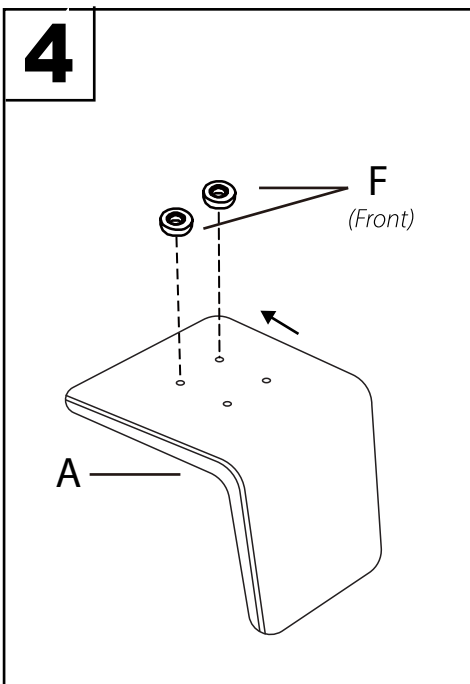

23"/27" Claire Frame

Part #L23/27"-CLAIRE XX

23-0214

⚠ WARNING:

- Read all instructions carefully and completely before assembly and use. Retain for future reference.
- Keep plastic bags and small parts away from children.
- For residential (non-commercial) use only.
- DO NOT stand on product. Use only for intended table purpose.
- Max weight limit 250 lbs.
- Periodically check for loose hardware; retighten as necessary.
- DO NOT use product if any component becomes damaged.
- DO NOT use power tools to assemble OR overtighten hardware.