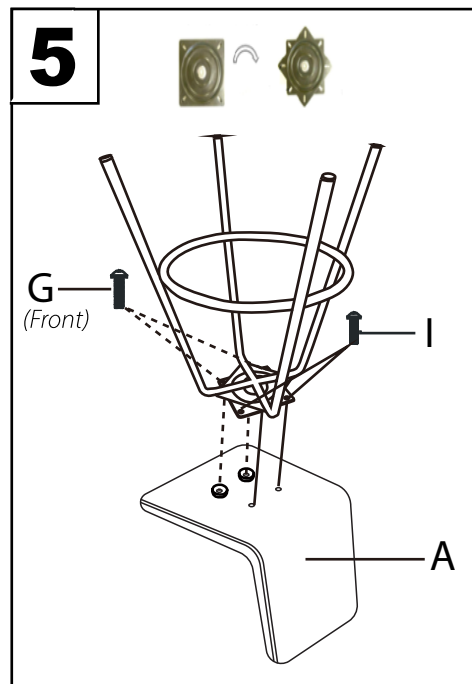

23"/27" Claire Frame

Part #L23/27"-CLAIRE XX

23-0214

⚠ WARNING:

- Read all instructions carefully and completely before assembly and use. Retain for future reference.
- Keep plastic bags and small parts away from children.
- For residential (non-commercial) use only.
- DO NOT stand on product. Use only for intended table purpose.
- Max weight limit 250 lbs.
- Periodically check for loose hardware; retighten as necessary.
- DO NOT use product if any component becomes damaged.
- DO NOT use power tools to assemble OR overtighten hardware.