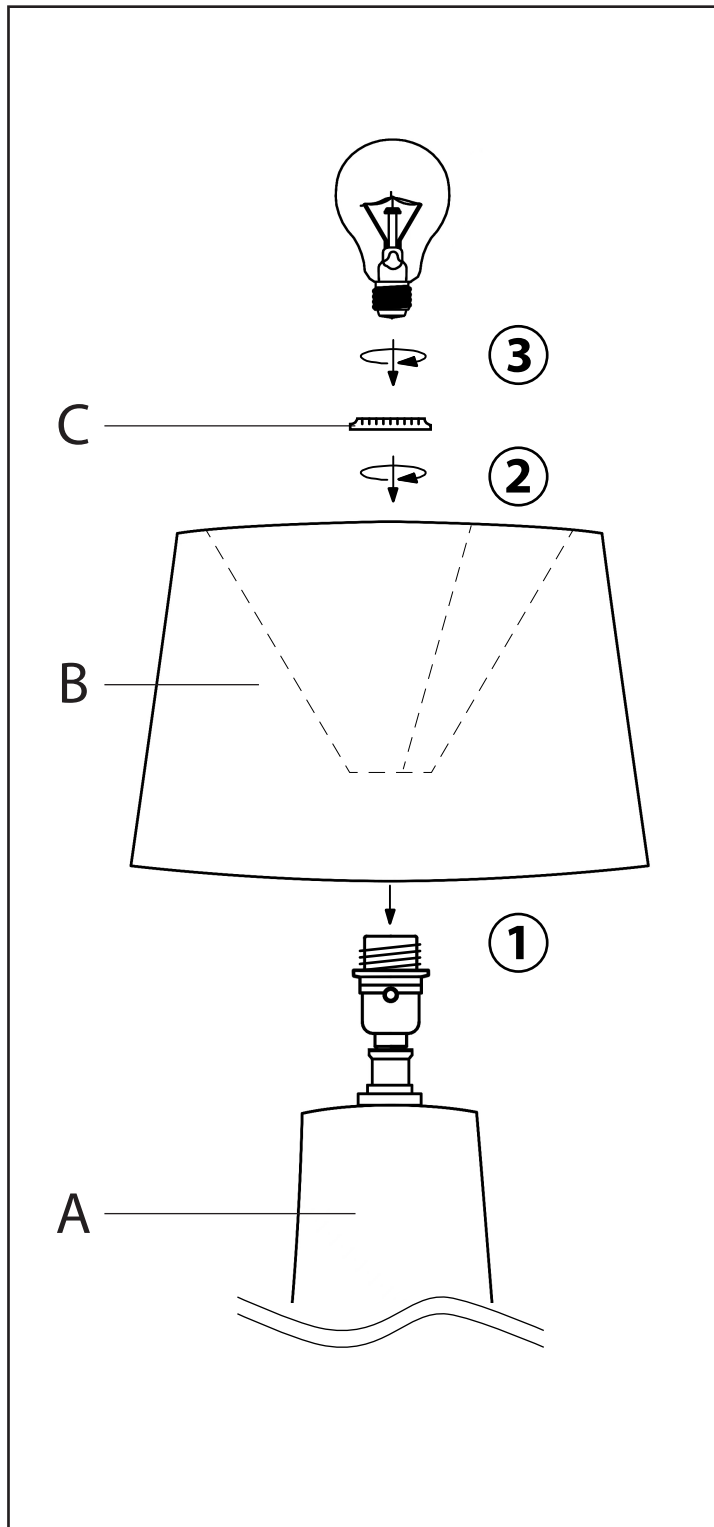

Table Lamp with UNO Shade

Part # N/A

23-0424

PARTS

Exact shape
of all parts
may vary.

A Body

B Shade

C Collar

**⚠ WARNING: LIGHTING**

- Read all instructions carefully and completely before assembly and use. Retain for future reference.
- Keep plastic bags and small parts away from children.
- For residential (non-commercial) use only.
- Warning: Risk of fire; Do not use bulbs with higher wattage than specified on lamp.
- Electrocutation hazard.
- DO NOT use if cord is frayed/damaged.
- Periodically check for loose hardware; retighten as necessary.
- DO NOT use product if any component becomes damaged.
- DO NOT use power tools to assemble OR overtighten hardware.
- DO NOT stand on product. Use only for intended purpose.
- This product is for decorative use only - NOT A TOY.
- DO NOT place any fabrics or other coverings over lamp shade.
- (Floor lamps with shelves only) Max weight limit 25 lbs.