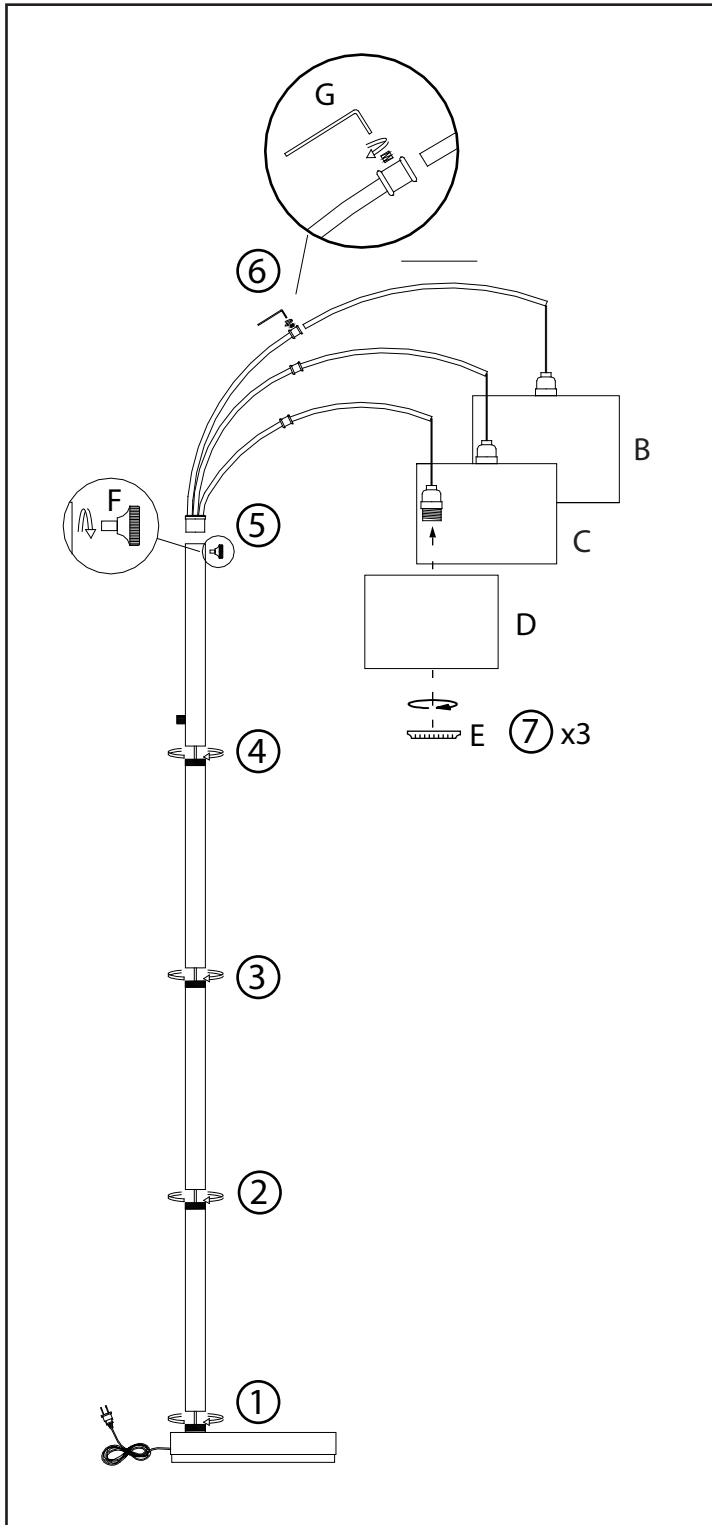

Part #GFS84-WILLOWTRIO XX

24-0806

## PARTS

Exact shape  
of all parts  
may vary.

## ⚠ WARNING: LIGHTING

- Read all instructions carefully and completely before assembly and use. Retain for future reference.
- Keep plastic bags and small parts away from children.
- For residential (non-commercial) use only.
- Warning: Risk of fire; Do not use bulbs with higher wattage than specified on lamp.
- Electrocutation hazard.
- DO NOT use if cord is frayed/damaged.
- Periodically check for loose hardware; retighten as necessary.
- DO NOT use product if any component becomes damaged.
- DO NOT use power tools to assemble OR overtighten hardware.
- DO NOT stand on product. Use only for intended purpose.
- This product is for decorative use only - NOT A TOY.
- DO NOT place any fabrics or other coverings over lamp shade.
- (Floor lamps with shelves only) Max weight limit 25 lbs.