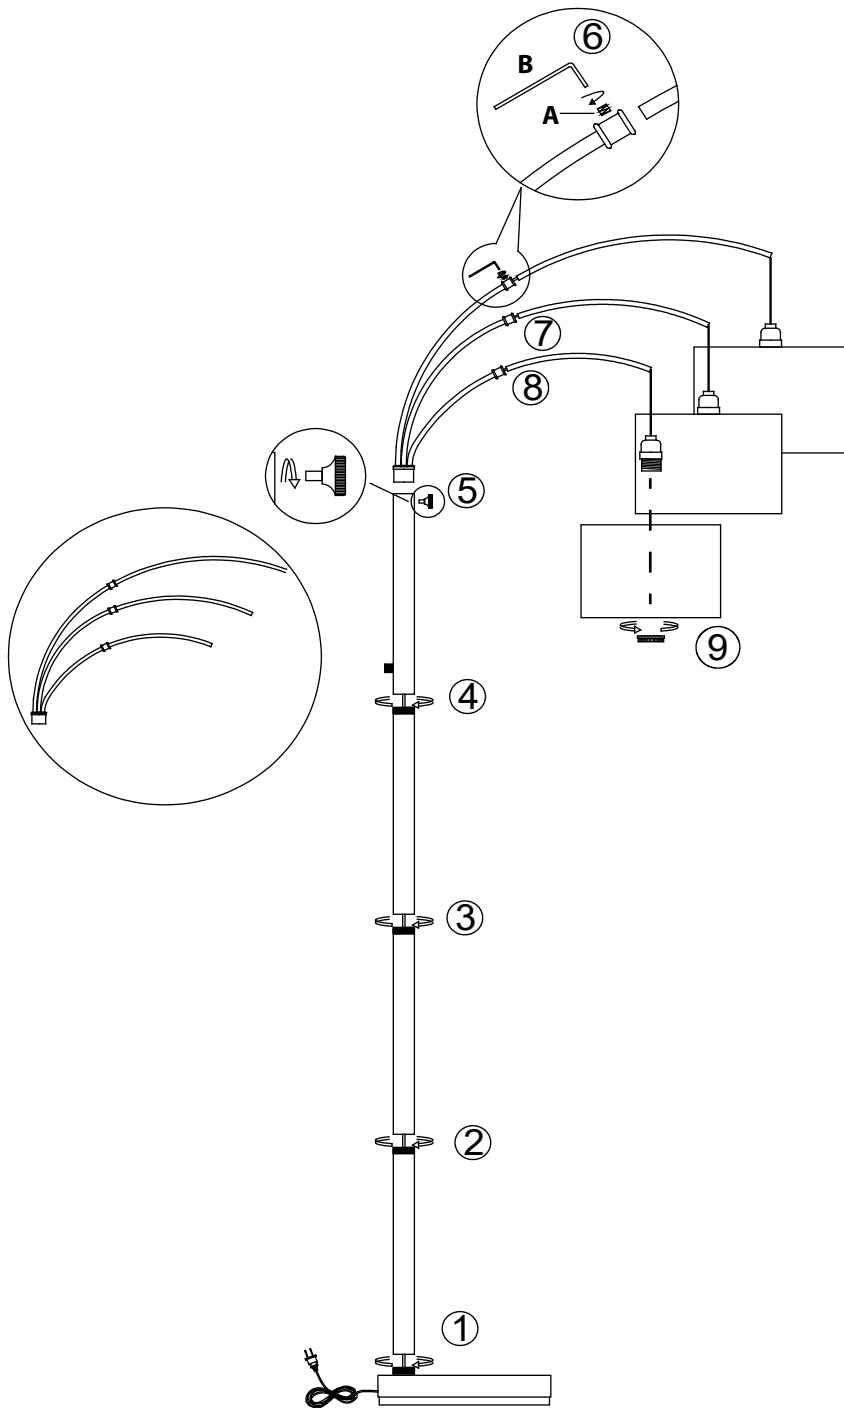

Willow Trio Floor Lamp

PART # GFS84-WILLOWTRIO XXX

25-0211

PARTS	
	
(M4x 4mm)	
x3	x1
A	B

⚠ WARNING:

- Read all instructions carefully and completely before assembly and use. Retain for future reference.
- Keep plastic bags and small parts away from children.
- For residential (non-commercial) use only.
- Warning: Risk of fire; Use 60W bulb (top) and 25W bulb (bottom) max.
- Electrocutation hazard.
- DO NOT use if cord is frayed/damaged.
- Periodically check for loose hardware; retighten as necessary.
- DO NOT use product if any component becomes damaged.
- DO NOT use power tools to assemble OR overtighten hardware.
- DO NOT stand on product. Use only for intended purpose.
- Max weight limit 25 lbs.