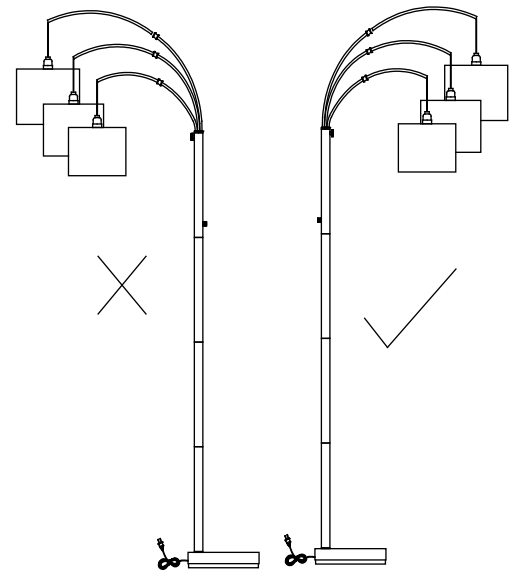

Willow Trio Floor Lamp

PART # GFS84-WILLOWTRIO XXX

25-0211

PARTS	
	
(M4x 4mm)	
x3	x1
A	B

⚠ WARNING:

- Read all instructions carefully and completely before assembly and use. Retain for future reference.
- Keep plastic bags and small parts away from children.
- For residential (non-commercial) use only.
- Warning: Risk of fire; Use 60W bulb (top) and 25W bulb (bottom) max.
- Electrocutation hazard.
- DO NOT use if cord is frayed/damaged.
- Periodically check for loose hardware; retighten as necessary.
- DO NOT use product if any component becomes damaged.
- DO NOT use power tools to assemble OR overtighten hardware.
- DO NOT stand on product. Use only for intended purpose.
- Max weight limit 25 lbs.