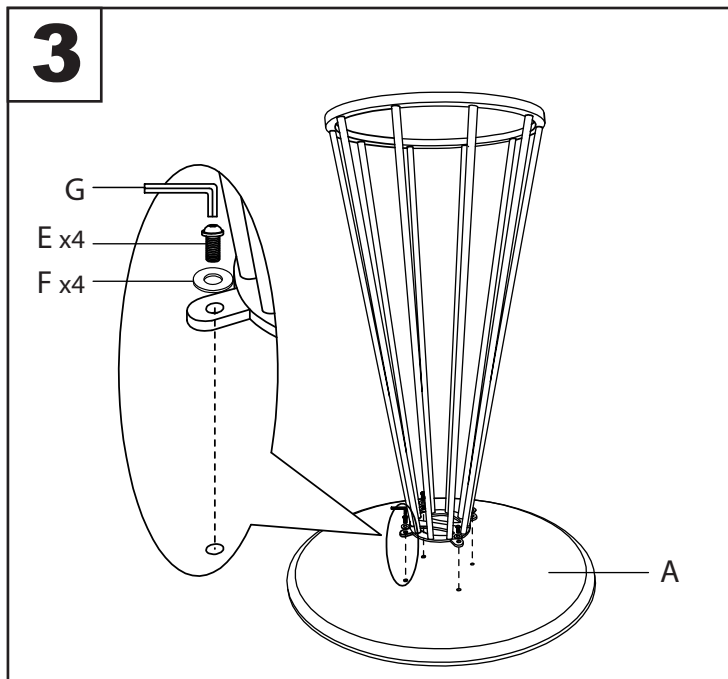

Canary Cosmo Counter Table

Part # T36-CNRY-CNRYCSMO2 XX XX

24-1003

⚠ WARNING: TABLE

- Read all instructions carefully and completely before assembly and use. Retain for future reference.
- Keep plastic bags and small parts away from children.
- For residential (non-commercial) use only.
- DO NOT stand on product. Use only for intended table purpose.
- Max weight limit 150 lbs.
- Periodically check for loose hardware; retighten as necessary.
- DO NOT use product if any component becomes damaged.
- DO NOT use power tools to assemble OR overtighten hardware.