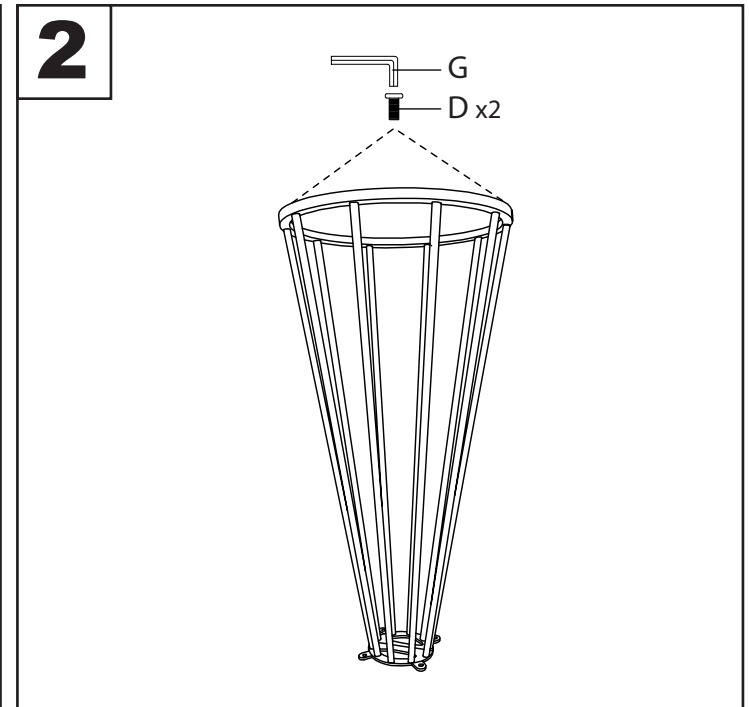

Canary Cosmo Counter Table

Part # T36-CNRY-CNRYCSMO2 XX XX

24-1003

⚠ WARNING: TABLE

- Read all instructions carefully and completely before assembly and use. Retain for future reference.
- Keep plastic bags and small parts away from children.
- For residential (non-commercial) use only.
- DO NOT stand on product. Use only for intended table purpose.
- Max weight limit 150 lbs.
- Periodically check for loose hardware; retighten as necessary.
- DO NOT use product if any component becomes damaged.
- DO NOT use power tools to assemble OR overtighten hardware.