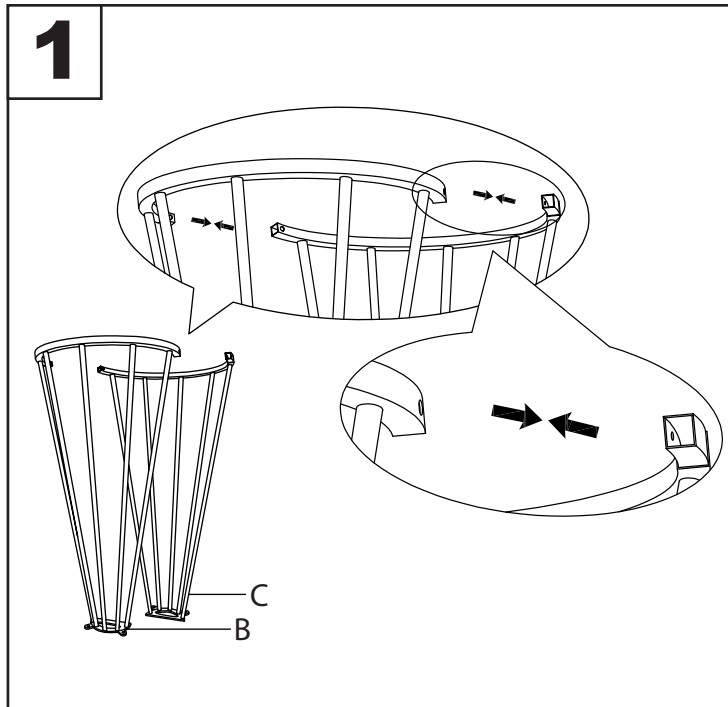

Canary Cosmo Counter Table

Part # T36-CNRY-CNRYCSMO2 XX XX

24-1003

⚠ WARNING: TABLE

- Read all instructions carefully and completely before assembly and use. Retain for future reference.
- Keep plastic bags and small parts away from children.
- For residential (non-commercial) use only.
- DO NOT stand on product. Use only for intended table purpose.
- Max weight limit 150 lbs.
- Periodically check for loose hardware; retighten as necessary.
- DO NOT use product if any component becomes damaged.
- DO NOT use power tools to assemble OR overtighten hardware.