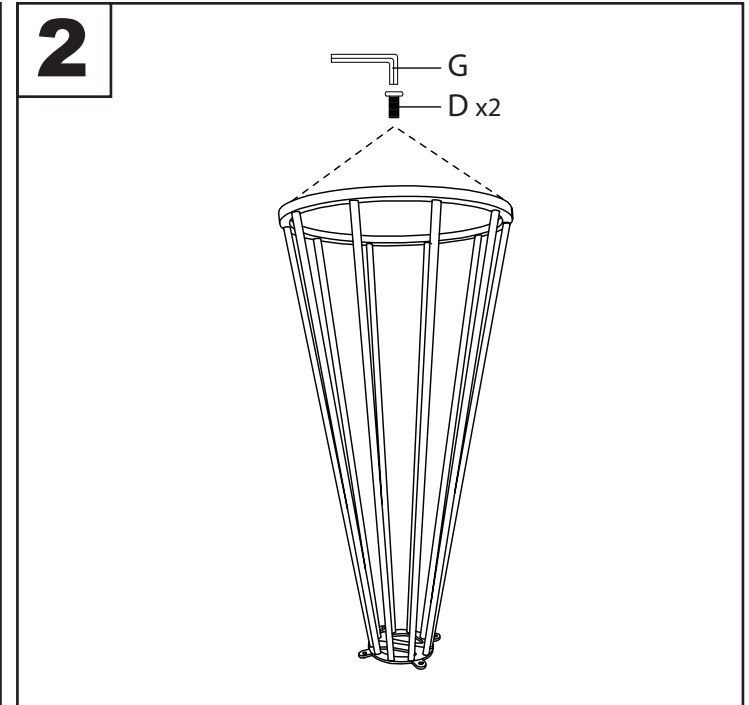

Canary Cosmo Bar Table

Part # T42-CNRY-CNRYCSMO2 XX XX

24-1003

⚠ WARNING: TABLE

- Read all instructions carefully and completely before assembly and use. Retain for future reference.
- Keep plastic bags and small parts away from children.
- For residential (non-commercial) use only.
- DO NOT stand on product. Use only for intended table purpose.
- Max weight limit 150 lbs.
- Periodically check for loose hardware; retighten as necessary.
- DO NOT use product if any component becomes damaged.
- DO NOT use power tools to assemble OR overtighten hardware.