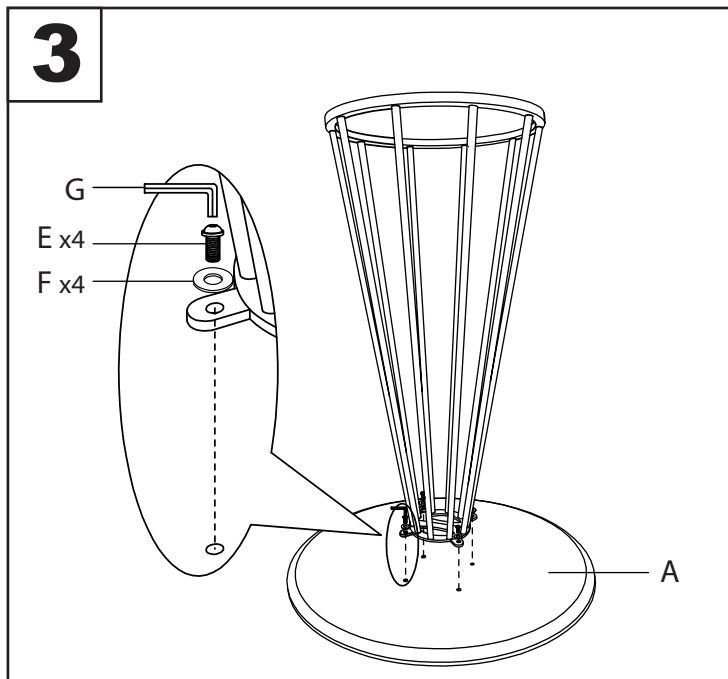

Canary Cosmo Bar Table

Part # T42-CNRY-CNRYCSMO2 XX XX

24-1003

⚠ WARNING: TABLE

- Read all instructions carefully and completely before assembly and use. Retain for future reference.
- Keep plastic bags and small parts away from children.
- For residential (non-commercial) use only.
- DO NOT stand on product. Use only for intended table purpose.
- Max weight limit 150 lbs.
- Periodically check for loose hardware; retighten as necessary.
- DO NOT use product if any component becomes damaged.
- DO NOT use power tools to assemble OR overtighten hardware.