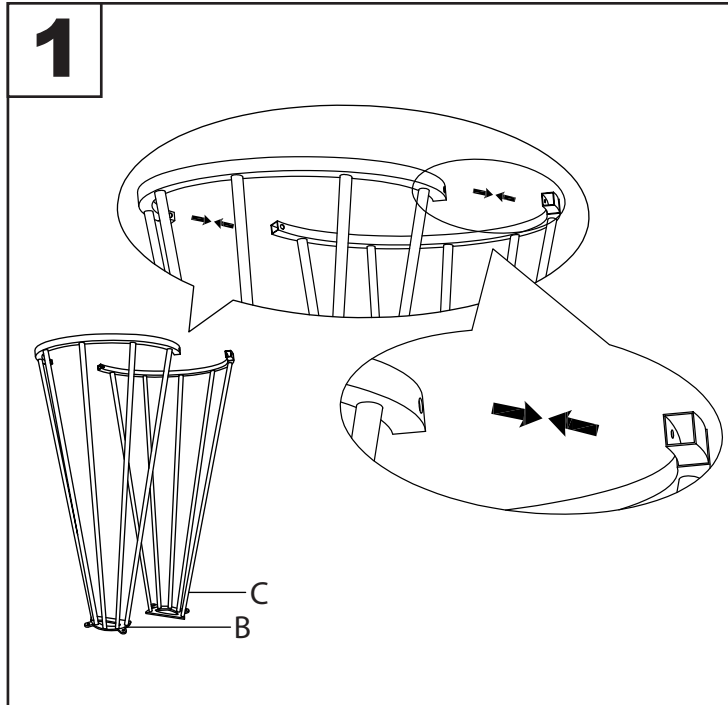

Canary Cosmo Bar Table

Part # T42-CNRY-CNRYCSMO2 XX XX

24-1003

⚠ WARNING: TABLE

- Read all instructions carefully and completely before assembly and use. Retain for future reference.
- Keep plastic bags and small parts away from children.
- For residential (non-commercial) use only.
- DO NOT stand on product. Use only for intended table purpose.
- Max weight limit 150 lbs.
- Periodically check for loose hardware; retighten as necessary.
- DO NOT use product if any component becomes damaged.
- DO NOT use power tools to assemble OR overtighten hardware.