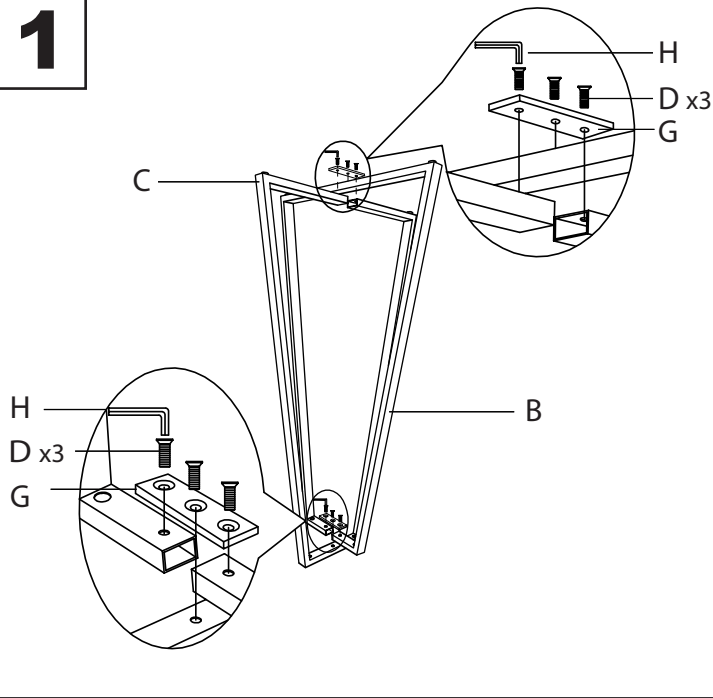

# Cosmo Counter Table

Part # T36-COSMO XX+XX

20-0916

**PARTS**

A

B

C

x6  
(M6x14mm)  
D

x4  
(M6x25mm)  
E

x4  
F

x2  
G

H

**1**

**2**

**3**

Do not over tighten.  
 Do not use power tools to assemble.