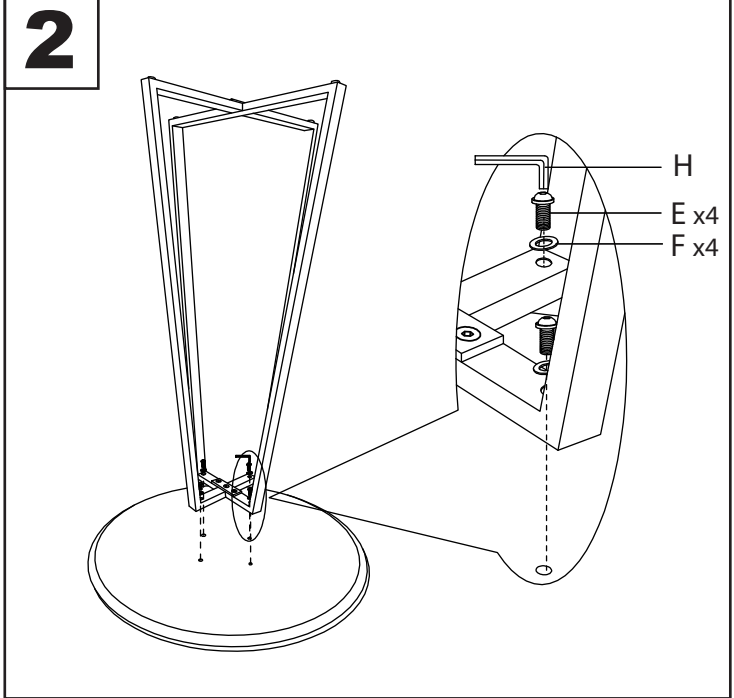

# Cosmo Counter Table

Part # T36-COSMO XX+XX

20-0916

**PARTS**

A

B

C

x6  
(M6x14mm)  
D

x4  
(M6x25mm)  
E

x4  
F

x2  
G

H

**1**

**2**

**3**

Do not over tighten.  
 Do not use power tools to assemble.