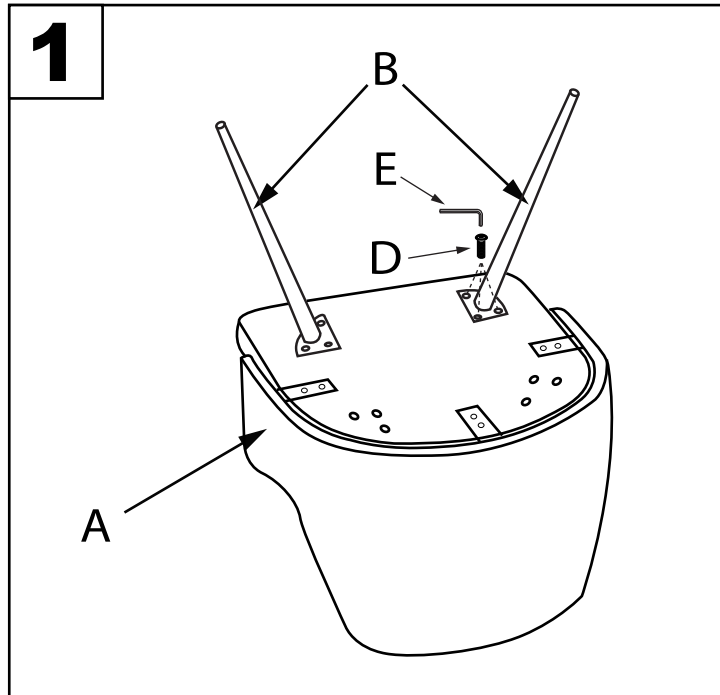

# Tapered Metal Dining Chair Legs

Part # L17-43M-TPR XX

21-1227

**⚠ WARNING:**

- Read all instructions carefully and completely before assembly and use. Retain for future reference.
- Keep plastic bags and small parts away from children.
- For residential (non-commercial) use only.
- DO NOT stand on product. Use only for intended table purpose.
- Max weight limit 250 lbs.
- Periodically check for loose hardware; retighten as necessary.
- DO NOT use product if any component becomes damaged.
- DO NOT use power tools to assemble OR overtighten hardware.