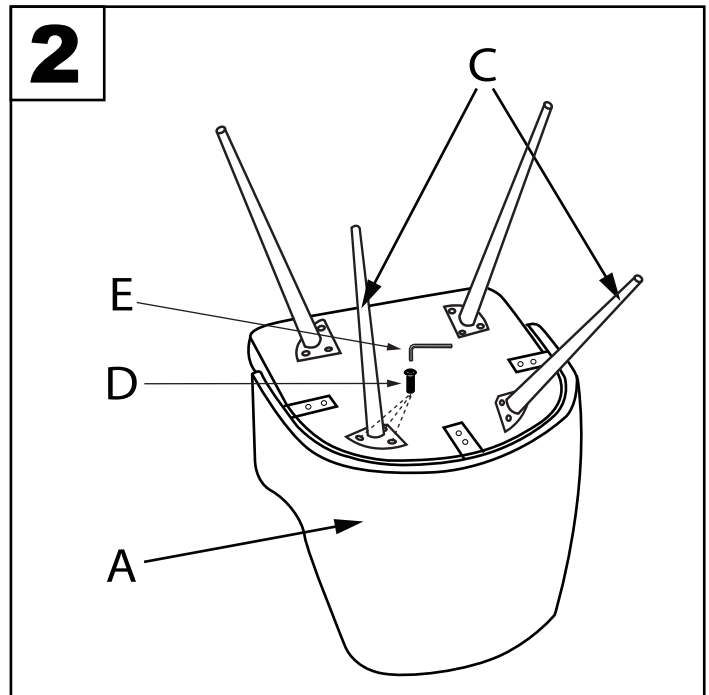

# Tapered Metal Dining Chair Legs

Part # L17-43M-TPR XX

21-1227

**⚠ WARNING:**

- Read all instructions carefully and completely before assembly and use. Retain for future reference.
- Keep plastic bags and small parts away from children.
- For residential (non-commercial) use only.
- DO NOT stand on product. Use only for intended table purpose.
- Max weight limit 250 lbs.
- Periodically check for loose hardware; retighten as necessary.
- DO NOT use product if any component becomes damaged.
- DO NOT use power tools to assemble OR overtighten hardware.