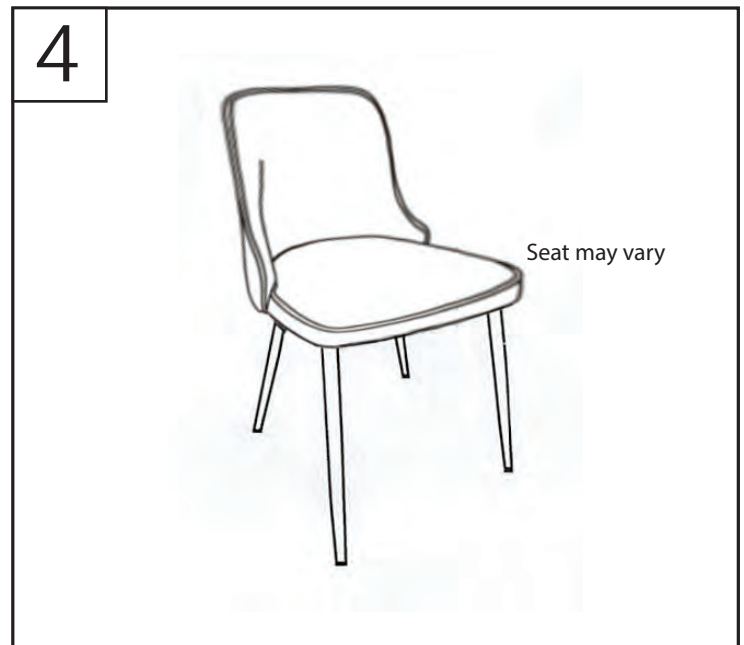

Part # L16-94FHC XX+XX

21-1222

 <p>Seat may vary</p> <p>A</p>	<p>PARTS</p>  <p>B</p>	 <p>x4</p> <p>C</p>	 <p>M6 x 20MM x4+1</p> <p>D</p>	 <p>M6 x 16MM x4+1</p> <p>E</p>	 <p>F</p>
---	--	--	--	--	--

⚠ WARNING: SEATING: CHAIR, COUNTER/BAR, OFFICE