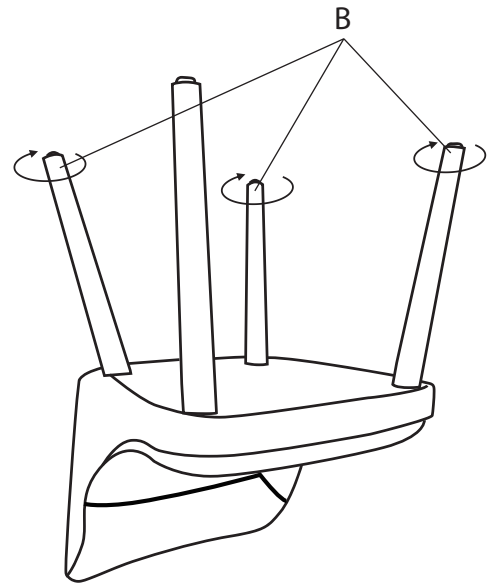

Part # CH-RINA XXXX

24-0520

PARTS

A

x4

B

1**2****3****⚠ WARNING: SEATING**

- Read all instructions carefully and completely before assembly and use. Retain for future reference.
- Keep plastic bags and small parts away from children.
- For residential (non-commercial) use only.
- DO NOT stand on product. Use only for intended table purpose.
- Max weight limit 250 lbs.
- Periodically check for loose hardware; retighten as necessary.
- DO NOT use product if any component becomes damaged.
- DO NOT use power tools to assemble OR overtighten hardware.