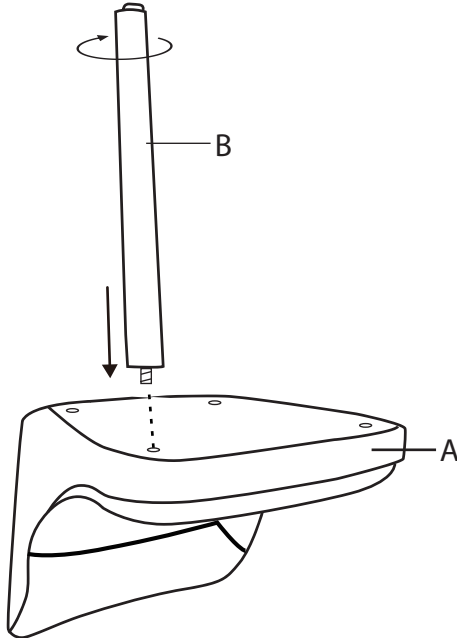

Part # CH-RINA XXXX

24-0520

PARTS

A

x4

B

1**2****3****⚠ WARNING: SEATING**

- Read all instructions carefully and completely before assembly and use. Retain for future reference.
- Keep plastic bags and small parts away from children.
- For residential (non-commercial) use only.
- DO NOT stand on product. Use only for intended table purpose.
- Max weight limit 250 lbs.
- Periodically check for loose hardware; retighten as necessary.
- DO NOT use product if any component becomes damaged.
- DO NOT use power tools to assemble OR overtighten hardware.