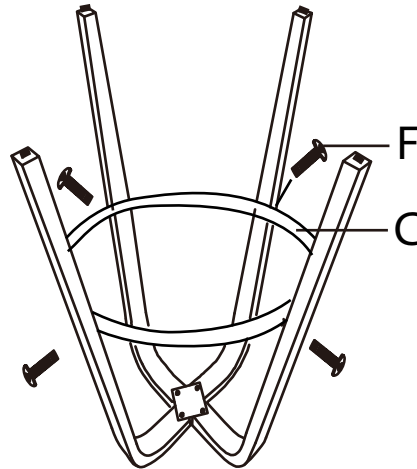

Preston Bar Stool

Part # B30-PRESTON-XX+XX

25-0304

PARTS

x4

M6*22MM
4PCS+1EXT

M6*20MM
10PCS+1EXT

M6*16MM
2PCS+1EXT

G

H

I

J

K

1

2

3

a)

b)

Step 1 & 2

4

FRONT
↑

5

6