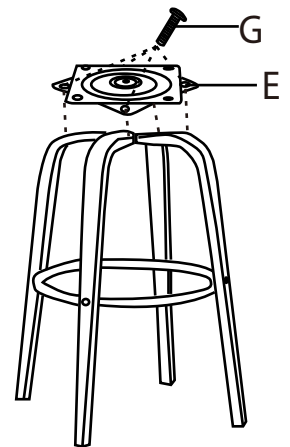

Preston Bar Stool

Part # B30-PRESTON-XX+XX

25-0304

PARTS

x4

M6*22MM
4PCS+1EXT

M6*20MM
10PCS+1EXT

M6*16MM
2PCS+1EXT

x2

x4

A

B

C

D

E

F

G

H

I

J

K

1

2

3

a)

b)

Step 1 & 2

4

FRONT
↑

5

6