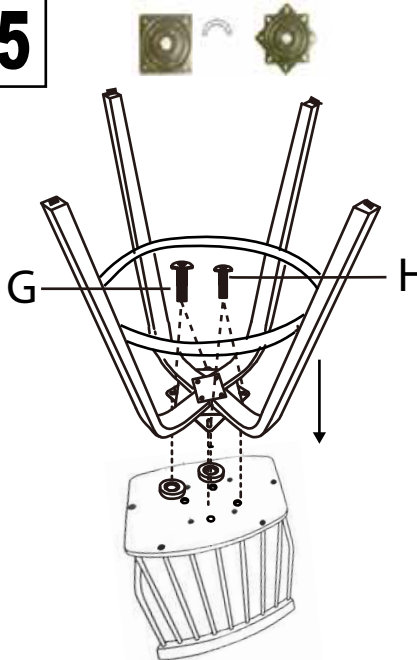

Preston Bar Stool

Part # B30-PRESTON-XX+XX

25-0304

PARTS

x4

M6*22MM
4PCS+1EXT

M6*20MM
10PCS+1EXT

M6*16MM
2PCS+1EXT

a)

b)

Step 1 & 2

4

FRONT
↑

5

6