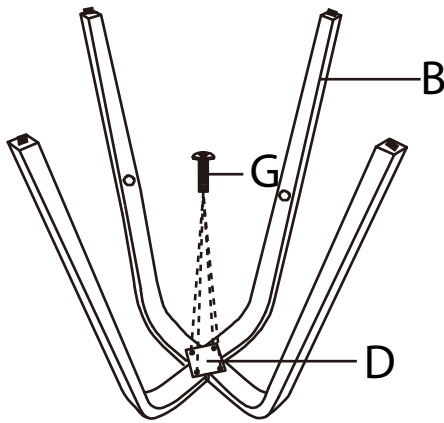

Preston Bar Stool

Part # B30-PRESTON-XX+XX

25-0304

PARTS

x4

M6*22MM
4PCS+1EXT

M6*20MM
10PCS+1EXT

M6*16MM
2PCS+1EXT

G

H

I

J

K

1

2

3

a)

b)

Step 1 & 2

4

FRONT
↑

5

6