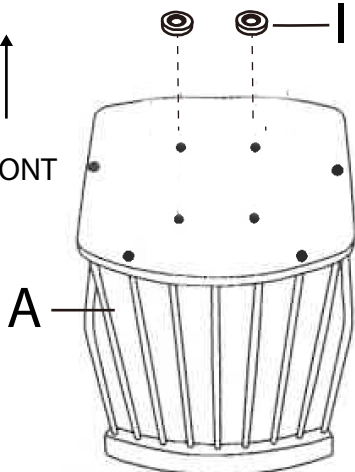

Preston Bar Stool

Part # B30-PRESTON-XX+XX

25-0304

PARTS

x4

M6*22MM
4PCS+1EXT

M6*20MM
10PCS+1EXT

M6*16MM
2PCS+1EXT

a)

b)

Step 1 & 2

4

FRONT
↑

5

6