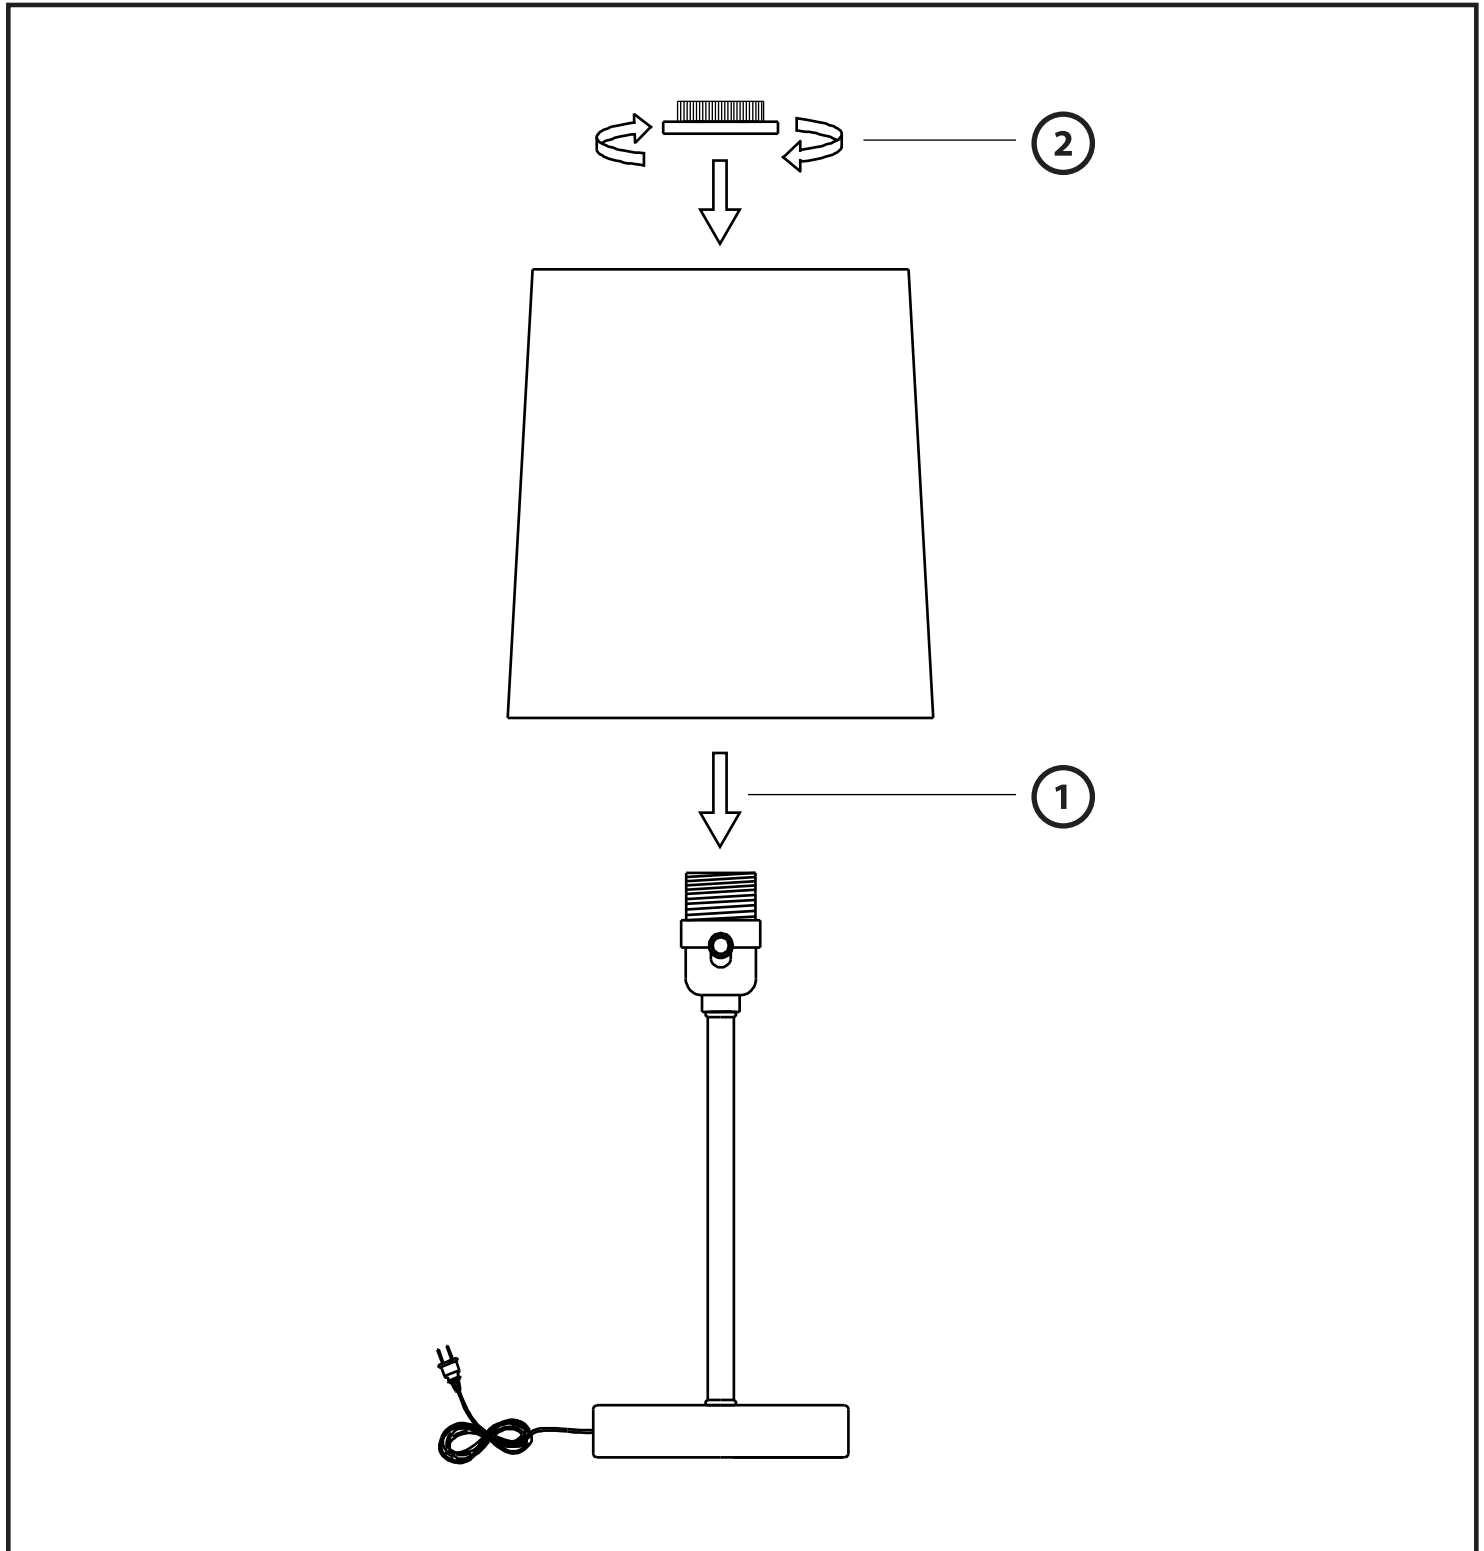

Part # GTS16-COOPER-XXX2

24-1224

**⚠ WARNING:**

- Read all instructions carefully and completely before assembly and use. Retain for future reference.
- Keep plastic bags and small parts away from children.
- For residential (non-commercial) use only.
- Warning: Risk of fire; Use 60-watt bulb max.
- Electrocutation hazard.
- DO NOT use if cord is frayed/damaged.
- Periodically check for loose hardware; retighten as necessary.
- DO NOT use product if any component becomes damaged.
- DO NOT use power tools to assemble OR overtighten hardware.
- DO NOT stand on product. Use only for intended purpose.
- Max weight limit 25 lbs.