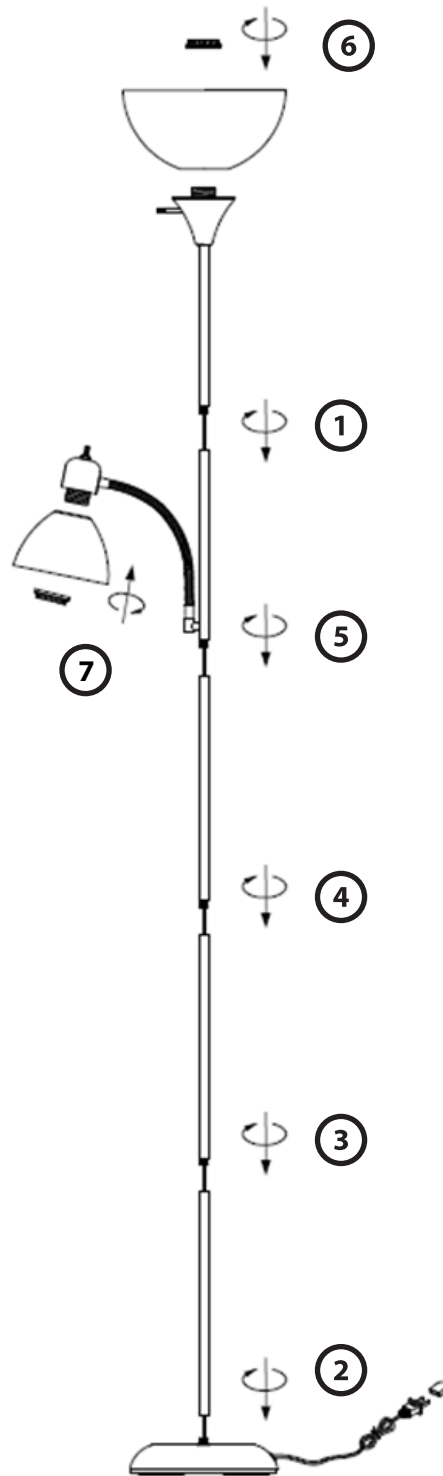

# Dual Pix Floor Lamp

Part # GFS72-DUPIX-XXX

24-1224

## ⚠ WARNING:

- Read all instructions carefully and completely before assembly and use. Retain for future reference.
- Keep plastic bags and small parts away from children.
- For residential (non-commercial) use only.
- Warning: Risk of fire; Use 60W bulb (top) and 25W bulb (bottom) max.
- Electrocutation hazard.
- DO NOT use if cord is frayed/damaged.
- Periodically check for loose hardware; retighten as necessary.
- DO NOT use product if any component becomes damaged.
- DO NOT use power tools to assemble OR overtighten hardware.
- DO NOT stand on product. Use only for intended purpose.
- Max weight limit 25 lbs.