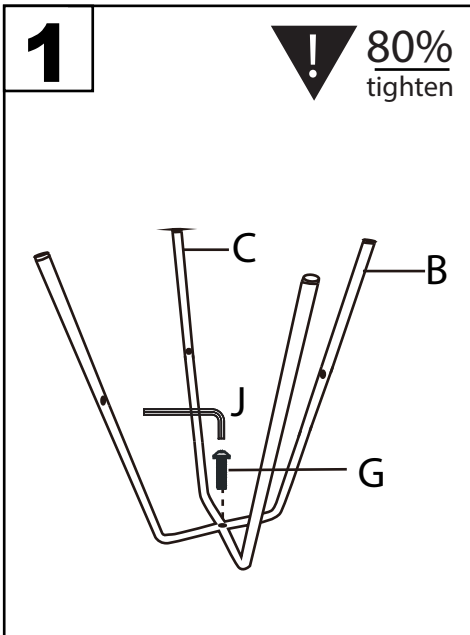

23"/27" Claire Frame

Part #L23/27"-CLAIRE XX

23-0214

⚠ WARNING:

- Read all instructions carefully and completely before assembly and use. Retain for future reference.
- Keep plastic bags and small parts away from children.
- For residential (non-commercial) use only.
- DO NOT stand on product. Use only for intended table purpose.
- Max weight limit 250 lbs.
- Periodically check for loose hardware; retighten as necessary.
- DO NOT use product if any component becomes damaged.
- DO NOT use power tools to assemble OR overtighten hardware.