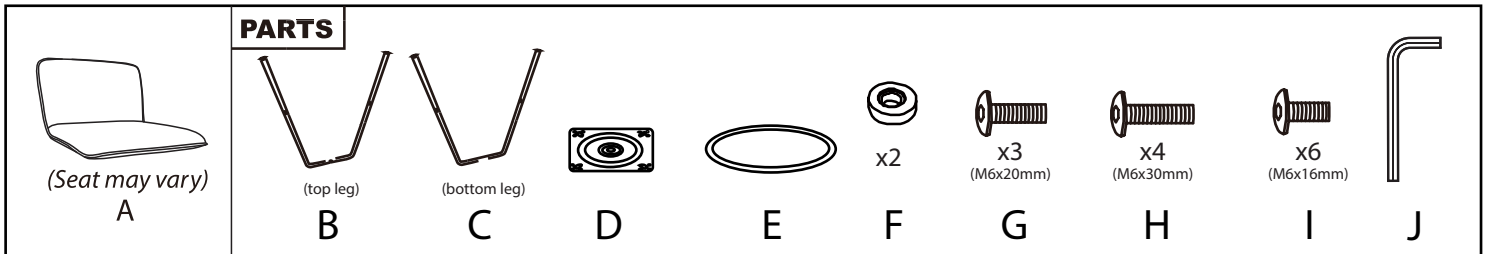

23"/27" Claire Frame

Part #L23/27"-CLAIRE XX

23-0214

⚠ WARNING:

- Read all instructions carefully and completely before assembly and use. Retain for future reference.
- Keep plastic bags and small parts away from children.
- For residential (non-commercial) use only.
- DO NOT stand on product. Use only for intended table purpose.
- Max weight limit 250 lbs.
- Periodically check for loose hardware; retighten as necessary.
- DO NOT use product if any component becomes damaged.
- DO NOT use power tools to assemble OR overtighten hardware.