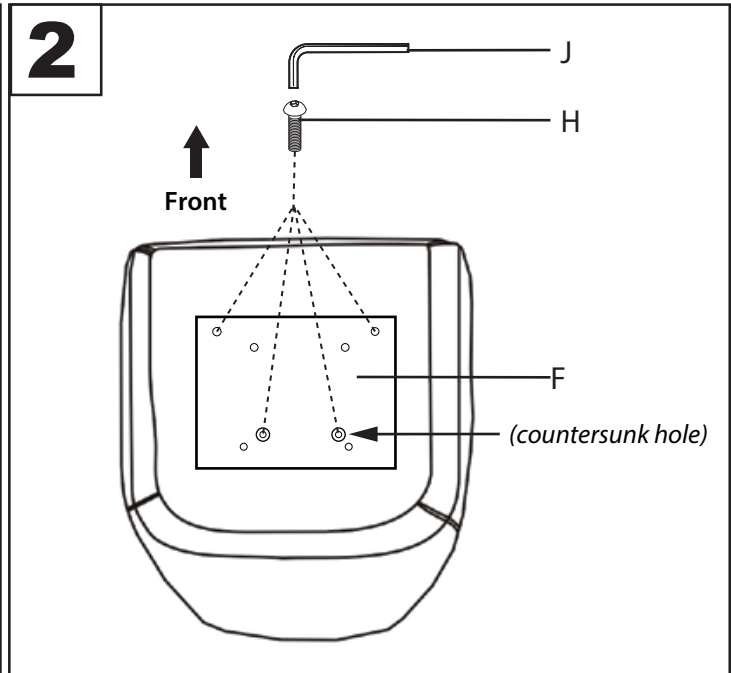

# Buena Swivel Accent Chair

Part # CHR-BUENAV-XPED1 XXXX

25-0305

**PARTS**

**⚠ WARNING: SEATING: CHAIR, COUNTER/BAR, OFFICE**

- Read all instructions carefully and completely before assembly and use. Retain for future reference.
- Keep plastic bags and small parts away from children.
- For residential (non-commercial) use only.
- DO NOT stand on product. Use only for intended table purpose.
- Max weight limit 250 lbs.
- Periodically check for loose hardware; retighten as necessary.
- DO NOT use product if any component becomes damaged.
- DO NOT use power tools to assemble OR overtighten hardware.