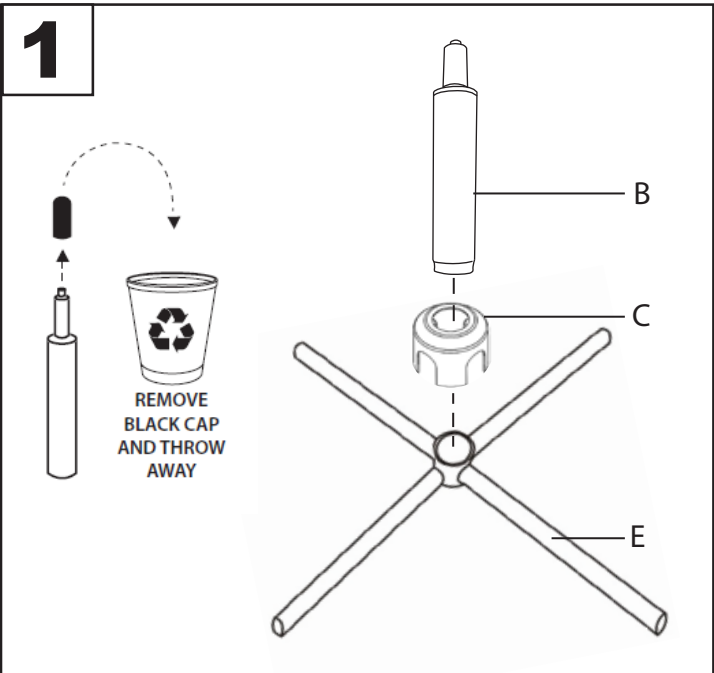

# Buena Swivel Accent Chair

Part # CHR-BUENAV-XPED1 XXXX

25-0305

**PARTS**

**⚠ WARNING: SEATING: CHAIR, COUNTER/BAR, OFFICE**

- Read all instructions carefully and completely before assembly and use. Retain for future reference.
- Keep plastic bags and small parts away from children.
- For residential (non-commercial) use only.
- DO NOT stand on product. Use only for intended table purpose.
- Max weight limit 250 lbs.
- Periodically check for loose hardware; retighten as necessary.
- DO NOT use product if any component becomes damaged.
- DO NOT use power tools to assemble OR overtighten hardware.