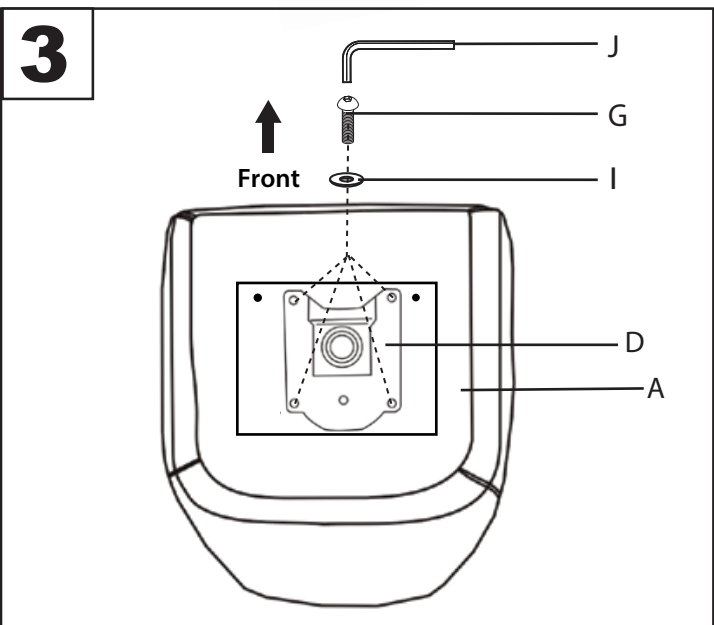

# Buena Swivel Accent Chair

Part # CHR-BUENAV-XPED1 XXXX

25-0305

**PARTS**

**⚠ WARNING: SEATING: CHAIR, COUNTER/BAR, OFFICE**

- Read all instructions carefully and completely before assembly and use. Retain for future reference.
- Keep plastic bags and small parts away from children.
- For residential (non-commercial) use only.
- DO NOT stand on product. Use only for intended table purpose.
- Max weight limit 250 lbs.
- Periodically check for loose hardware; retighten as necessary.
- DO NOT use product if any component becomes damaged.
- DO NOT use power tools to assemble OR overtighten hardware.