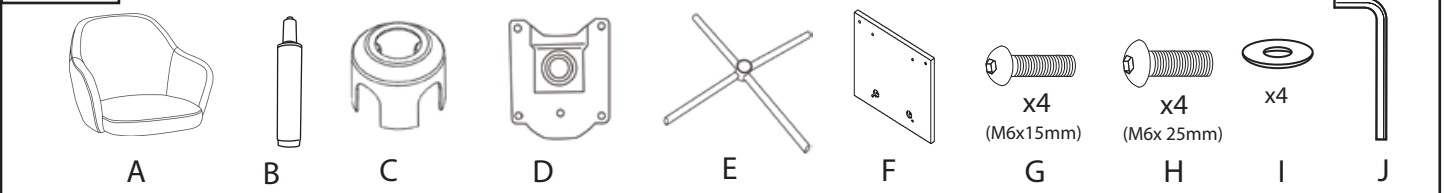

# Buena Swivel Accent Chair

Part # CHR-BUENAV-XPED1 XXXX

25-0305

**PARTS**

**⚠ WARNING: SEATING: CHAIR, COUNTER/BAR, OFFICE**

- Read all instructions carefully and completely before assembly and use. Retain for future reference.
- Keep plastic bags and small parts away from children.
- For residential (non-commercial) use only.
- DO NOT stand on product. Use only for intended table purpose.
- Max weight limit 250 lbs.
- Periodically check for loose hardware; retighten as necessary.
- DO NOT use product if any component becomes damaged.
- DO NOT use power tools to assemble OR overtighten hardware.