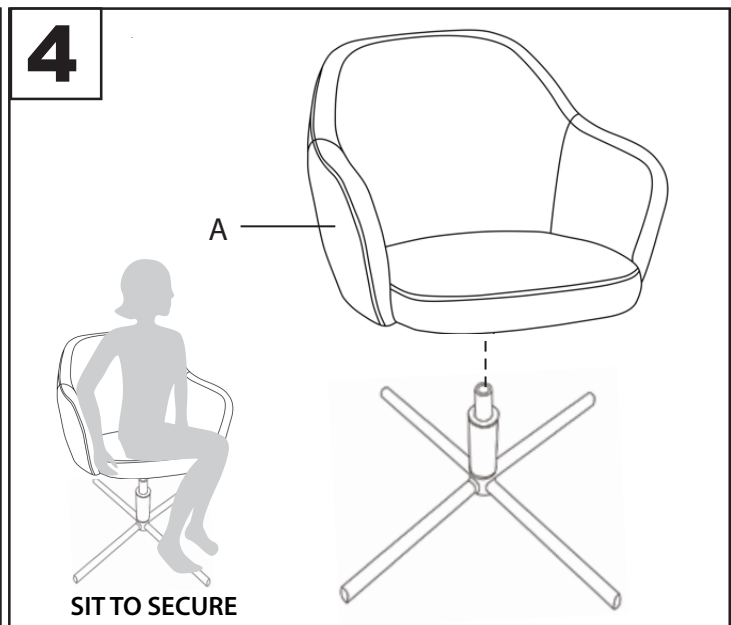

# Buena Swivel Accent Chair

Part # CHR-BUENAV-XPED1 XXXX

25-0305

**PARTS**

**⚠ WARNING: SEATING: CHAIR, COUNTER/BAR, OFFICE**

- Read all instructions carefully and completely before assembly and use. Retain for future reference.
- Keep plastic bags and small parts away from children.
- For residential (non-commercial) use only.
- DO NOT stand on product. Use only for intended table purpose.
- Max weight limit 250 lbs.
- Periodically check for loose hardware; retighten as necessary.
- DO NOT use product if any component becomes damaged.
- DO NOT use power tools to assemble OR overtighten hardware.