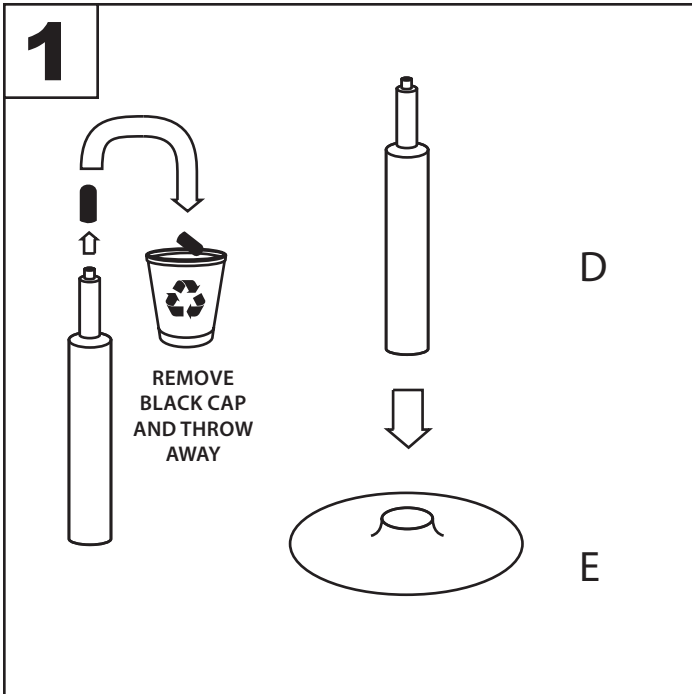

Part # BS-JY-FR XX+XX

20-0319

Do not over tighten.
 Do not use power tools to assemble.
www.LumiSource.com