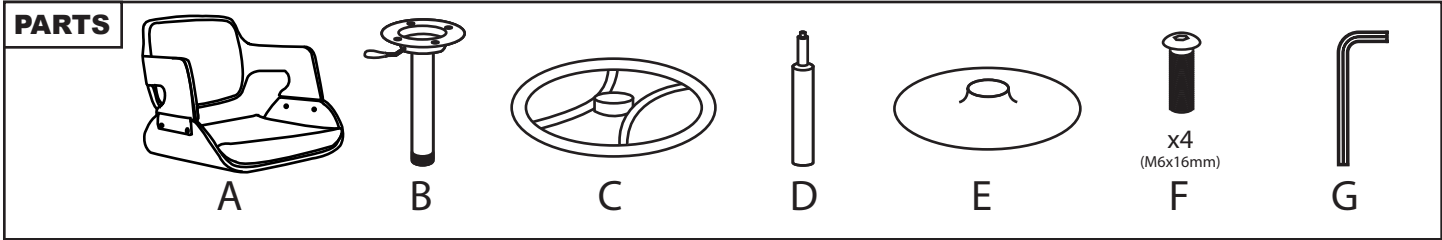

Part # BS-JY-FR XX+XX

20-0319

Do not over tighten.
 Do not use power tools to assemble.
www.LumiSource.com